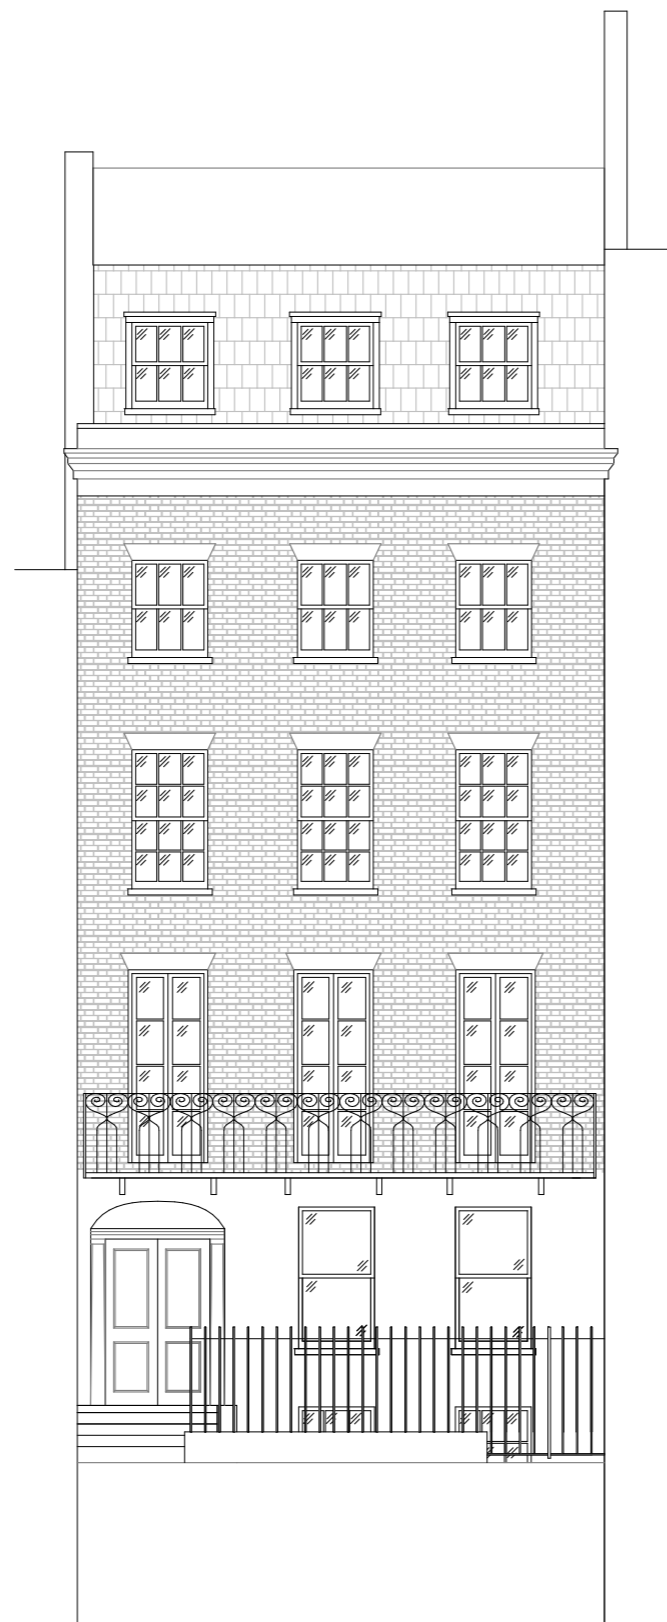

www.lambertsurv.co.uk

This drawing is the copyright of Lamberts and may not be reproduced without written consent. Do not scale this drawing. All dimensions to be checked on site before work commences.

Front Elevation

Rear Elevation

TITLE
Existing Front and Rear
Elevation

SITE
9 Lincoln's Inn Fields,
London,
WC2A 3BP

Aztec Row, 3 Berners Road
London, N1 0PW
tel: 020 7837 8110
e-mail: post@lambertsurv.co.uk

Date Aug 2020	Scale 1:100@A3
Drawn By HV	Dwg Number 98288/E02