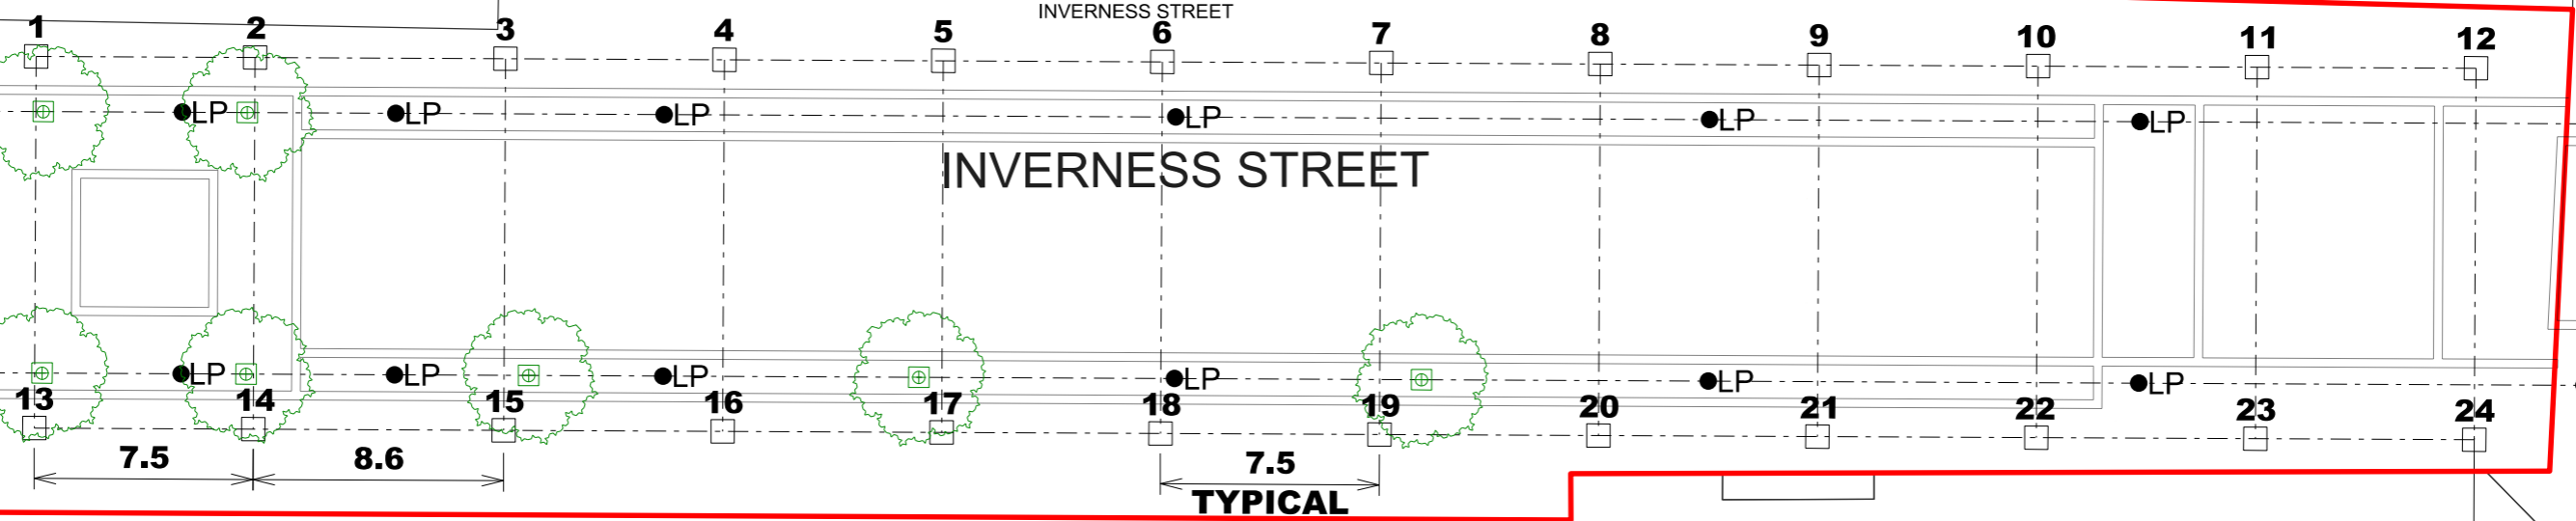

24

22

18

10

2

221

INVERNESS STREET

INVERNESS STREET

- LP● - LAMP POST
- B● - BOLLARD
- - STONE

3750

213 to 219

DIMENSIONS IN MILLIMETERS