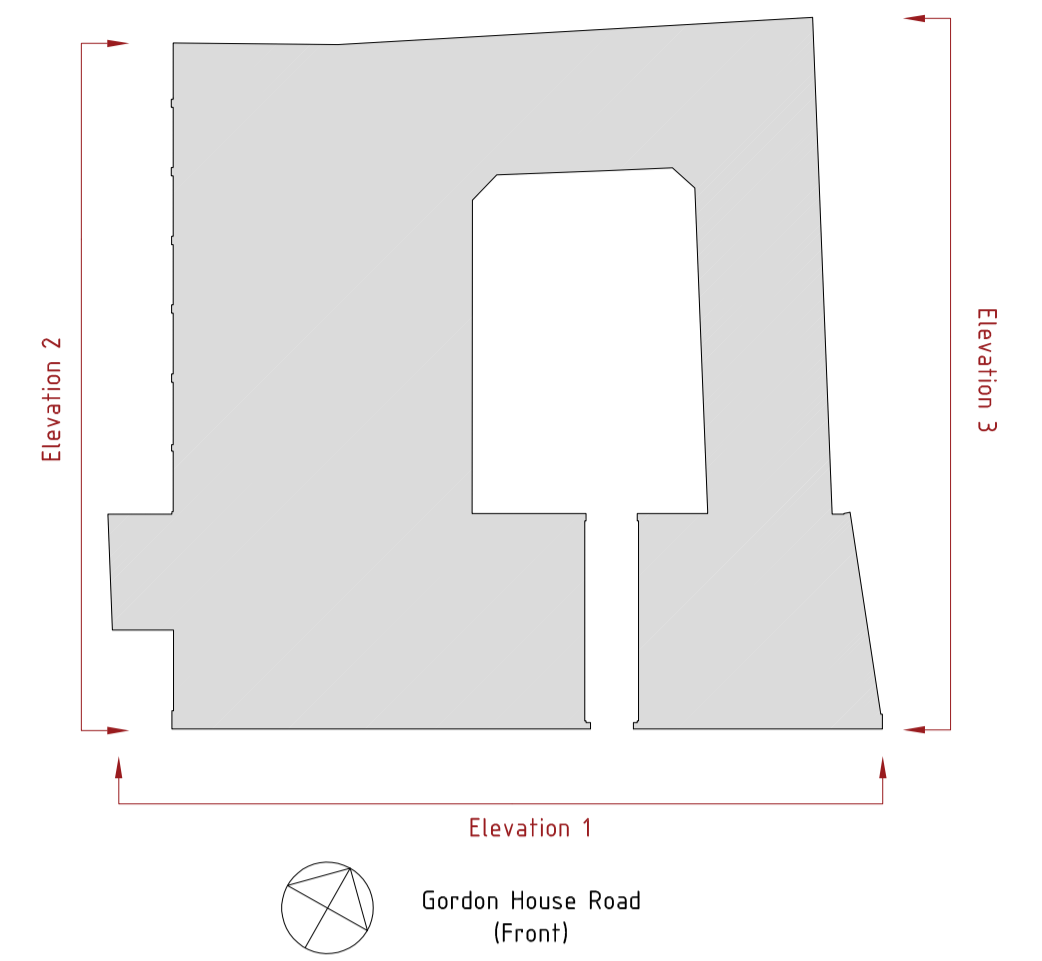

Existing Elevation 3

Proposed location for new flagpole and flag.

- Flagpole to be 7m tall and coloured white.
- Flag to be 1219mmx1828mm.
- Graphic on the flag to be the Queens Award for Enterprise.

Proposed Elevation 3

NOTE:

Drawings to be used for planning application purposes only.

Date 03/08/20	Drawn JCW Checked	Project title Spectrum House Proposed Flag	Drawing title Elevation 3 Existing & Proposed - Planning	Client F55 Gospel S.a.r.l	Rev	 <p>WESTON ALLISON WRIGHT</p> <p>01624 491227 info@waw.co.uk www.waw.co.uk</p>	Drawing No. 4488/006	A1
							Scale 1:100	Rev -/-
						Project Spectrum		