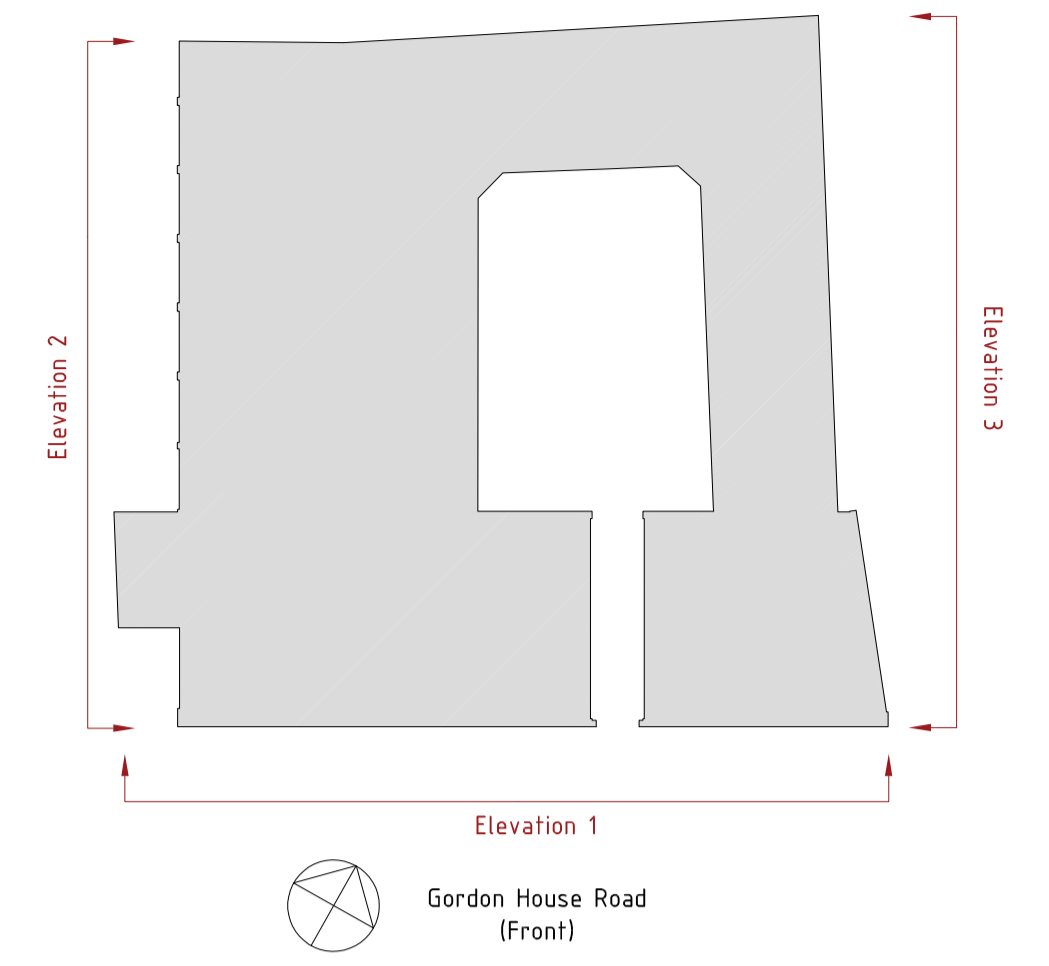

Existing Elevation 2

Proposed Elevation 2

- Proposed location for new flagpole and flag.
- Flagpole to be 7m tall and coloured white.
 - Flag to be 1219mmx1828mm.
 - Graphic on the flag to be the Queens Award for Enterprise.

NOTE:
Drawings to be used for planning application purposes only.

3 metres @ 1:20
1.5 metres @ 1:10
2
1
1
0.5
1
0
0
15 metres @ 1:100
8 metres @ 1:50
7
13
6
11
5
9
4
7
3
5
2
3
1
0

Date 03/08/20	Drawn JCW	Project title Spectrum House Proposed Flag	Drawing title Elevation 2 Existing & Proposed - Planning	Client F55 Gospel S.a.r.l	Rev	 <p>WESTON ALLISON WRIGHT</p> <p>0204 491227 info@waw.co.uk www.waw.co.uk</p>	Drawing No. 4488/005	A1
	Checked						Scale 1:100	Rev -/-
							Project Spectrum	