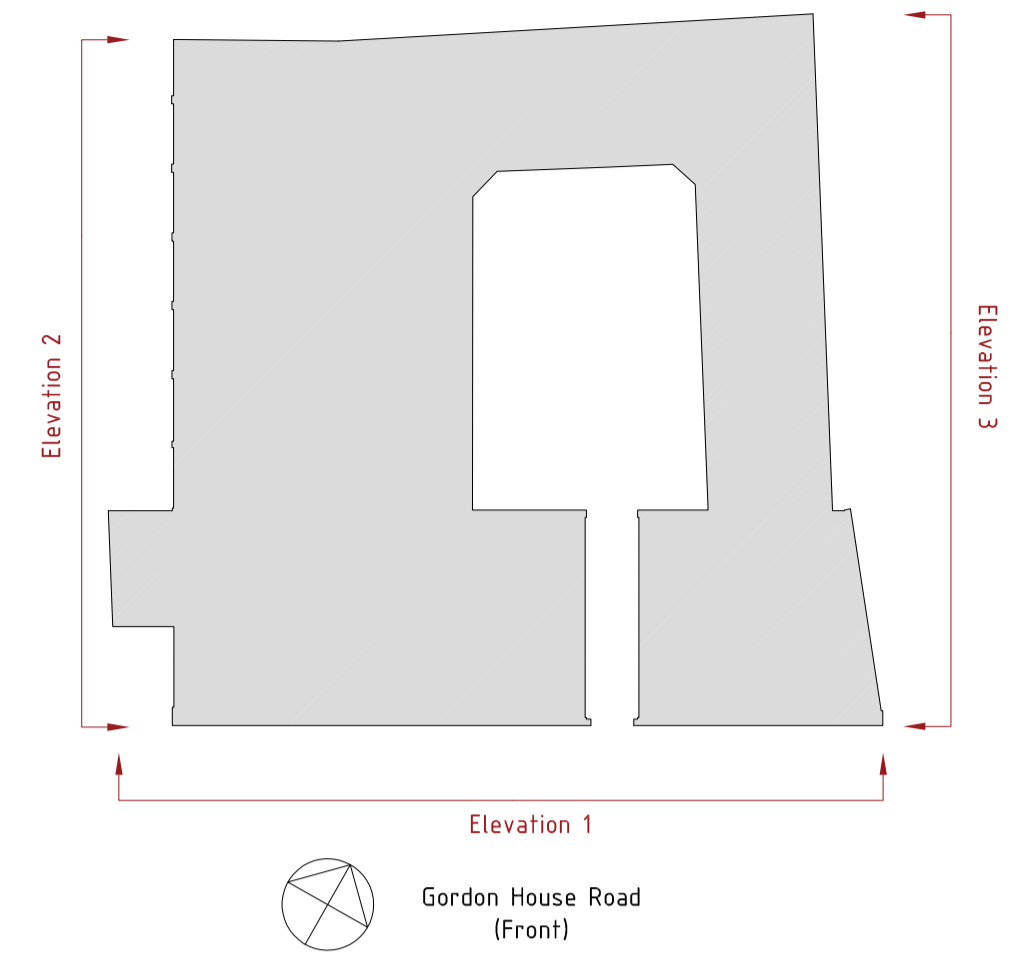

NOTE:
Drawings to be used for planning application purposes only.

Existing Elevation 1
1 : 100

Proposed location for new flagpole and flag.

- Flagpole to be 7m tall and coloured white.
- Flag to be 1219mmx1828mm.
- Graphic on the flag to be the Queens Award for Enterprise.

Proposed Elevation 1
1 : 100

Proposed Flag
1 : 50

Date 03/08/20	Drawn JCW Checked	Project title Spectrum House Proposed Flag	Drawing title Elevation 1 Existing & Proposed - Planning	Client F55 Gospel S.a.r.l	Rev	 <p>WESTON ALLISON WRIGHT</p> <p>01604 49227 info@waw.co.uk www.waw.co.uk</p>	Drawing No. 4488/004	A1
							Scale As Shown	Rev -/-
						Project Spectrum		