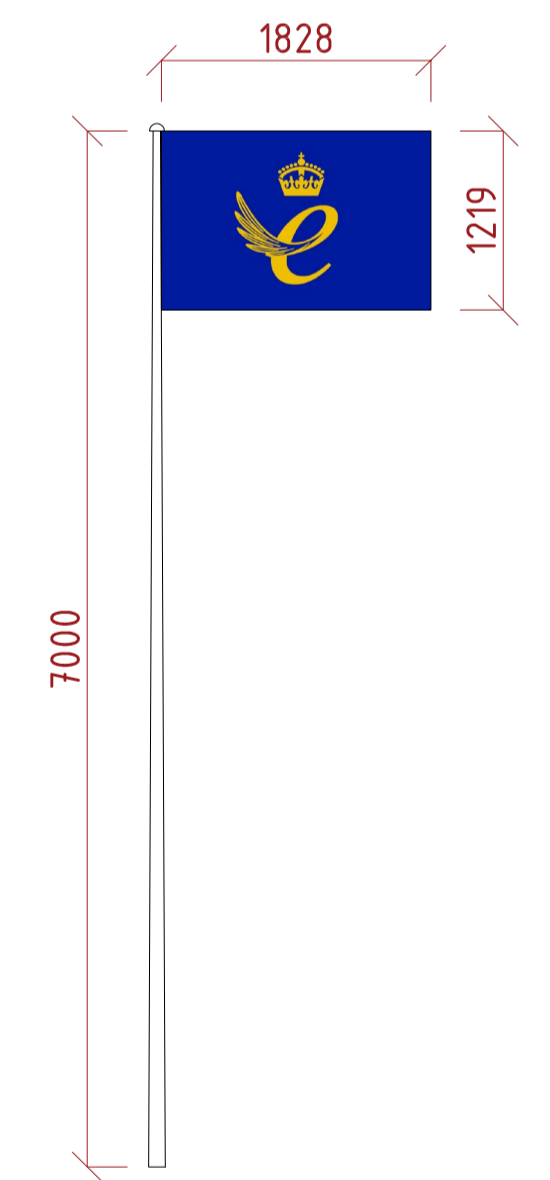

NOTE:
Drawings to be used for planning application purposes only.

Existing Elevation 1
1 : 100

Proposed location for new flagpole and flag.

- Flagpole to be 7m tall and coloured white.
- Flag to be 1219mmx1828mm.
- Graphic on the flag to be the Queens Award for Enterprise.

Proposed Elevation 1
1 : 100

Proposed Flag
1 : 50

Date 03/08/20	Drawn JCW Checked	Project title Spectrum House Proposed Flag	Drawing title Elevation 1 Existing & Proposed - Planning	Client F55 Gospel S.a.r.l	Rev	 <p>WESTON ALLISON WRIGHT</p> <p>01604 49227 info@waw.co.uk www.waw.co.uk</p>	Drawing No. 4488/004	A1
							Scale As Shown	Rev -/-
						Project Spectrum		