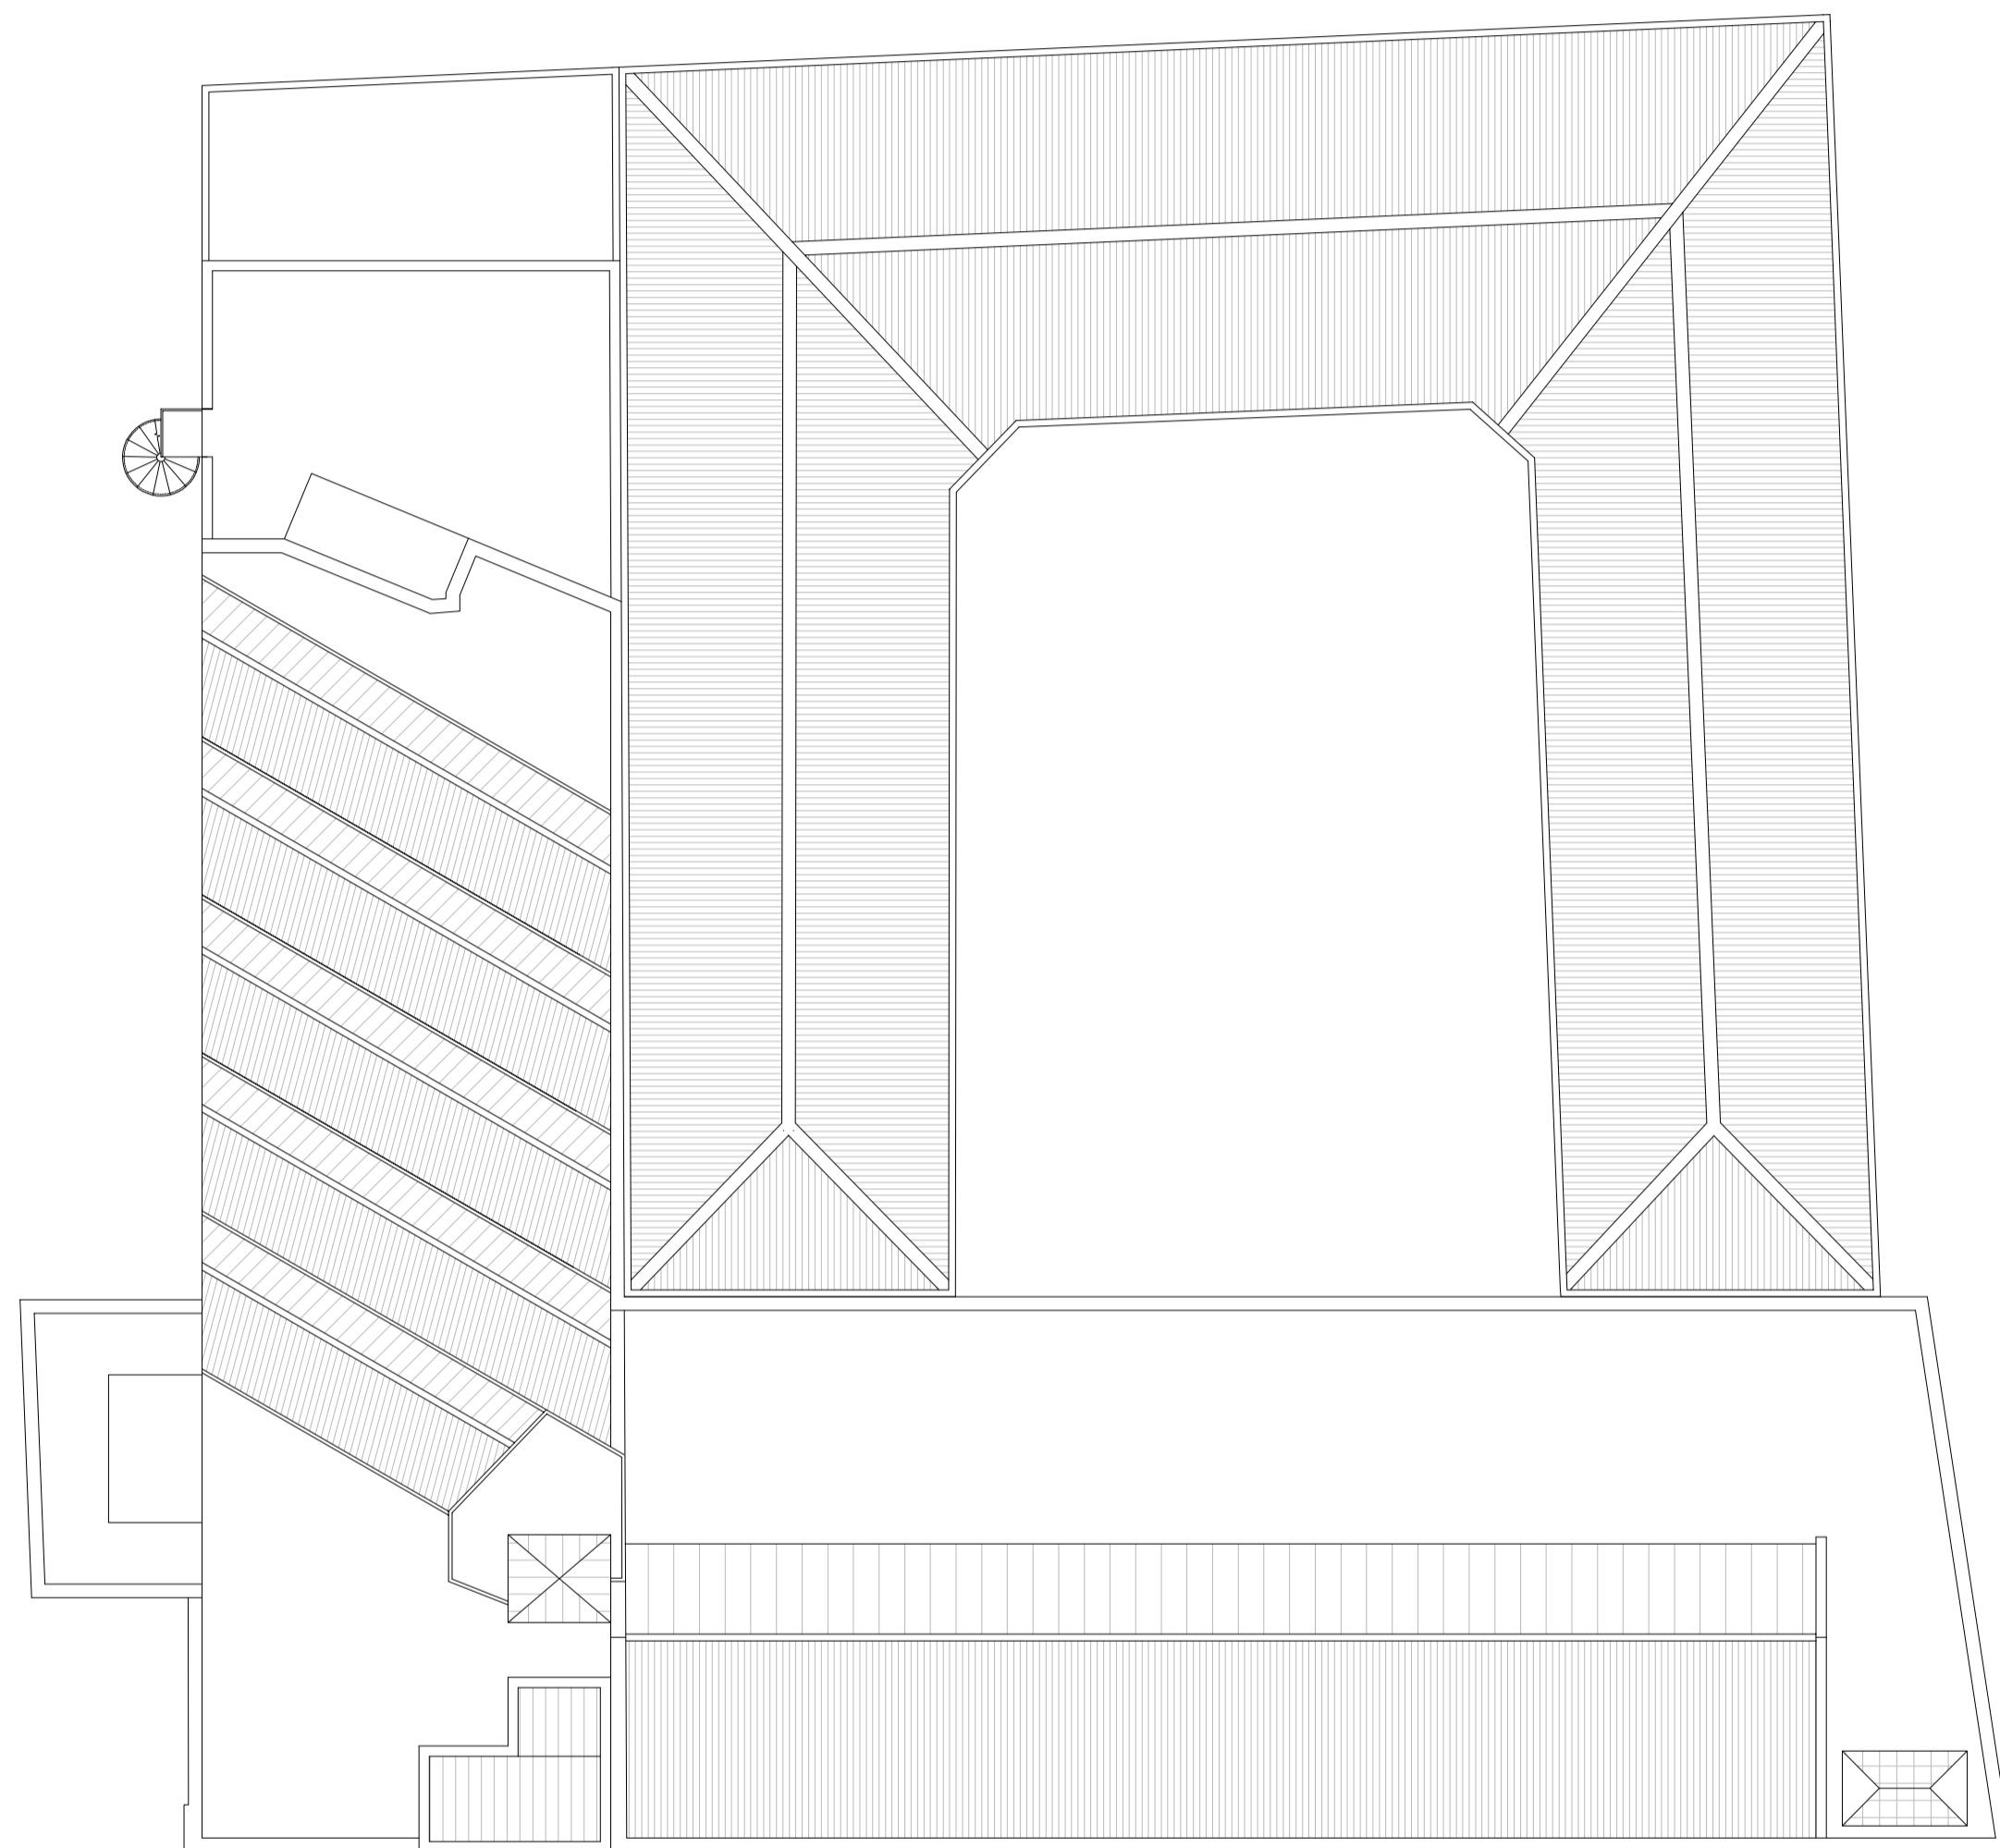

3 metres @ 1:20
 1.5 metres @ 1:10
 2
 1
 1
 0.5
 0
 0
 15 metres @ 1:100
 8 metres @ 1:50
 7
 13
 6
 11
 5
 9
 4
 7
 3
 6
 2
 3
 1
 0

Existing Roof Plan

Proposed location
of new flagpole.

Proposed Roof Plan

NOTE:
 Drawings to be used for planning
 application purposes only.

Date 03/08/20	Drawn JCW Checked	Project title Spectrum House Proposed Flag	Drawing title Roof Plans Existing & Proposed - Planning	Client F55 Gospel S.a.r.l	Rev	 WESTON ALLISON WRIGHT 01604 491227 info@w-a-w.co.uk www.w-a-w.co.uk 	Drawing No. 4488/003	A1
							Scale 1:200	Rev -/-
							Project Spectrum	