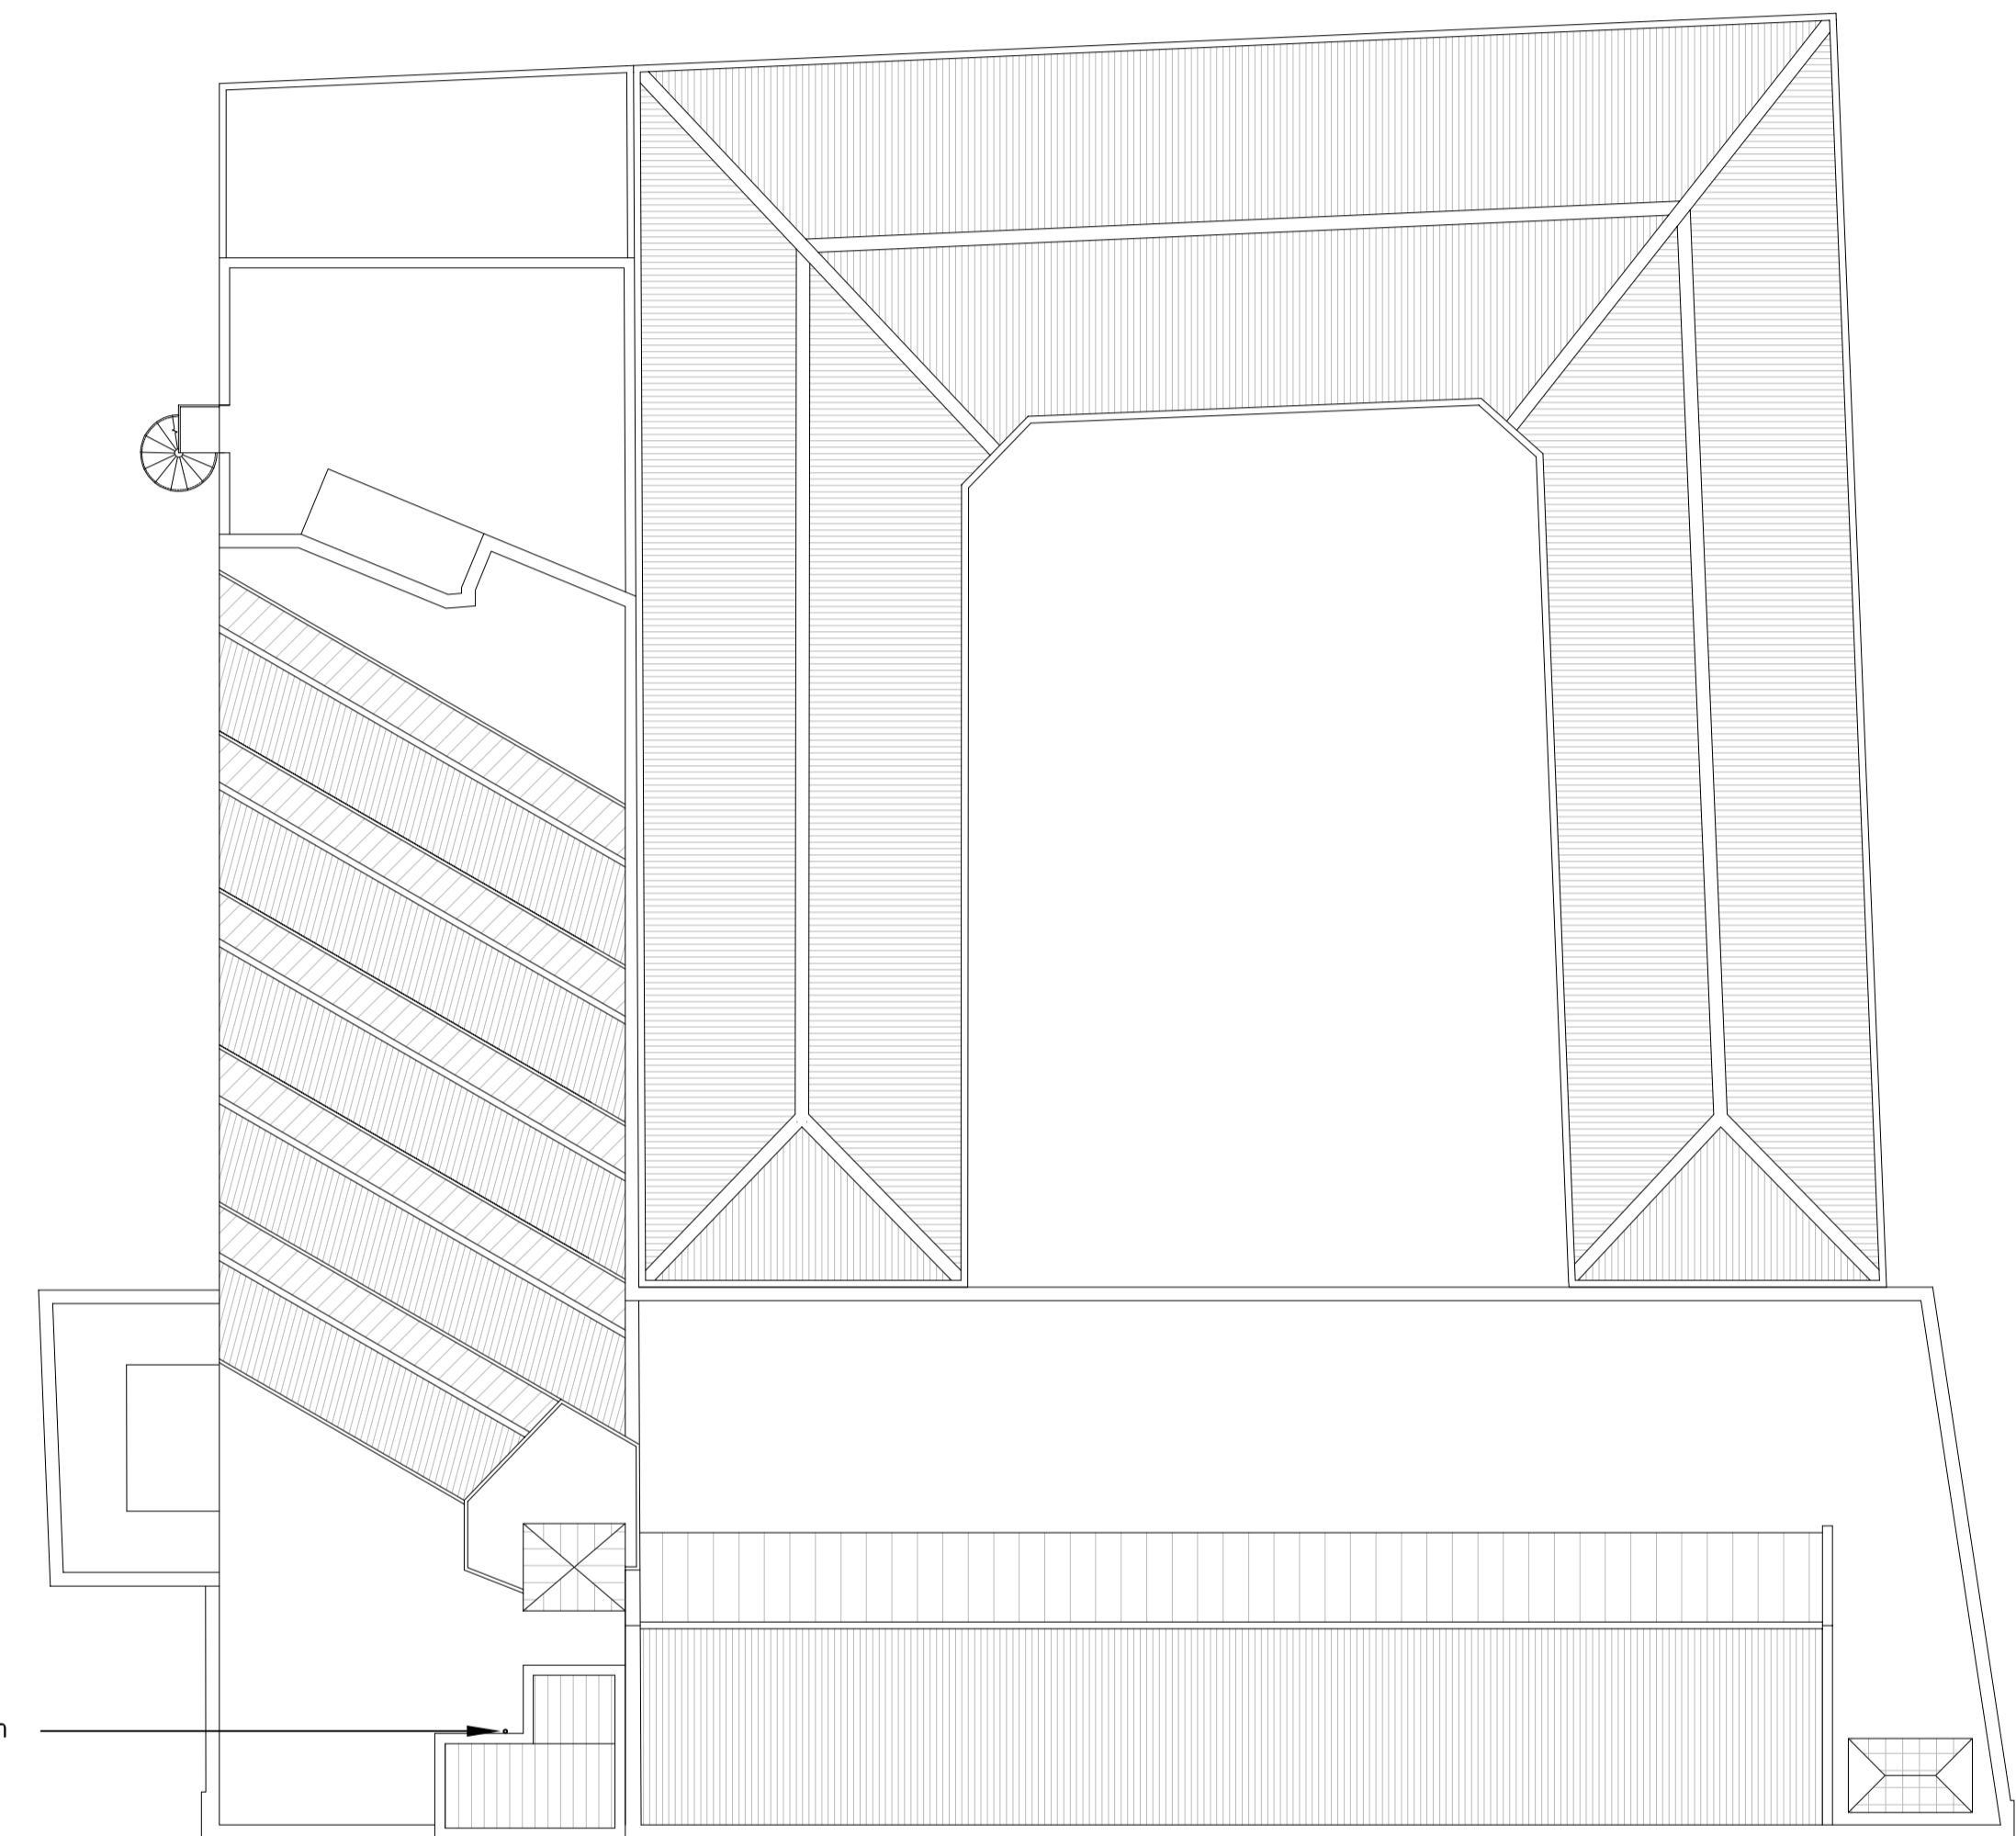

3 metres @ 1:20
 1.5 metres @ 1:10
 2
 1
 1
 0.5
 0
 0
 15 metres @ 1:100
 8 metres @ 1:50
 7
 13
 6
 11
 5
 9
 4
 7
 3
 6
 2
 3
 1
 0

Existing Roof Plan

Proposed location
of new flagpole.

Proposed Roof Plan

NOTE:
 Drawings to be used for planning
 application purposes only.

Date 03/08/20	Drawn JCW Checked	Project title Spectrum House Proposed Flag	Drawing title Roof Plans Existing & Proposed - Planning	Client F55 Gospel S.a.r.l	Rev	 WESTON ALLISON WRIGHT 01604 491227 info@w-a-w.co.uk www.w-a-w.co.uk 	Drawing No. 4488/003	A1
							Scale 1:200	Rev -/-
							Project Spectrum	