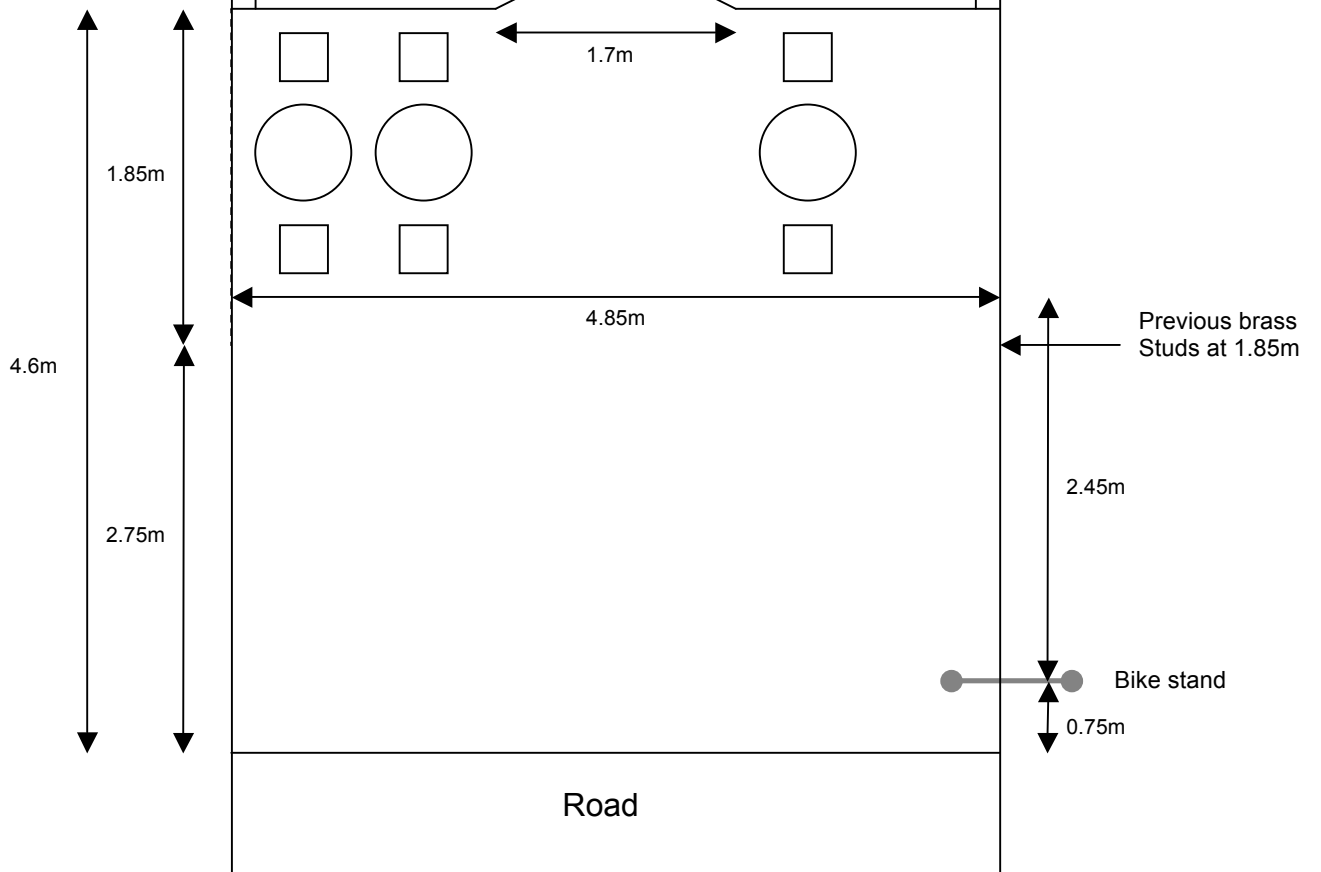

Premises Name: The Wet Fish Café
Premises Address: 242 West End Lane, London NW6 1LG

Tables 0.7m diameter

Chair dimensions 0.5m x 0.5m