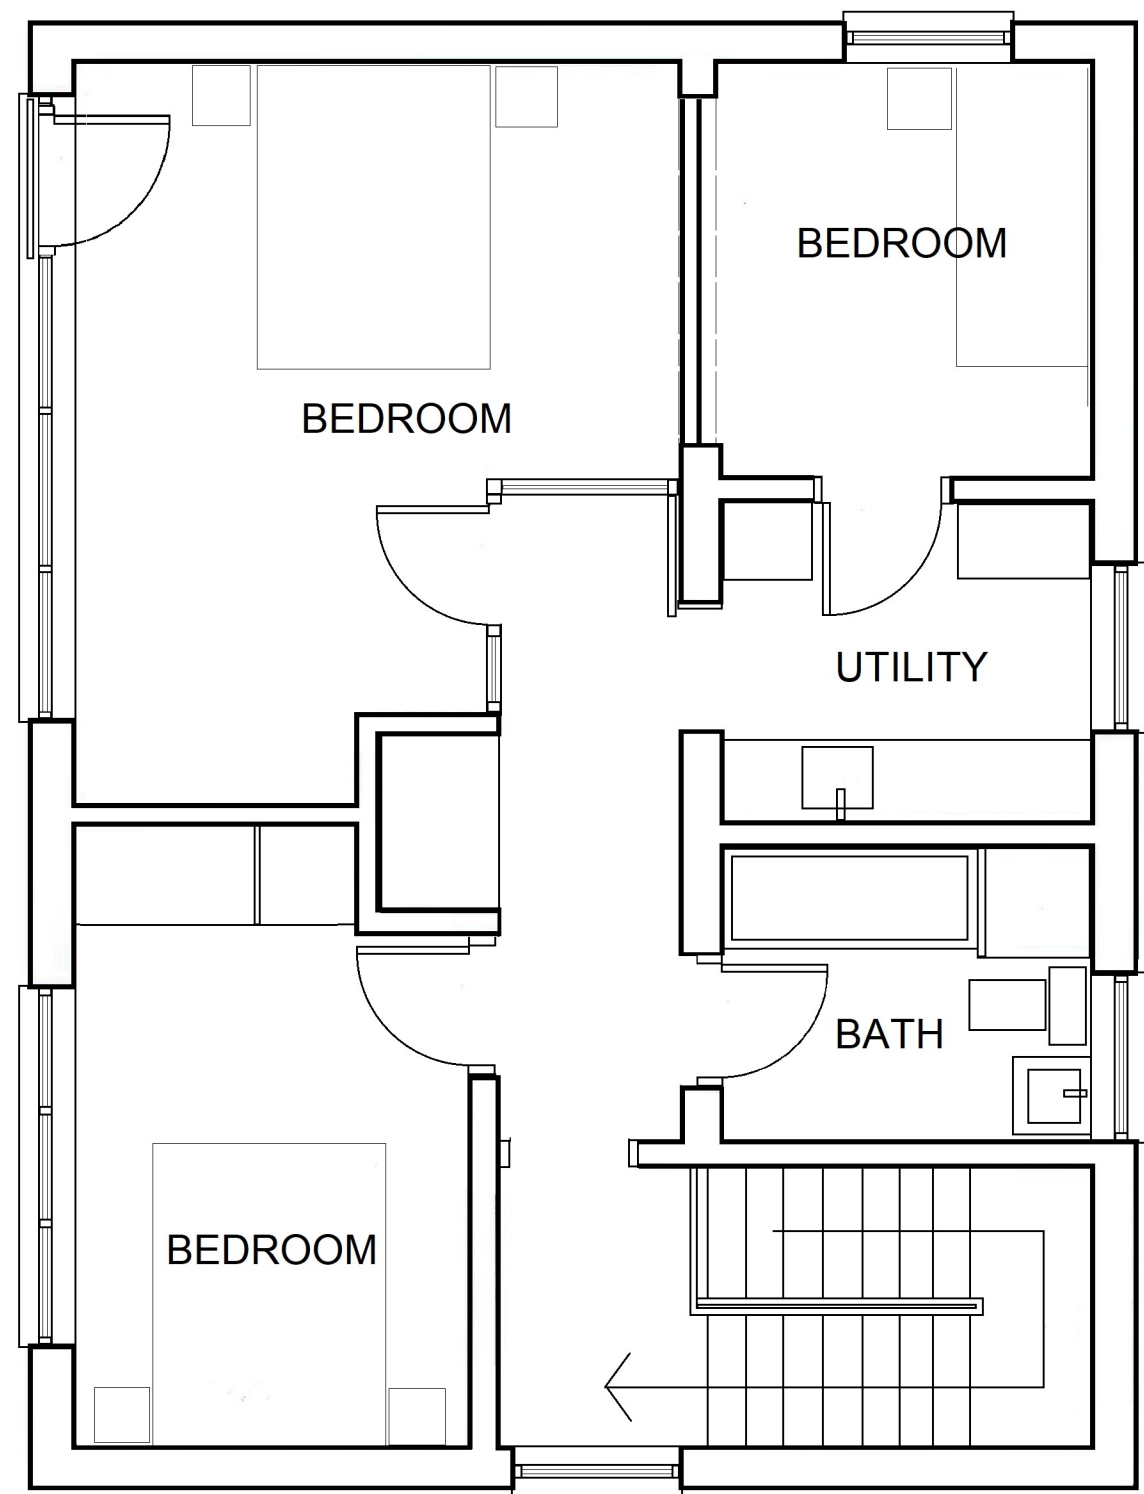

GROUND FLOOR PLAN

FIRST FLOOR PLAN

archplan architects and property management 1 Millfield Place, Highgate, London N6 6JP Tel: 020 8341 5628 e-mail: archplan@hotmail.com	Date	Scale	Project	Drawing no
	11/8/20 2020 Drawn by	1:50 At A3	2 MILLFIELD LANE LONDON N6 6JD FLOOR PLANS AS PROPOSED	MP/03
	Checked by		Title	Copyright Archplan 2020