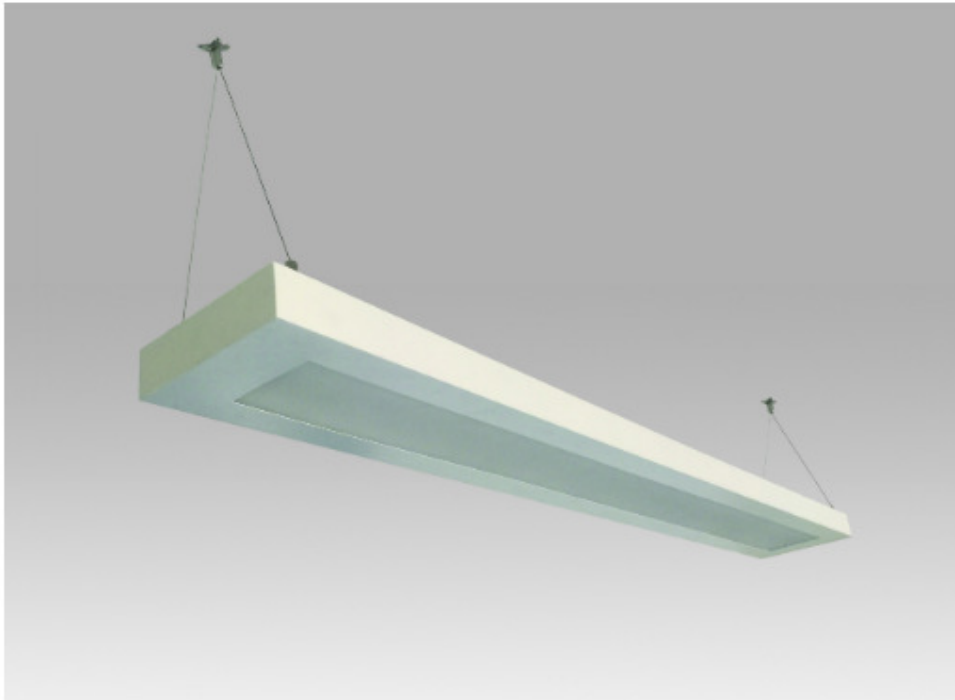

Channing School

Ref – B2

NB Only required if mounted within 750mm directly above showers

Manuf. / Supplier	- Light Distribution
Range	- Tango 3 IP67
Description	- Surface/suspended can style downlight
Control Gear	- HF integral
Light Source	- Various to suit lux level requirements
Colours	- White (confirmed by Prime)
Dimensions	- 258mm deep x 186mm wide

Channing School

Ref - C

Manuf. / Supplier	- Light Distribution
Range	- Boxster
Description	- IP65 wall mounted downlight.
Control Gear	- HF integral
Light Source	- Various to suit lux level requirements
Colours	- Silver Grey
Dimensions	- 230mm x 145mm x 105mm

Channing School

Ref - D

Hall/Dining Room

Manuf. / Supplier	- Light Distribution
Range	- Millie
Description	- Recessed linear extrusion
Control Gear	- DALI dimming required
Light Source	- Various to suit lux level requirements
Colours	- White
Dimensions	- 77mm wide x 68mm deep (not inc brackets !)

Channing School

Ref - E

Manuf. / Supplier	- Light Distribution
Range	- Lucie
Description	- Suspended up-down LED UGR19
Control Gear	- HF integral
Light Source	- Various to suit lux level requirements
Colours	- White
Dimensions	- 1500mm