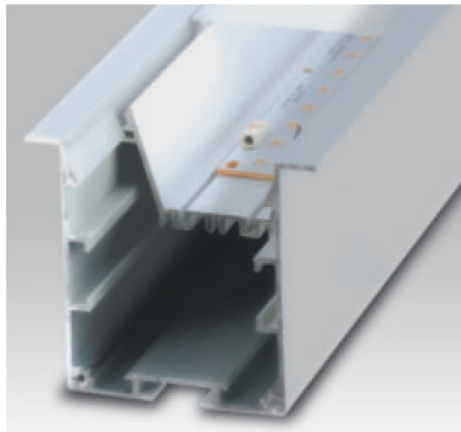

Channing School

Ref – B1

NB White finish required

Manuf. / Supplier	- Light Distribution
Range	- Dominique
Description	- Surface/suspended can style downlight
Control Gear	- HF integral (NB emergency integral available)
Light Source	- Various to suit lux level requirements
Colours	- White (confirmed by Prime)
Dimensions	- 260mm deep x 182mm wide

Channing School

Ref – B2

NB Only required if mounted within 750mm directly above showers

Manuf. / Supplier	- Light Distribution
Range	- Tango 3 IP67
Description	- Surface/suspended can style downlight
Control Gear	- HF integral
Light Source	- Various to suit lux level requirements
Colours	- White (confirmed by Prime)
Dimensions	- 258mm deep x 186mm wide

Channing School

Ref - C

Manuf. / Supplier	- Light Distribution
Range	- Boxster
Description	- IP65 wall mounted downlight.
Control Gear	- HF integral
Light Source	- Various to suit lux level requirements
Colours	- Silver Grey
Dimensions	- 230mm x 145mm x 105mm

Channing School

Ref - D

Hall/Dining Room

Manuf. / Supplier	- Light Distribution
Range	- Millie
Description	- Recessed linear extrusion
Control Gear	- DALI dimming required
Light Source	- Various to suit lux level requirements
Colours	- White
Dimensions	- 77mm wide x 68mm deep (not inc brackets !)