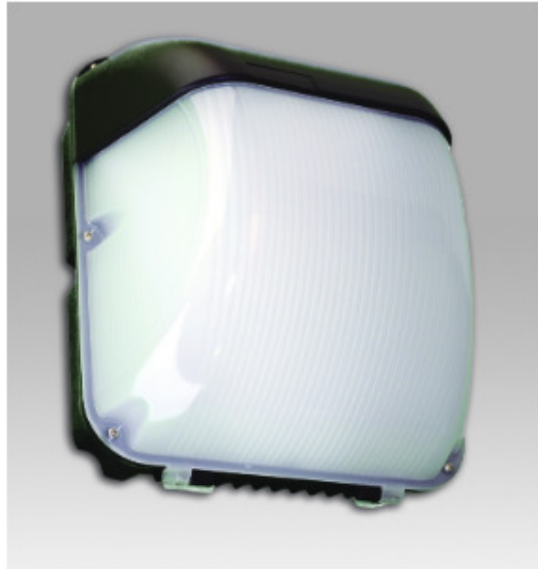

Channing School

Ref – P2

(Plant room external wall)

Manuf. / Supplier - Light Distribution

Range - WLE

Description - IP65 wallpack

Control Gear - HF integral

Light Source - Various

Colours - Black

Dimensions - 310mm x 260mm