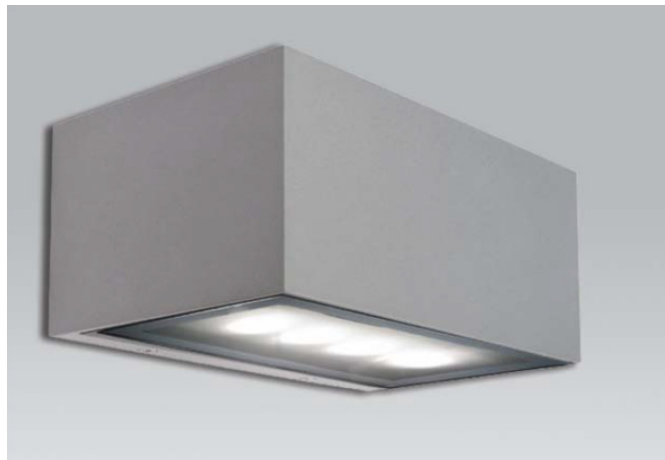

Light Distribution Ltd
Colours confirmed by Prime 11/3/19

Channing School – Luminaire Schedule

Document Ref – BIM-0056-SC-M933

Date of Issue – 05/08/20

Channing School

Ref - A

Manuf. / Supplier	- Light Distribution
Range	- Millie
Description	- Ceiling mounted/suspended extrusion opal cover
Control Gear	- HF integral (DALI where required)
Light Source	- Various to suit lux level requirements
Colours	- Silver grey /White/Black to suit
Dimensions	- 68mm x 58mm

Channing School

Ref – B1

NB White finish required

Manuf. / Supplier	- Light Distribution
Range	- Dominique
Description	- Surface/suspended can style downlight
Control Gear	- HF integral (NB emergency integral available)
Light Source	- Various to suit lux level requirements
Colours	- White (confirmed by Prime)
Dimensions	- 260mm deep x 182mm wide

Channing School

Ref – B2

NB Only required if mounted within 750mm directly above showers

Manuf. / Supplier	- Light Distribution
Range	- Tango 3 IP67
Description	- Surface/suspended can style downlight
Control Gear	- HF integral
Light Source	- Various to suit lux level requirements
Colours	- White (confirmed by Prime)
Dimensions	- 258mm deep x 186mm wide

Channing School

Ref - C

Manuf. / Supplier	- Light Distribution
Range	- Boxster
Description	- IP65 wall mounted downlight.
Control Gear	- HF integral
Light Source	- Various to suit lux level requirements
Colours	- Silver Grey
Dimensions	- 230mm x 145mm x 105mm