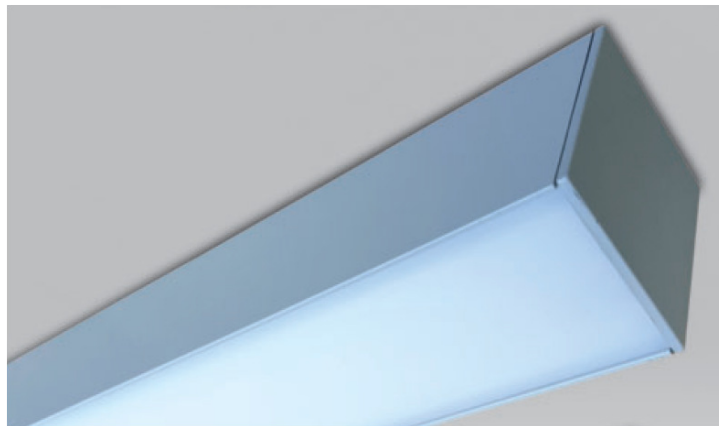

Light Distribution Ltd
Colours confirmed by Prime 11/3/19

Channing School – Luminaire Schedule

Document Ref – BIM-0056-SC-M933

Date of Issue – 05/08/20

Channing School

Ref - A

Manuf. / Supplier	- Light Distribution
Range	- Millie
Description	- Ceiling mounted/suspended extrusion opal cover
Control Gear	- HF integral (DALI where required)
Light Source	- Various to suit lux level requirements
Colours	- Silver grey /White/Black to suit
Dimensions	- 68mm x 58mm

Channing School

Ref – B1

NB White finish required

Manuf. / Supplier	- Light Distribution
Range	- Dominique
Description	- Surface/suspended can style downlight
Control Gear	- HF integral (NB emergency integral available)
Light Source	- Various to suit lux level requirements
Colours	- White (confirmed by Prime)
Dimensions	- 260mm deep x 182mm wide

Channing School

Ref – B2

NB Only required if mounted within 750mm directly above showers

Manuf. / Supplier	- Light Distribution
Range	- Tango 3 IP67
Description	- Surface/suspended can style downlight
Control Gear	- HF integral
Light Source	- Various to suit lux level requirements
Colours	- White (confirmed by Prime)
Dimensions	- 258mm deep x 186mm wide

Channing School

Ref - C

Manuf. / Supplier	- Light Distribution
Range	- Boxster
Description	- IP65 wall mounted downlight.
Control Gear	- HF integral
Light Source	- Various to suit lux level requirements
Colours	- Silver Grey
Dimensions	- 230mm x 145mm x 105mm