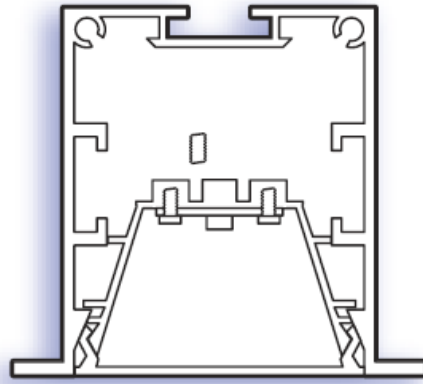

Channing School

Ref – B1

NB White finish required

Manuf. / Supplier	- Light Distribution
Range	- Dominique
Description	- Surface/suspended can style downlight
Control Gear	- HF integral (NB emergency integral available)
Light Source	- Various to suit lux level requirements
Colours	- White (confirmed by Prime)
Dimensions	- 260mm deep x 182mm wide

Channing School

Ref – B2

NB Only required if mounted within 750mm directly above showers

Manuf. / Supplier	- Light Distribution
Range	- Tango 3 IP67
Description	- Surface/suspended can style downlight
Control Gear	- HF integral
Light Source	- Various to suit lux level requirements
Colours	- White (confirmed by Prime)
Dimensions	- 258mm deep x 186mm wide

Channing School

Ref - C

Manuf. / Supplier	- Light Distribution
Range	- Boxster
Description	- IP65 wall mounted downlight.
Control Gear	- HF integral
Light Source	- Various to suit lux level requirements
Colours	- Silver Grey
Dimensions	- 230mm x 145mm x 105mm

Channing School

Ref - D

Hall/Dining Room

Manuf. / Supplier	- Light Distribution
Range	- Millie
Description	- Recessed linear extrusion
Control Gear	- DALI dimming required
Light Source	- Various to suit lux level requirements
Colours	- White
Dimensions	- 77mm wide x 68mm deep (not inc brackets !)