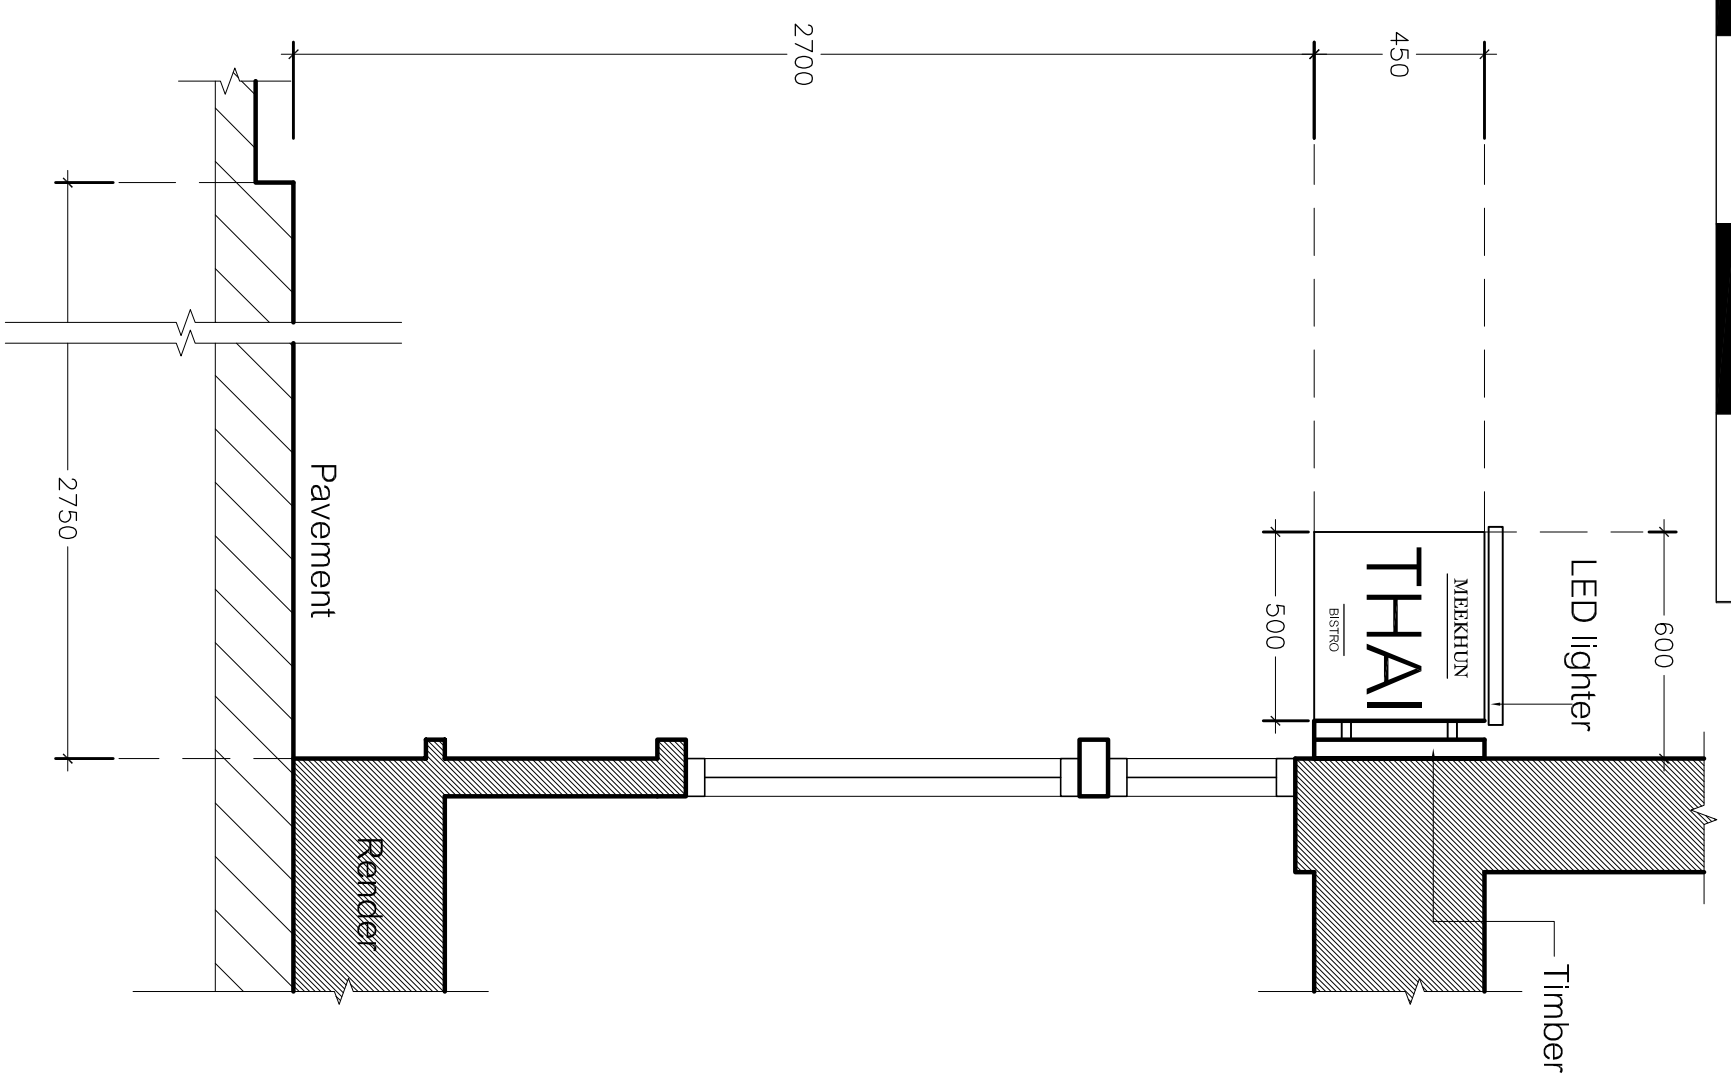

**1/ Front Elevation**

<b>Title</b> Installation of a new shopfront Drawing title Proposed Elevation		<b>Revision:</b> -		<b>Client:</b> Meekhun, Ltd. Site: 77 Heath street, Hampstead London NW3 6UG		<b>Weerin winolratanakit</b> 97 Watford way, Hendon London NW4 4PS Tel: 07999976196 Email: preawchian@gmail.com		Scale 1:20@A3 Date : 09/07/20	
				<b>PROJECT</b> 02		<b>DRAWING NO.</b> 10		Draw by : SS	

2/ Section A-A

2/ Section A-A

2/ Section B-B

Title <b>Installation of a new shopfront</b> Drawing title <b>Proposed Elavation</b>		Revision: -	
Client: <b>Meekhun, Ltd.</b> Site: 77 Heath street, Hampstead London NW3 6UG		Weerin winohrattanakit 97 Watford way, Hendon London NW4 4PS Tel: 07999976196 Email: preawchian@gmail.com	
Scale 1:20@A3		Date : 09/07/20	
PROJECT 02		Draw by : SS DRAWING NO. 10	

<b>Title</b> Installation of a new shopfront Drawing title Proposed Elevation		<b>Revision:</b> -		<b>Client:</b> tip top thai ,Ltd. Site: 77 Heath street,Hampsstead London NV3 8UG		<b>Weerin winoatranakit</b> 97 Watford way, Hendon London NW4 4PS Tel:07999976196 Email:preawchian@gmail.com		Scale 1:20@A3 Date : 09/07/20	
				<b>PROJECT</b> 05		<b>DRAWING NO.</b> 10		Draw by : SS	

2/ Section A-A

2/ Section B-B

Title  
**Installation of a new shopfront**  
 Drawing title  
**Proposed Elavation**

Revision:  
 -

Client:  
**tip top thai ,Ltd.**  
 Site:  
 77 Heath street,Hamstead  
 London NV3 6UG