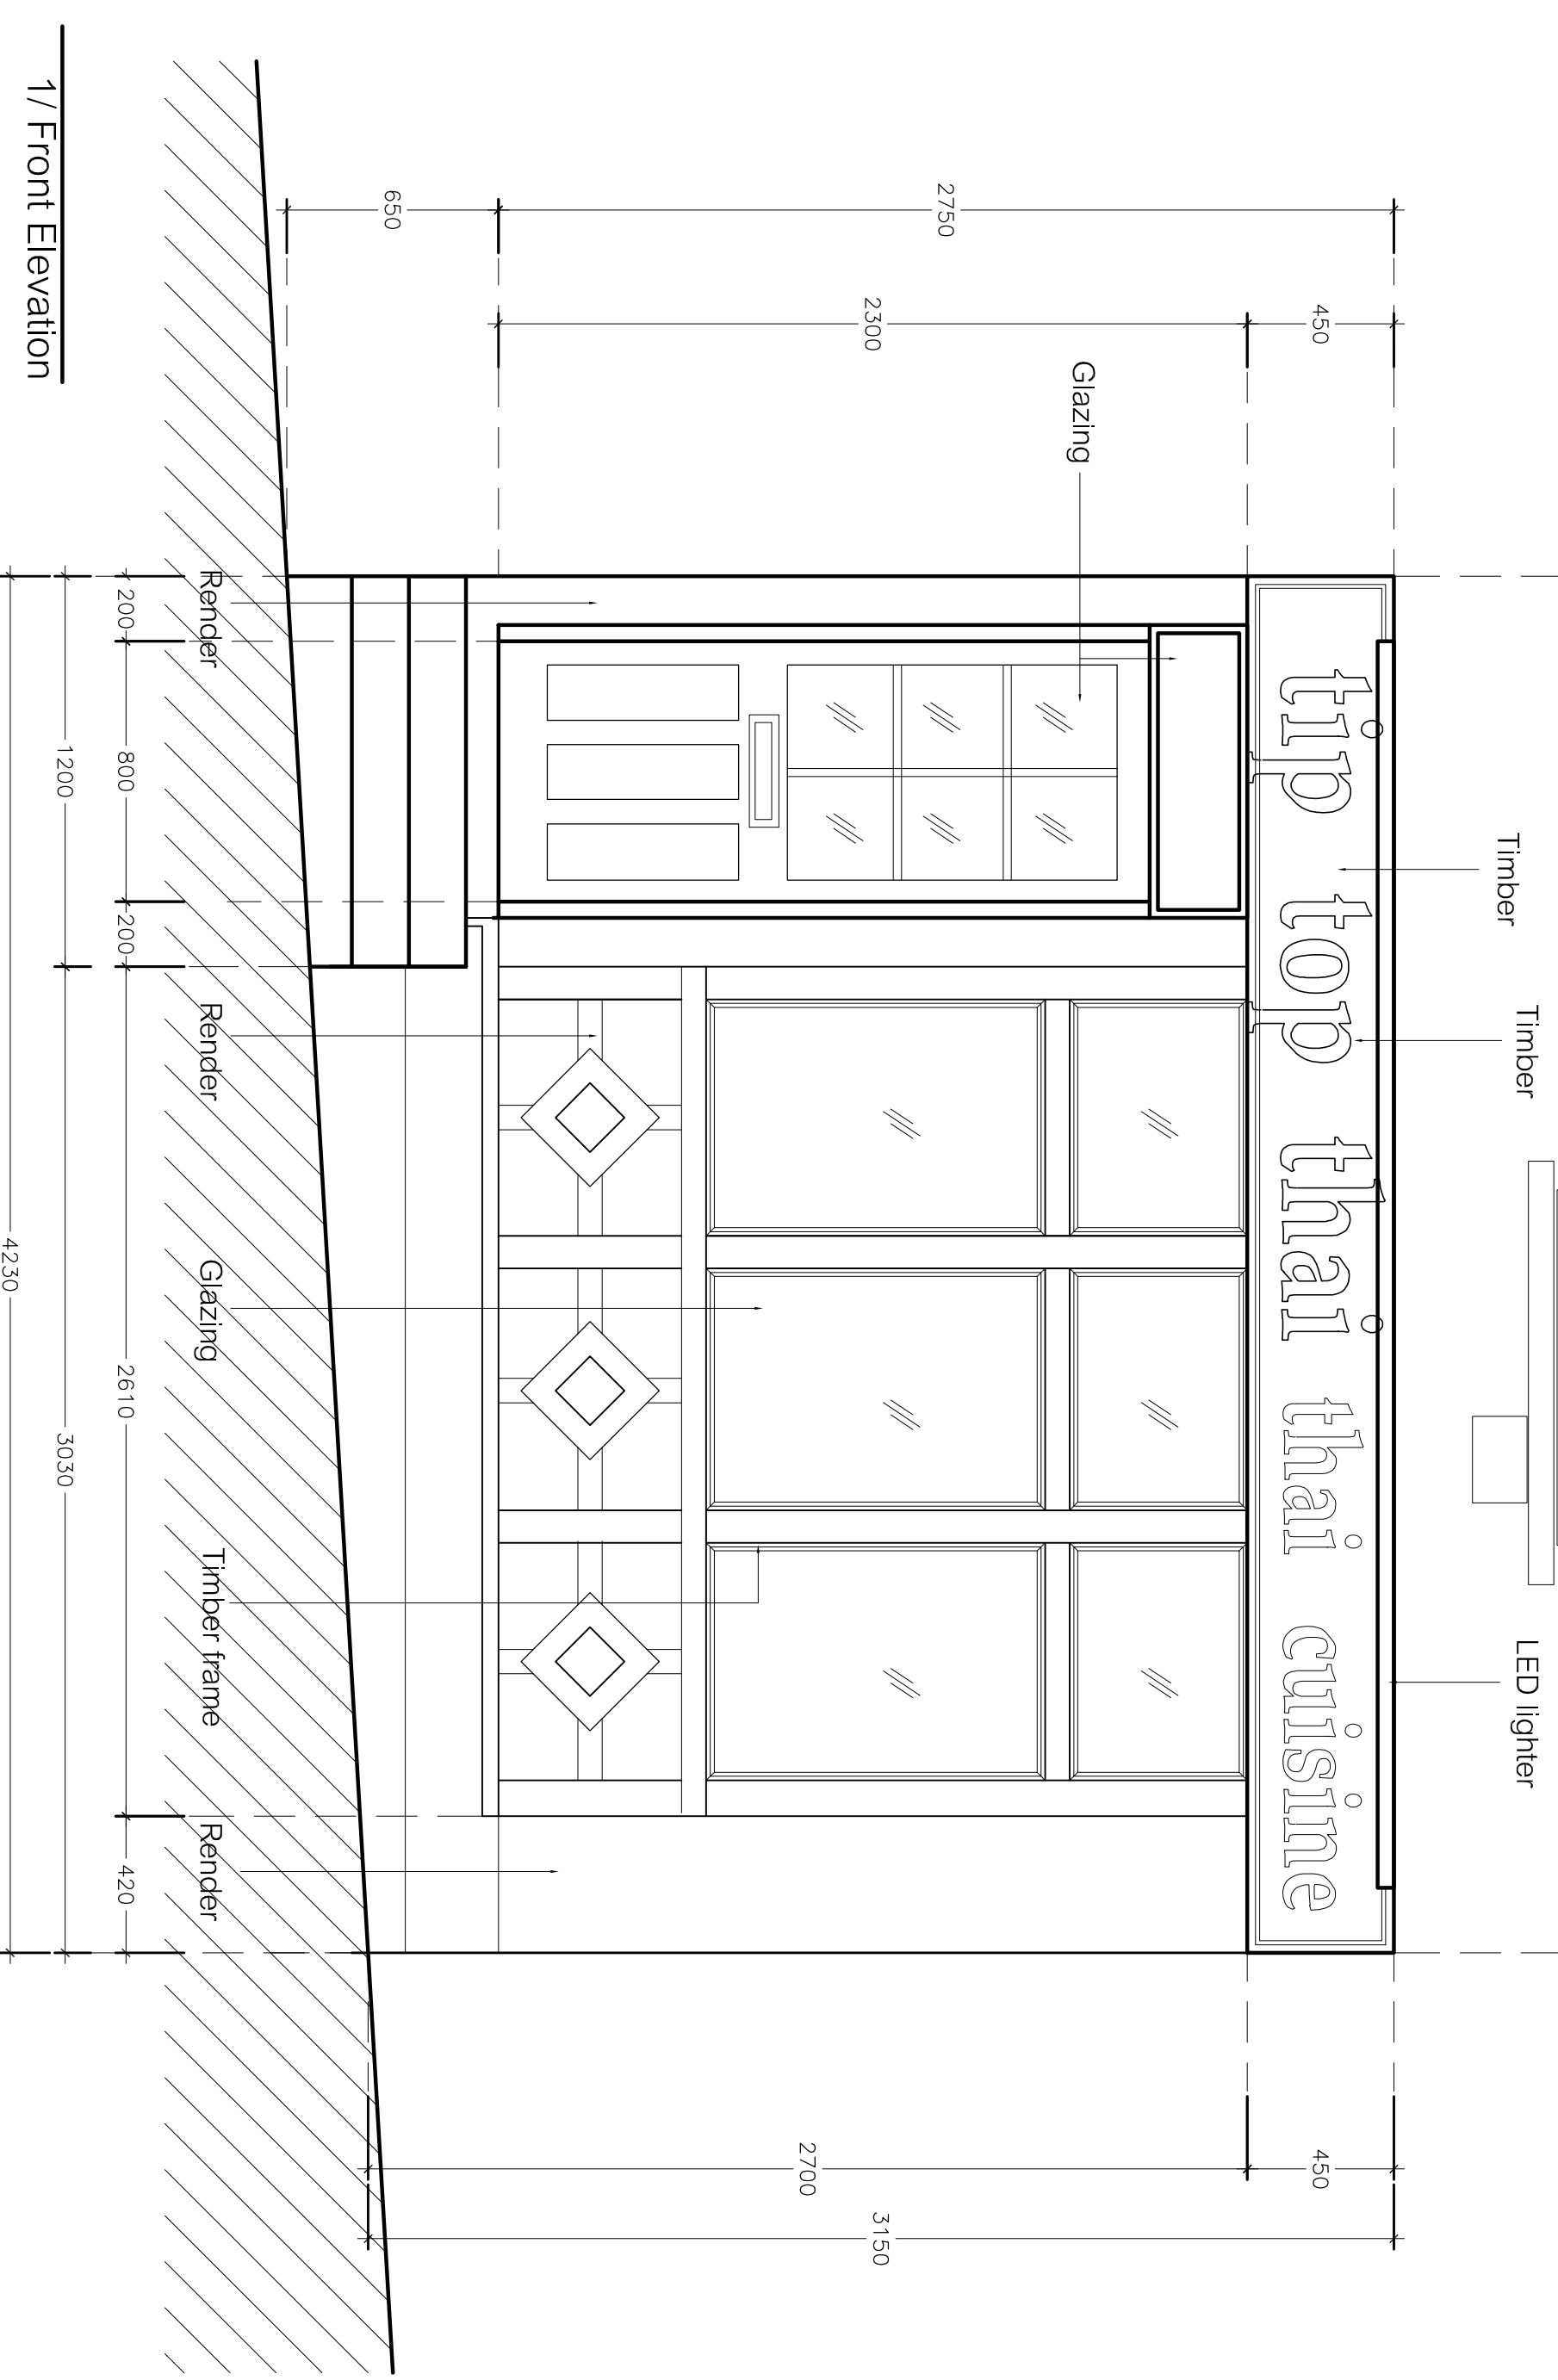

**1/ Front Elevation**

<b>Title</b> Installation of a new shopfront Drawing title Proposed Elevation		<b>Revision:</b> -		<b>Client:</b> Meekhun, Ltd. Site: 77 Heath street, Hampstead London NW3 6UG		<b>Weerin winolratanakit</b> 97 Watford way, Hendon London NW4 4PS Tel: 07999976196 Email: preawchian@gmail.com		Scale 1:20@A3 Date : 09/07/20	
				<b>PROJECT</b> 02		<b>DRAWING NO.</b> 10		Draw by : SS	

2/ Section A-A

2/ Section A-A

2/ Section B-B

Title <b>Installation of a new shopfront</b> Drawing title <b>Proposed Elavation</b>		Revision: -	
Client: <b>Meekhun, Ltd.</b> Site: 77 Heath street, Hampstead London NW3 6UG		Weerin winohrattanakit 97 Watford way, Hendon London NW4 4PS Tel: 07999976196 Email: preawchian@gmail.com	
Scale 1:20@A3		Date : 09/07/20	
PROJECT 02		Draw by : SS DRAWING NO. 10	

<b>Title</b> Installation of a new shopfront Drawing title Proposed Elevation		<b>Revision:</b> -		<b>Client:</b> tip top thai ,Ltd. Site: 77 Heath street,Hampsstead London NV3 8UG		<b>Weerin winoatranakit</b> 97 Watford way, Hendon London NW4 4PS Tel:07999976196 Email:preawchian@gmail.com		Scale 1:20@A3 Date : 09/07/20	
				<b>PROJECT</b> 05		<b>DRAWING NO.</b> 10		Draw by : SS	

2/ Section A-A

2/ Section B-B

Title  
**Installation of a new shopfront**  
 Drawing title  
**Proposed Elavation**

Revision:  
 -

Client:  
**tip top thai ,Ltd.**  
 Site:  
 77 Heath street,Hamstead  
 London NV3 6UG