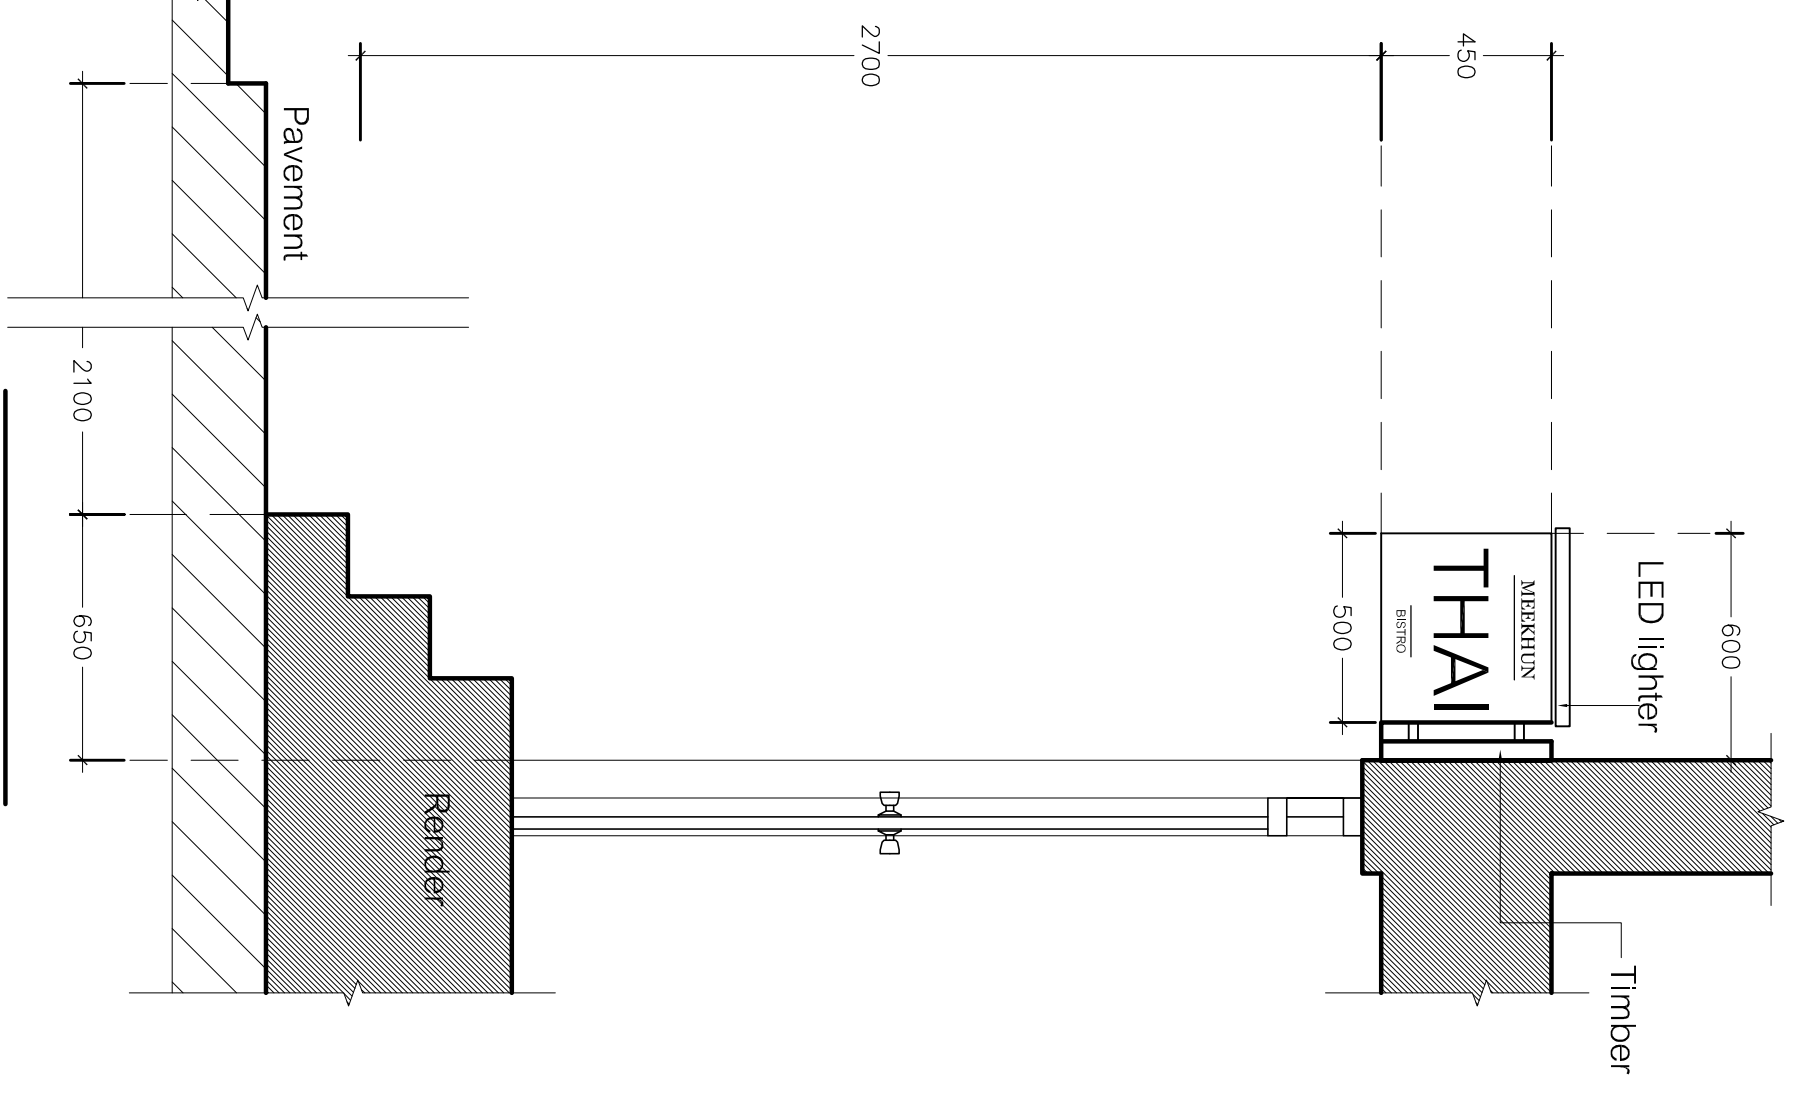

**1/ Front Elevation**

<b>Title</b> Installation of a new shopfront Drawing title Proposed Elevation		<b>Revision:</b> -		<b>Client:</b> Meekhun, Ltd. Site: 77 Heath street, Hampstead London NW3 6UG		<b>Weerin winolratanakit</b> 97 Watford way, Hendon London NW4 4PS Tel: 07999976196 Email: preawchian@gmail.com		Scale 1:20@A3 Date : 09/07/20	
				<b>PROJECT</b> 02		<b>DRAWING NO.</b> 10		Draw by : SS	

2/ Section A-A

2/ Section A-A

2/ Section B-B

Title <b>Installation of a new shopfront</b> Drawing title <b>Proposed Elavation</b>		Revision: -	
Client: <b>Meekhun, Ltd.</b> Site: 77 Heath street, Hampstead London NW3 6UG		Weerin winohrattanakit 97 Watford way, Hendon London NW4 4PS Tel: 07999976196 Email: preawchian@gmail.com	
Scale 1:20@A3		Date : 09/07/20	
PROJECT 02		Draw by : SS DRAWING NO. 10	

<b>Title</b> Installation of a new shopfront Drawing title Proposed Elevation		<b>Revision:</b> -		<b>Client:</b> tip top thai ,Ltd. Site: 77 Heath street,Hampsstead London NV3 8UG		<b>Weerin winoatranakit</b> 97 Watford way, Hendon London NW4 4PS Tel:07999976196 Email:preawchian@gmail.com		Scale 1:20@A3 Date : 09/07/20	
				<b>PROJECT</b> 05		<b>DRAWING NO.</b> 10		Draw by : SS	

2/ Section A-A

2/ Section B-B

Title  
**Installation of a new shopfront**  
 Drawing title  
**Proposed Elavation**

Revision:  
 -

Client:  
**tip top thai ,Ltd.**  
 Site:  
 77 Heath street,Hamstead  
 London NV3 6UG