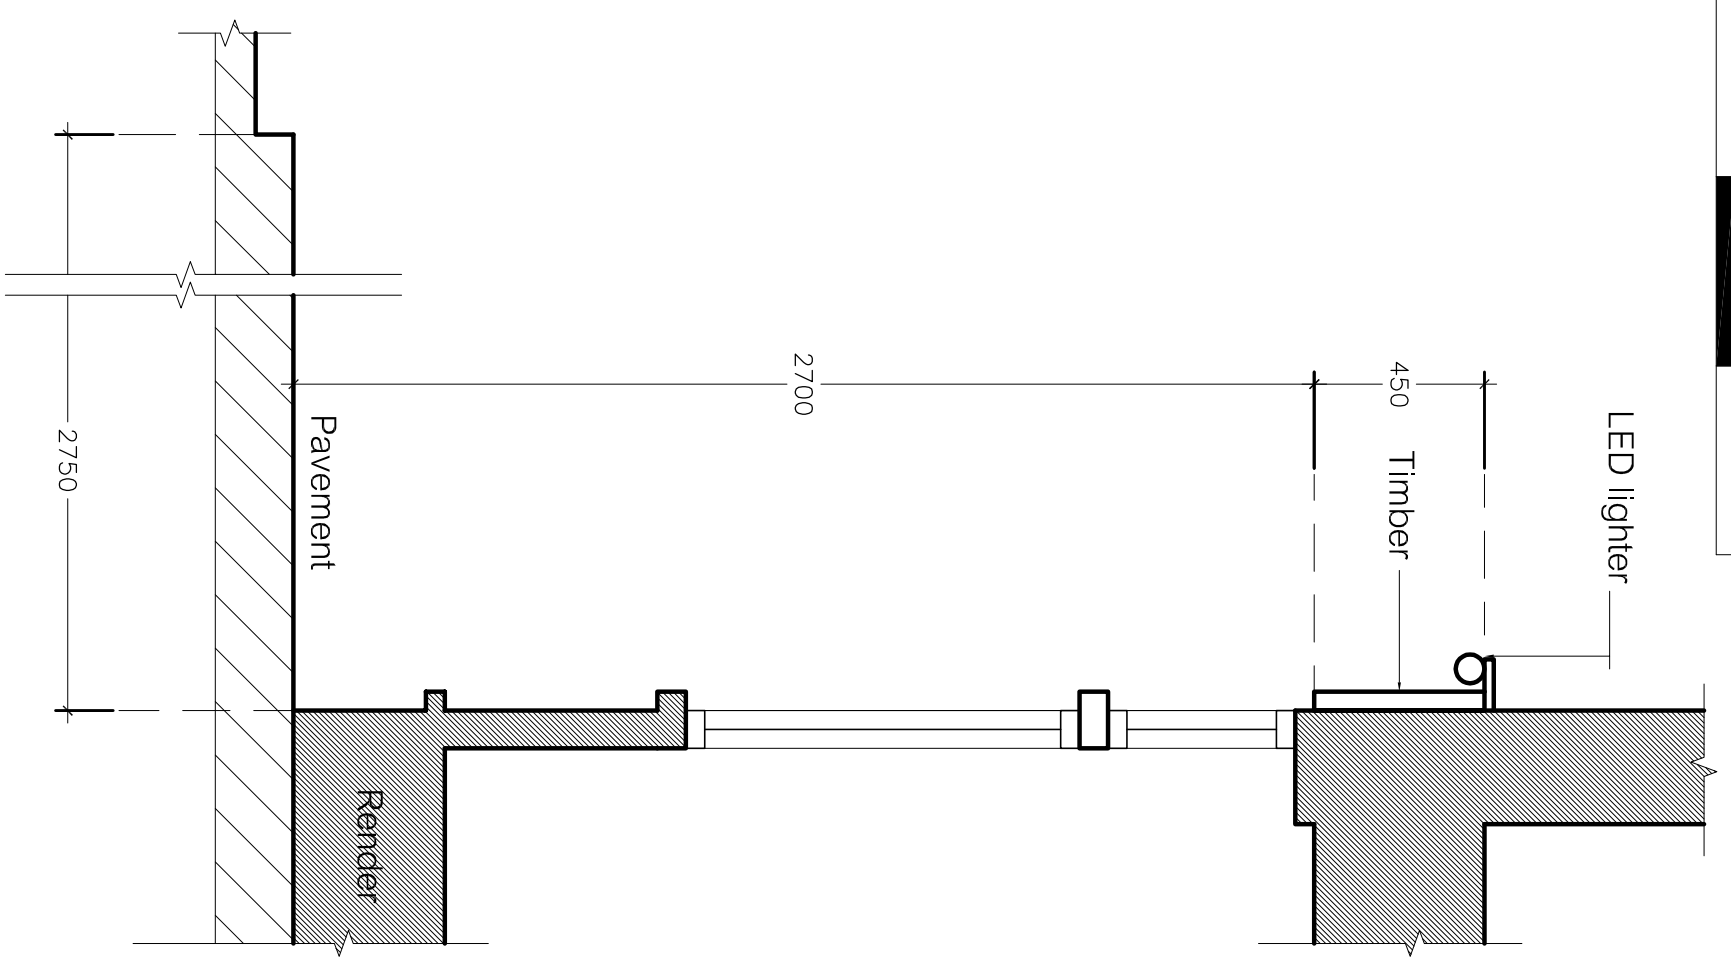

2/ Section A-A

2/ Section A-A

2/ Section B-B

Title <b>Installation of a new shopfront</b> Drawing title <b>Proposed Elavation</b>		Revision: -	
Client: <b>Meekhun, Ltd.</b> Site: 77 Heath street, Hampstead London NW3 6UG		Weerin winohrattanakit 97 Watford way, Hendon London NW4 4PS Tel: 07999976196 Email: preawchian@gmail.com	
Scale 1:20@A3		Date : 09/07/20	
PROJECT 02		Draw by : SS DRAWING NO. 10	

<b>Title</b> Installation of a new shopfront Drawing title Proposed Elevation		<b>Revision:</b> -		<b>Client:</b> tip top thai ,Ltd. Site: 77 Heath street,Hampsstead London NV3 8UG		<b>Weerin winoatranakit</b> 97 Watford way, Hendon London NW4 4PS Tel:07999976196 Email:preawchian@gmail.com		Scale 1:20@A3 Date : 09/07/20	
				<b>PROJECT</b> 05		<b>DRAWING NO.</b> 10		Draw by : SS	

2/ Section A-A

2/ Section B-B

Title  
**Installation of a new shopfront**  
 Drawing title  
**Proposed Elavation**

Revision:  
 -

Client:  
**tip top thai ,Ltd.**  
 Site:  
 77 Heath street,Hamstead  
 London NV3 6UG