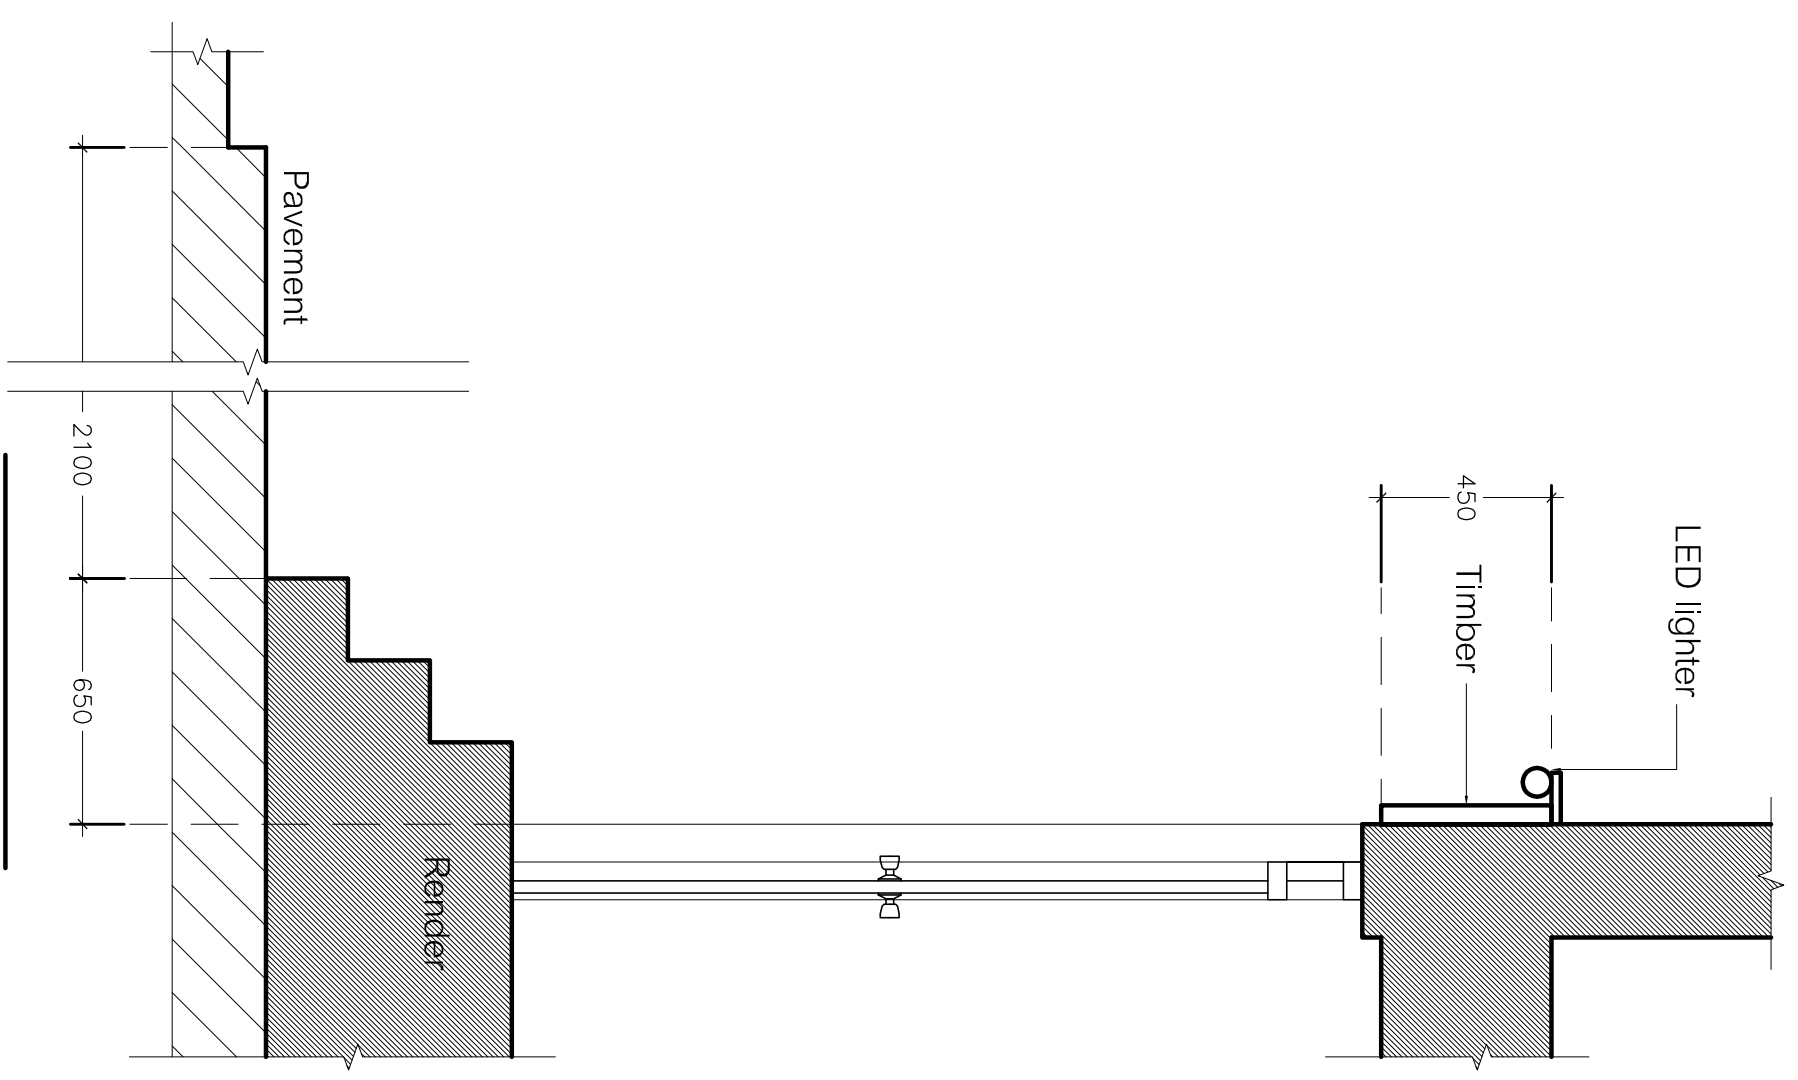

2/ Section A-A

2/ Section A-A

2/ Section B-B

Title <b>Installation of a new shopfront</b> Drawing title <b>Proposed Elavation</b>		Revision: -	
Client: <b>Meekhun, Ltd.</b> Site: 77 Heath street, Hampstead London NW3 6UG		Weerin winohrattanakit 97 Watford way, Hendon London NW4 4PS Tel: 07999976196 Email: preawchian@gmail.com	
Scale 1:20@A3		Date : 09/07/20	
PROJECT 02		Draw by : SS DRAWING NO. 10	

<b>Title</b> Installation of a new shopfront Drawing title Proposed Elevation		<b>Revision:</b> -		<b>Client:</b> tip top thai ,Ltd. Site: 77 Heath street,Hampsstead London NV3 8UG		<b>Weerin winoatranakit</b> 97 Watford way, Hendon London NW4 4PS Tel:07999976196 Email:preawchian@gmail.com		Scale 1:20@A3 Date : 09/07/20	
				<b>PROJECT</b> 05		<b>DRAWING NO.</b> 10		Draw by : SS	

2/ Section A-A

2/ Section B-B

Title  
**Installation of a new shopfront**  
 Drawing title  
**Proposed Elavation**

Revision:  
 -

Client:  
**tip top thai ,Ltd.**  
 Site:  
 77 Heath street,Hamstead  
 London NV3 6UG