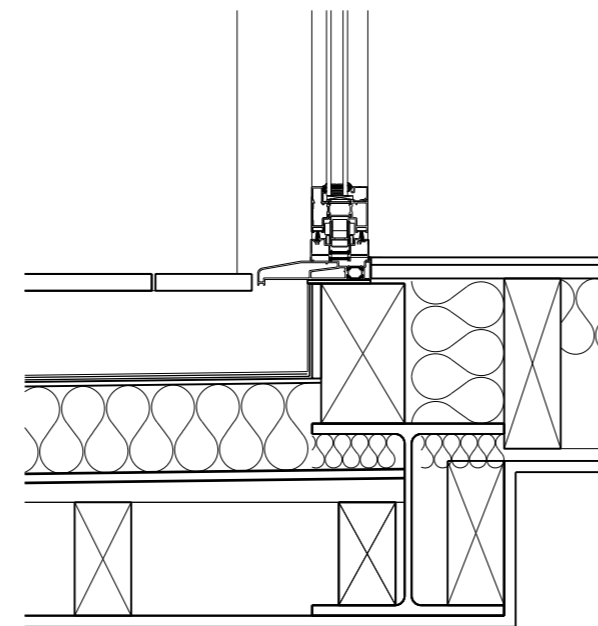

© David Morley Architects
 Do not scale off drawing.
 Check all dimensions on site and advise any discrepancies before commencing work.
 All dimensions in millimetres unless otherwise noted.

Key

1:10 Sliding/Folding Doors - Jamb Detail

1:10 Sliding/Folding Doors - Head Detail

1:10 Sliding/Folding Doors - Threshold Detail

Rev.	Date	Description
------	------	-------------

David Morley Architects

18 Hatton Place, London, EC1N 8RU
 T +44 (0)20 7430 2444
 davidmorleyarchitects.co.uk