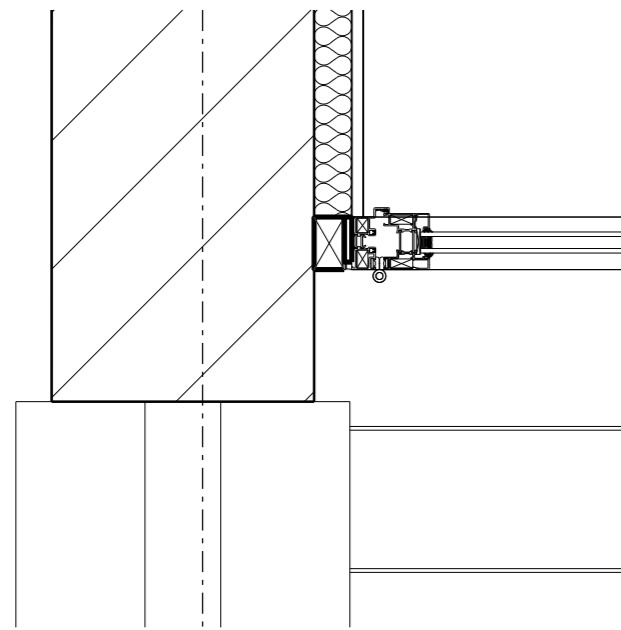

© David Morley Architects
 Do not scale off drawing.
 Check all dimensions on site and advise any discrepancies before commencing work.
 All dimensions in millimetres unless otherwise noted.

Key

1:10 Sliding/Folding Doors - Jamb Detail

1:10 Sliding/Folding Doors - Head Detail

1:10 Sliding/Folding Doors - Threshold Detail

Rev.	Date	Description
------	------	-------------

David Morley Architects

18 Hatton Place, London, EC1N 8RU
 T +44 (0)20 7430 2444
 davidmorleyarchitects.co.uk