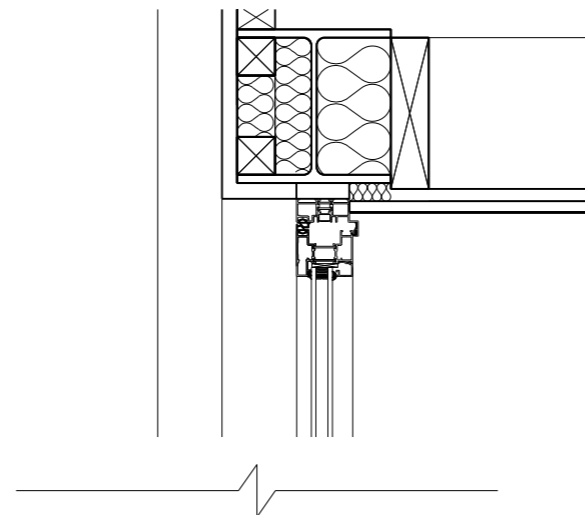

© David Morley Architects
 Do not scale off drawing.
 Check all dimensions on site and advise any discrepancies before commencing work.
 All dimensions in millimetres unless otherwise noted.

Key

1:10 Sliding/Folding Doors - Jamb Detail

1:10 Sliding/Folding Doors - Head Detail

1:10 Sliding/Folding Doors - Threshold Detail

Rev.	Date	Description
------	------	-------------

David Morley Architects

18 Hatton Place, London, EC1N 8RU
 T +44 (0)20 7430 2444
 davidmorleyarchitects.co.uk