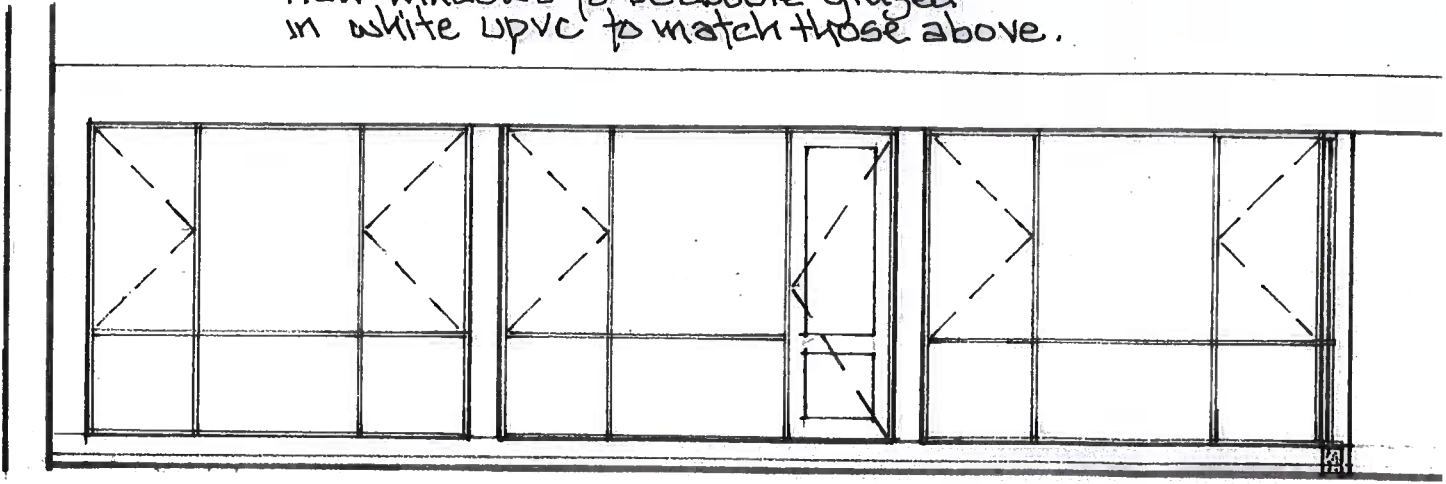

new windows to be double glazed  
in white upvc to match those above.

elevation of new glazing panels. 1:50

basement plan. 1:50

Scale bar 1:50

Scale bar 1:20

flat bracket secured to wall or columns.

flat bracket reversed to wall or columns.

main front wall or columns.

flat bracket secured to wall or columns.

section/details scale 1:10.