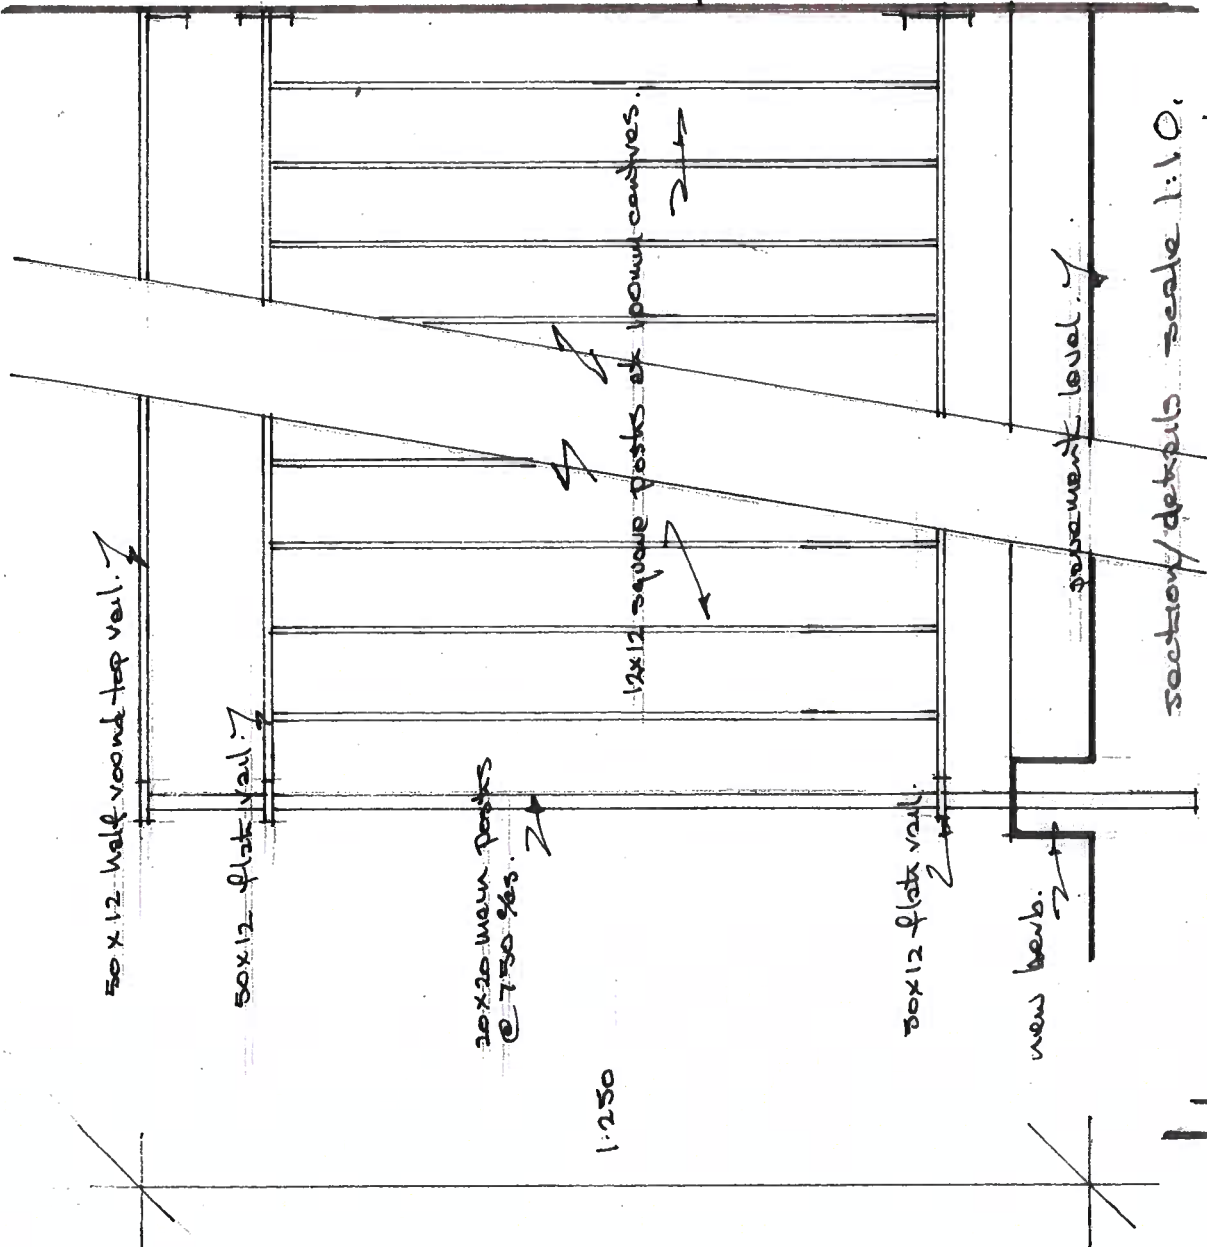

new windows to be double glazed  
in white upvc to match those above.

elevation of new glazing panels. 1:50

basement plan. 1:50

Scale bar 1:50

Scale bar 1:20

flat bracket secured to wall or columns.

flat bracket reversed to wall or columns.

main front wall or columns.

flat bracket secured to wall or columns.

section/details scale 1:10.