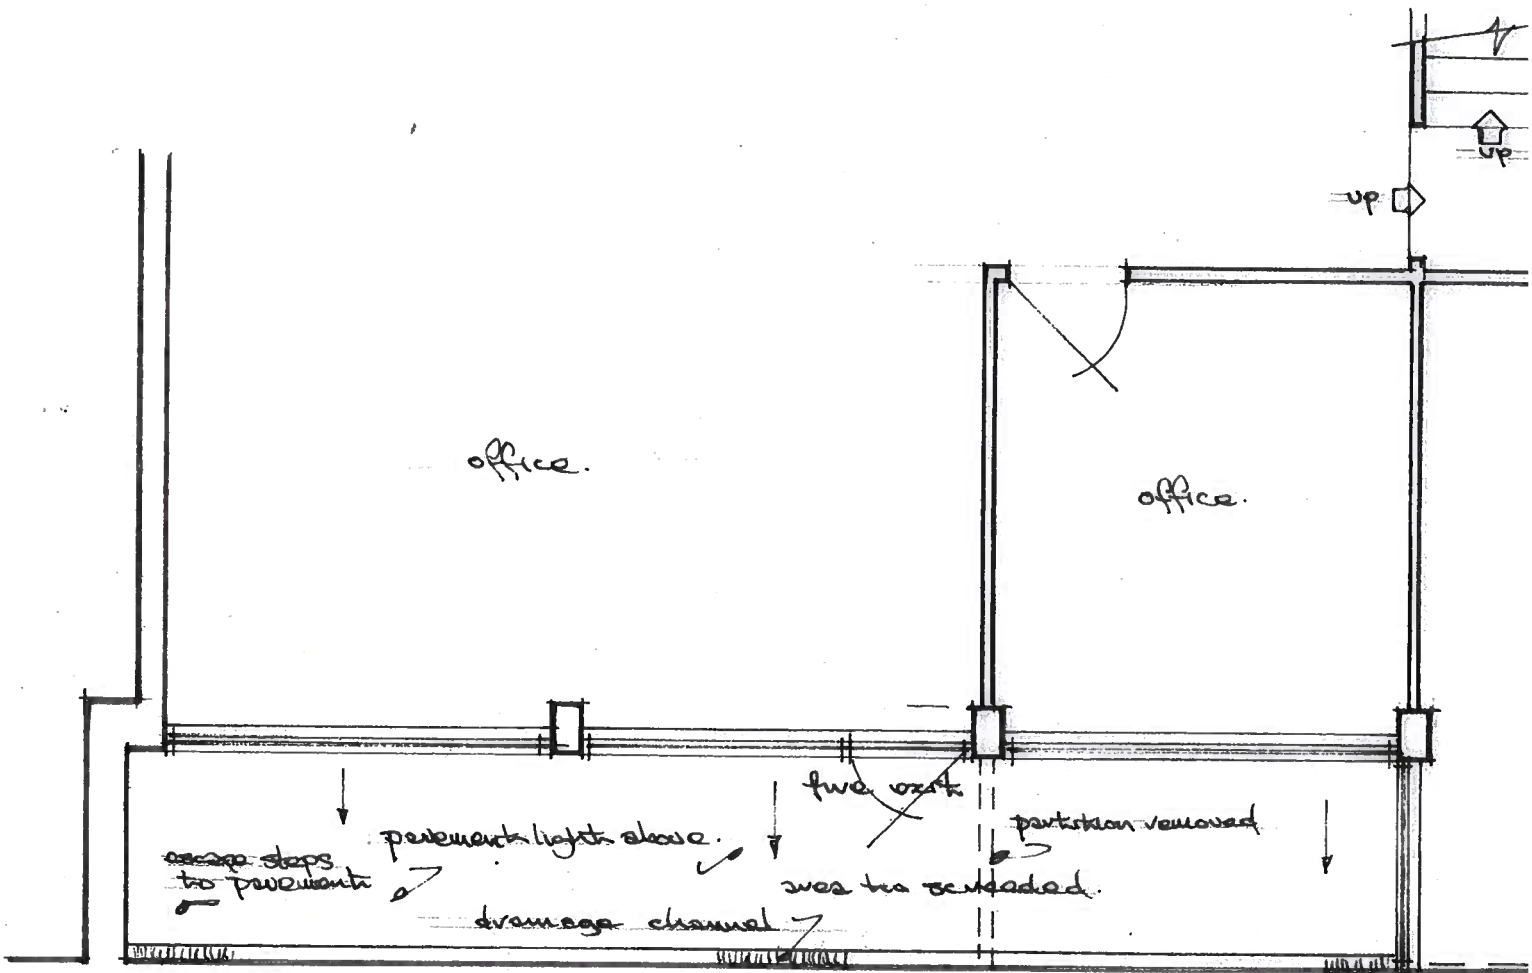

new windows to be double glazed  
in white upvc to match those above.

elevation of new glazing panels. 1:50

basement plan. 1:50

Scale bar 1:50

Scale bar 1:20

flat bracket secured to wall or columns.

flat bracket reversed to wall or columns.

main front wall or columns.

flat bracket secured to wall or columns.

section/details scale 1:10.