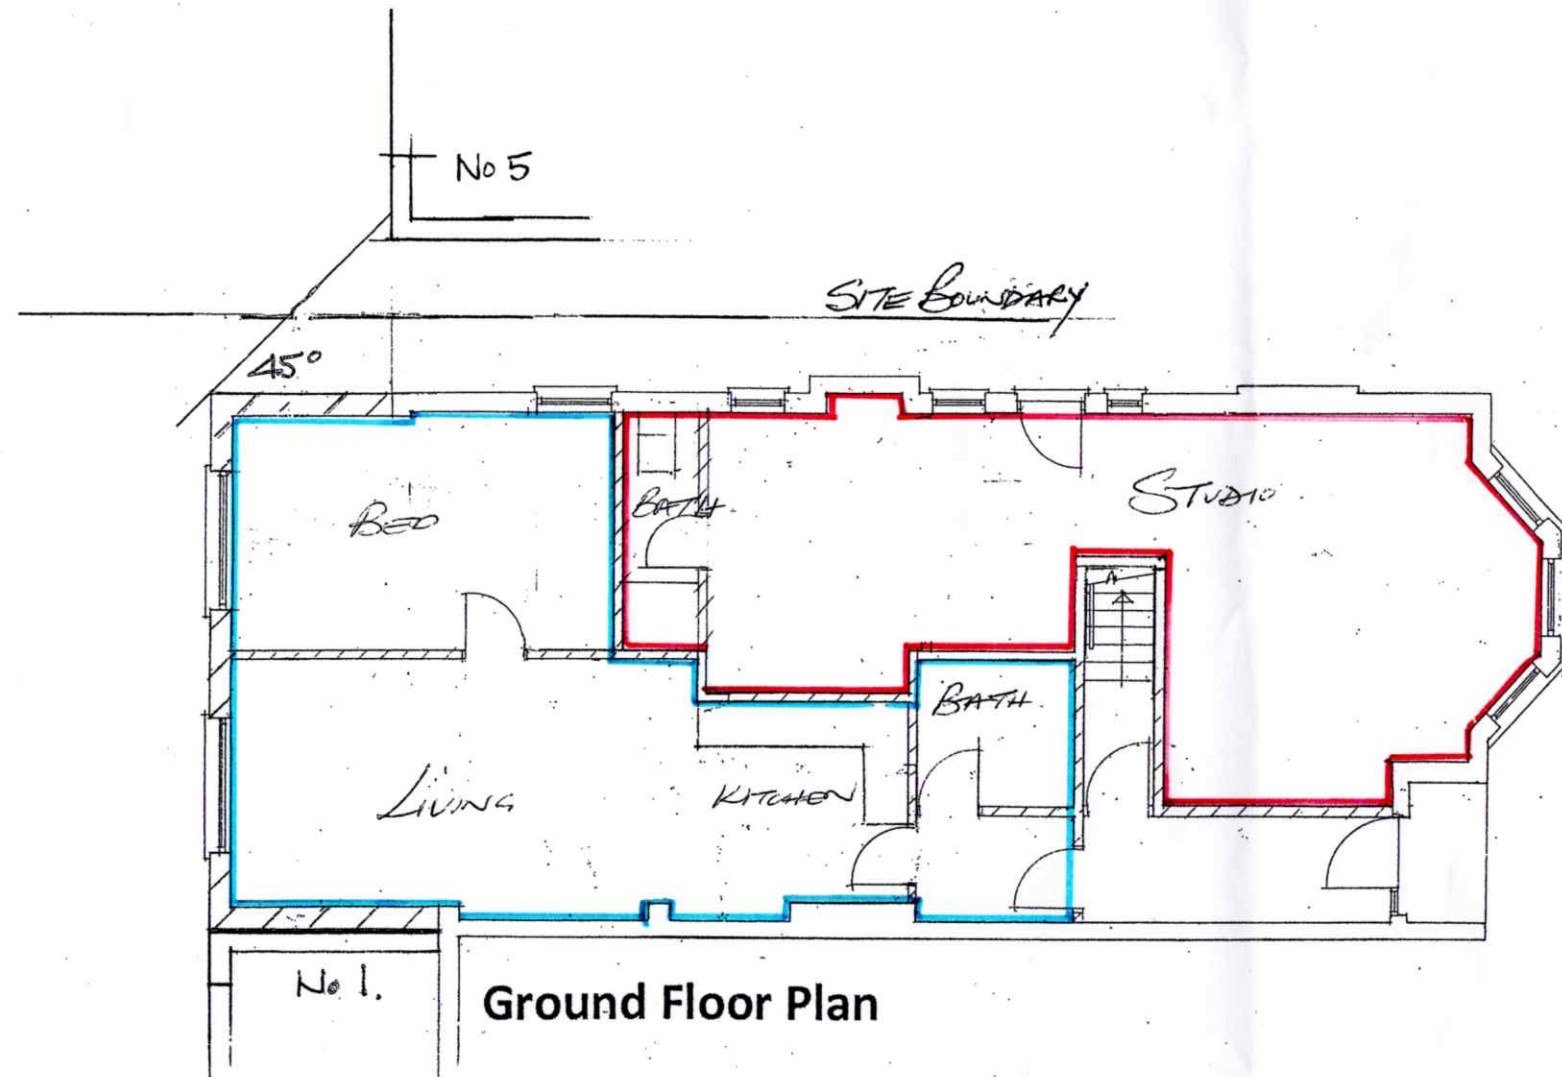

Side Elevation

Rear Elevation

ANTHRACITE GREY
ALUMINUM DOORS
& WINDOWS TO NEW
EXTENSION

Ground Floor Plan

 david silverman architectural consultant 70 woodland drive, watford, herts wd17 3bz mobile: 07941 306 146	
SITE 3 Somali Road London NW2 3RN	
CLIENT	
DETAIL Proposed	
DATE	DRAWING NUMBER
SCALE 1:100	20/113/2^A
DRAWN BY	