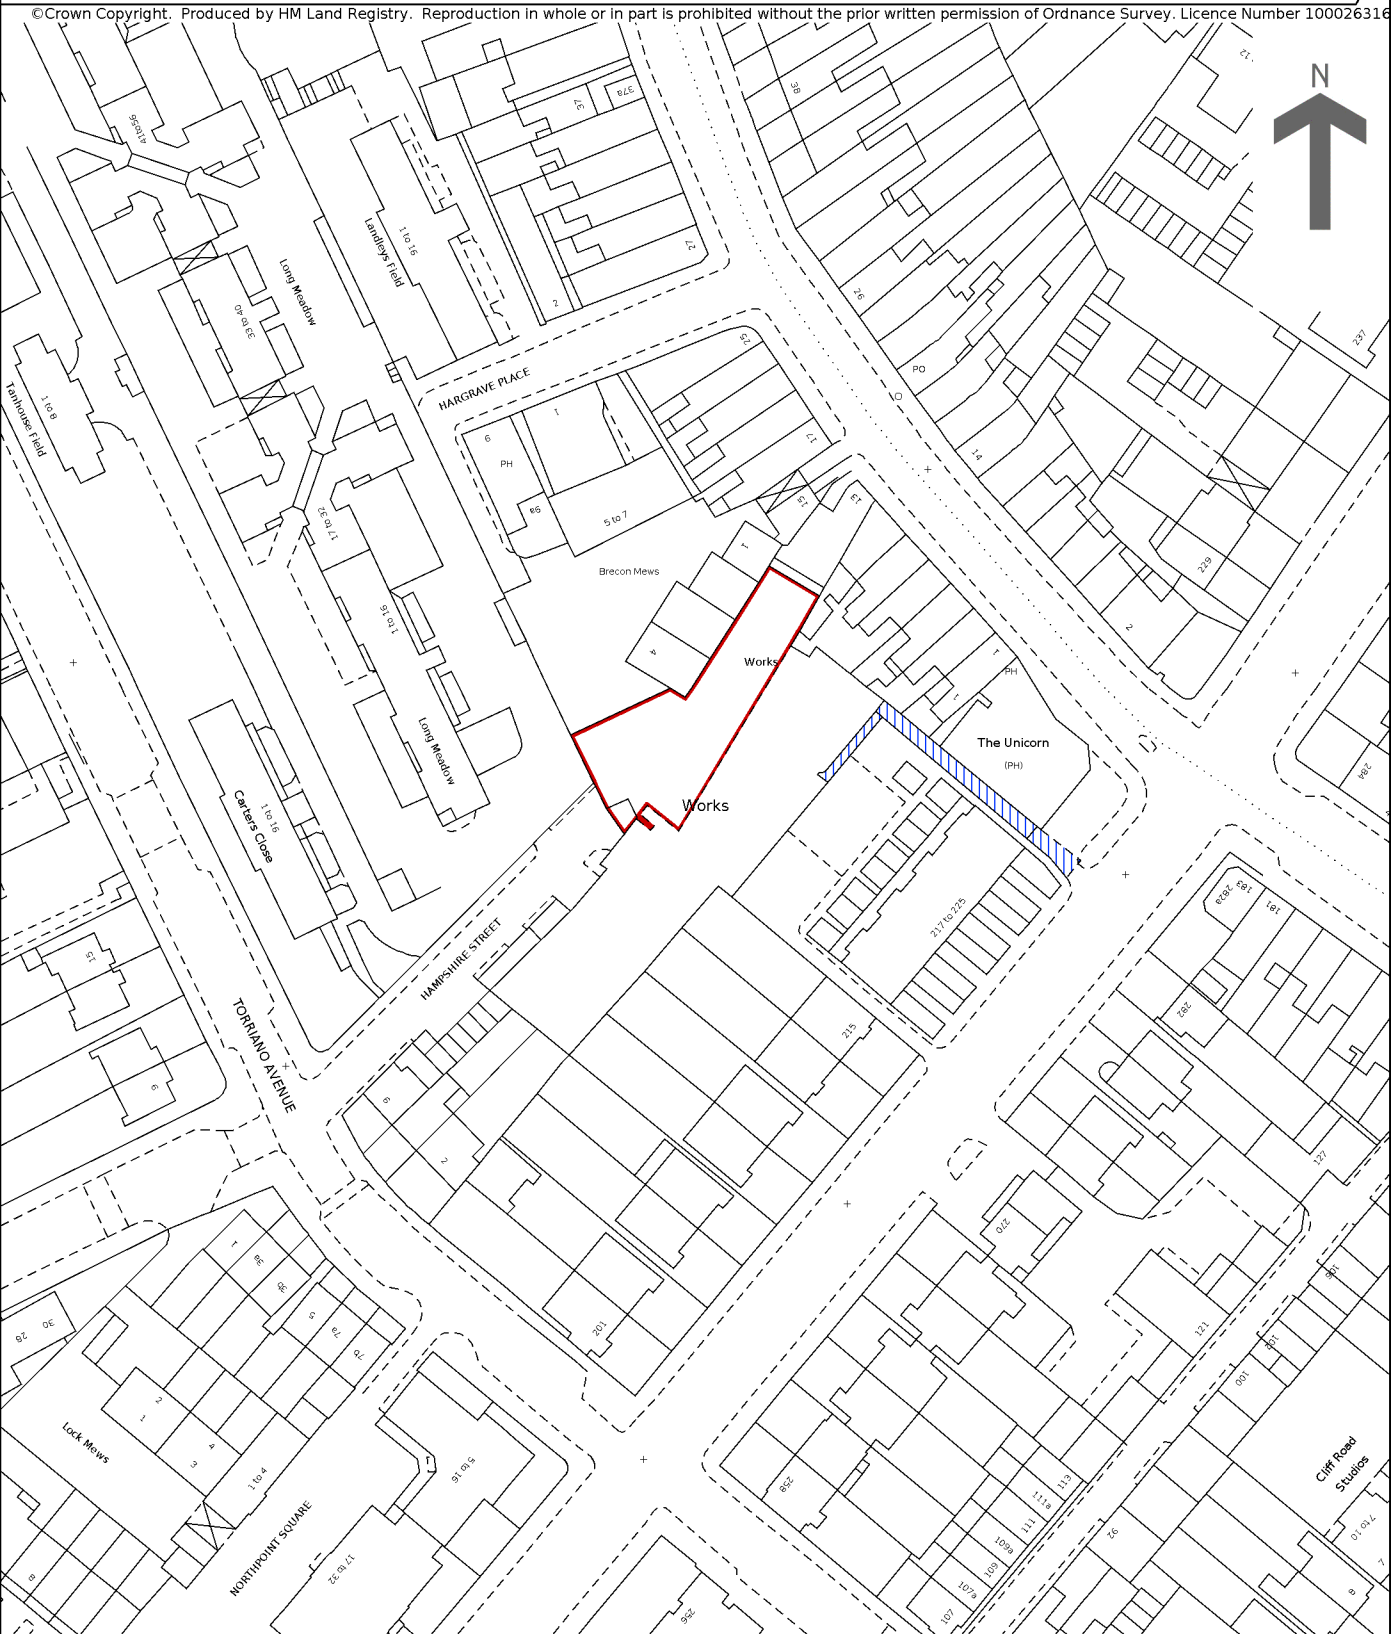

# HM Land Registry Current title plan

Title number **NGL878673**  
Ordnance Survey map reference **TQ2984NE**  
Scale **1:1250**  
Administrative area **Camden**

© Crown Copyright. Produced by HM Land Registry. Reproduction in whole or in part is prohibited without the prior written permission of Ordnance Survey. Licence Number 10002631

**This is a copy of the title plan on 11 MAR 2020 at 16:14:35. This copy does not take account of any application made after that time even if still pending in HM Land Registry when this copy was issued.**

**This copy is not an 'Official Copy' of the title plan. An official copy of the title plan is admissible in evidence in a court to the same extent as the original. A person is entitled to be indemnified by the registrar if he or she suffers loss by reason of a mistake in an official copy. If you want to obtain an official copy, the HM Land Registry web site explains how to do this.**

**HM Land Registry endeavours to maintain high quality and scale accuracy of title plan images. The quality and accuracy of any print will depend on your printer, your computer and its print settings. This title plan shows the general position, not the exact line, of the boundaries. It may be subject to distortions in scale. Measurements scaled from this plan may not match measurements between the same points on the ground.**