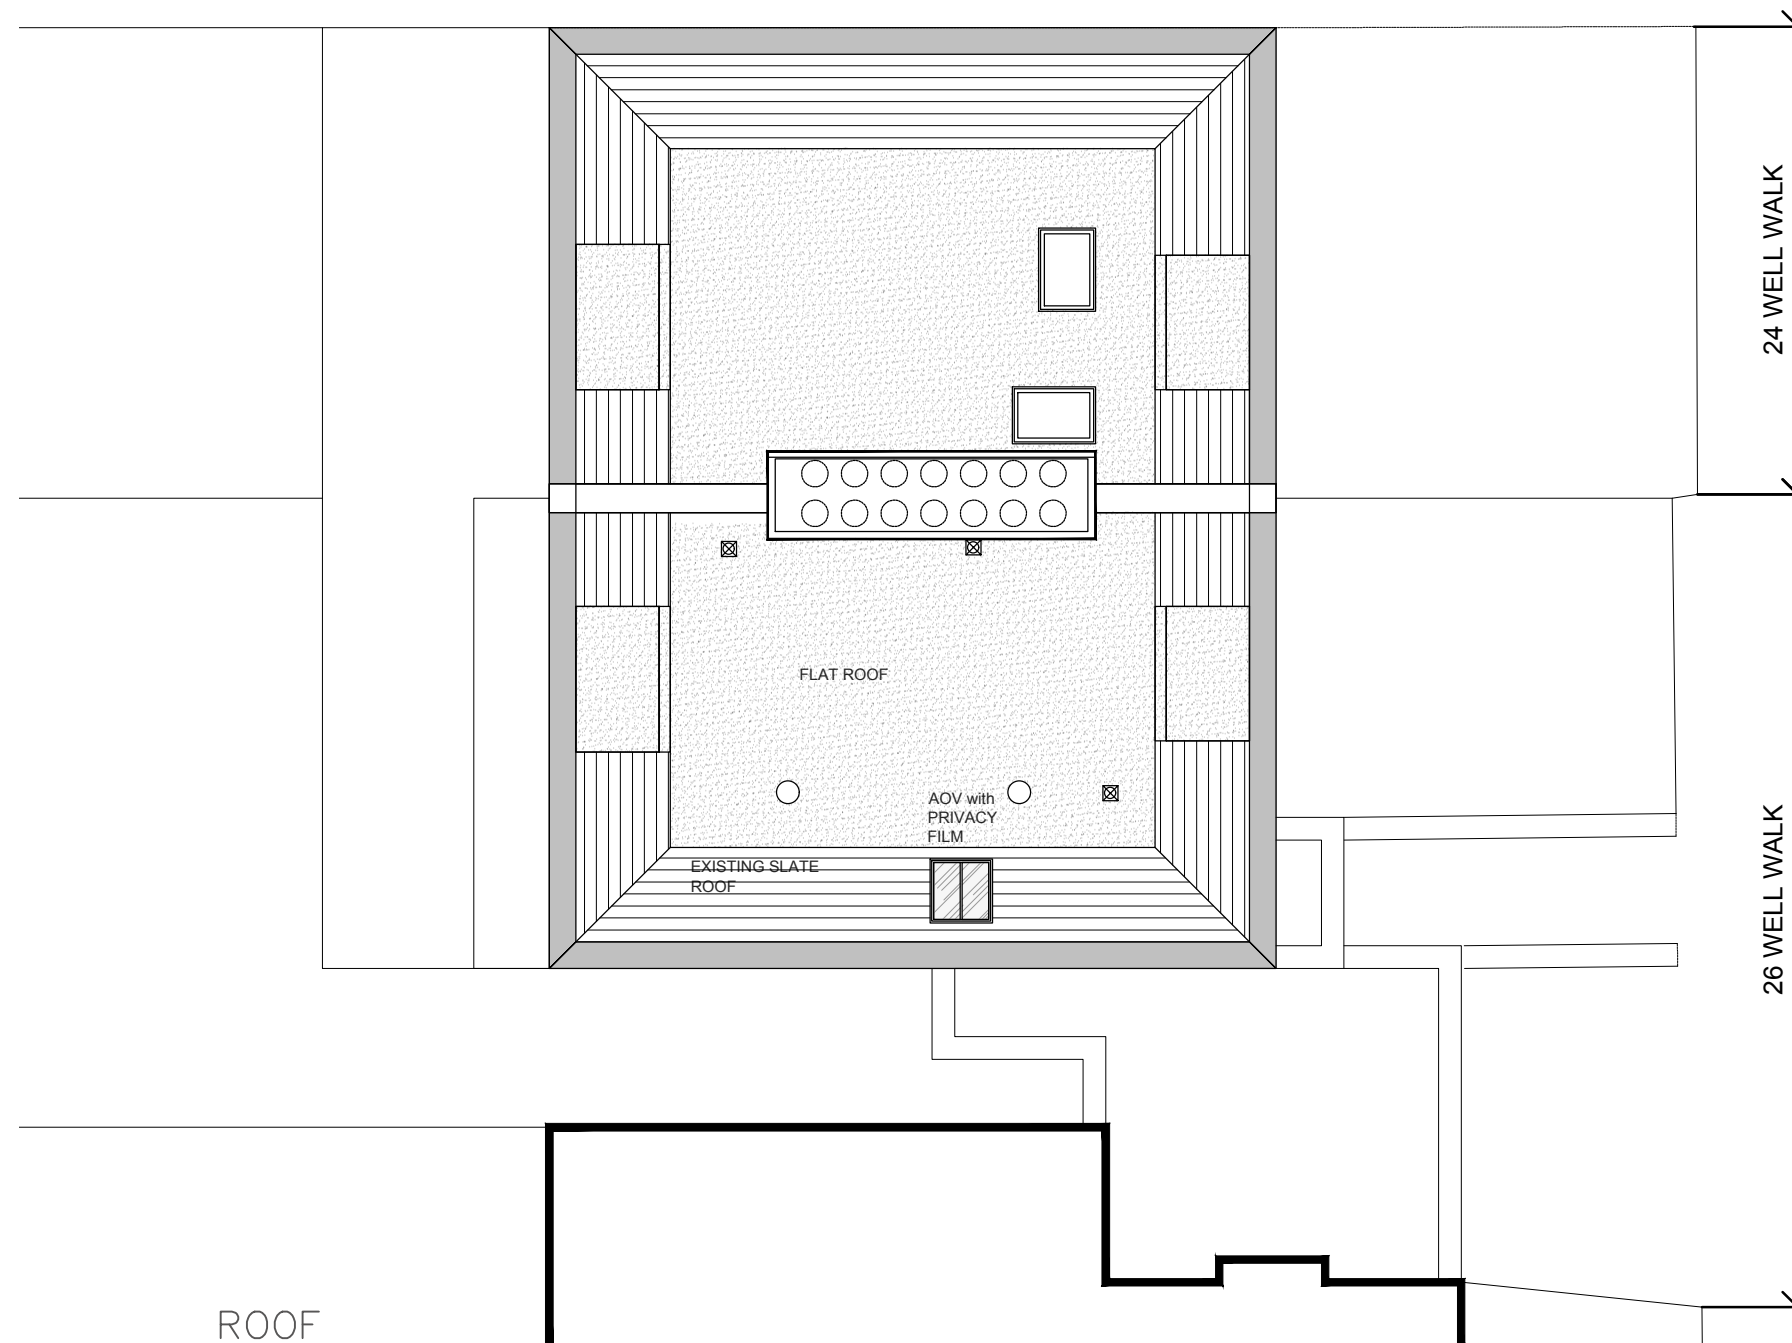

Do not scale from this drawing. Any areas, measurements or distances given are approximate only and should be confirmed before design or fabrication.

Any drawings, photos, or computer generated images shown are indicative and cannot be guaranteed to represent the complete interiors/exterior of a scheme.

© All rights reserved to Coeus Design Studio Ltd.

ROOF
Scale 1:50

PROJECT TITLE: 029
26 WELL WALK
NW3 1LD

DRAWING TITLE: PROPOSED ROOF PLAN

DRAWN BY: CDS

ISSUED FOR: PLANNING

SCALE: 1:100@A3 DATE: 03.20

DRAWING NO: P_103 REVISION: -