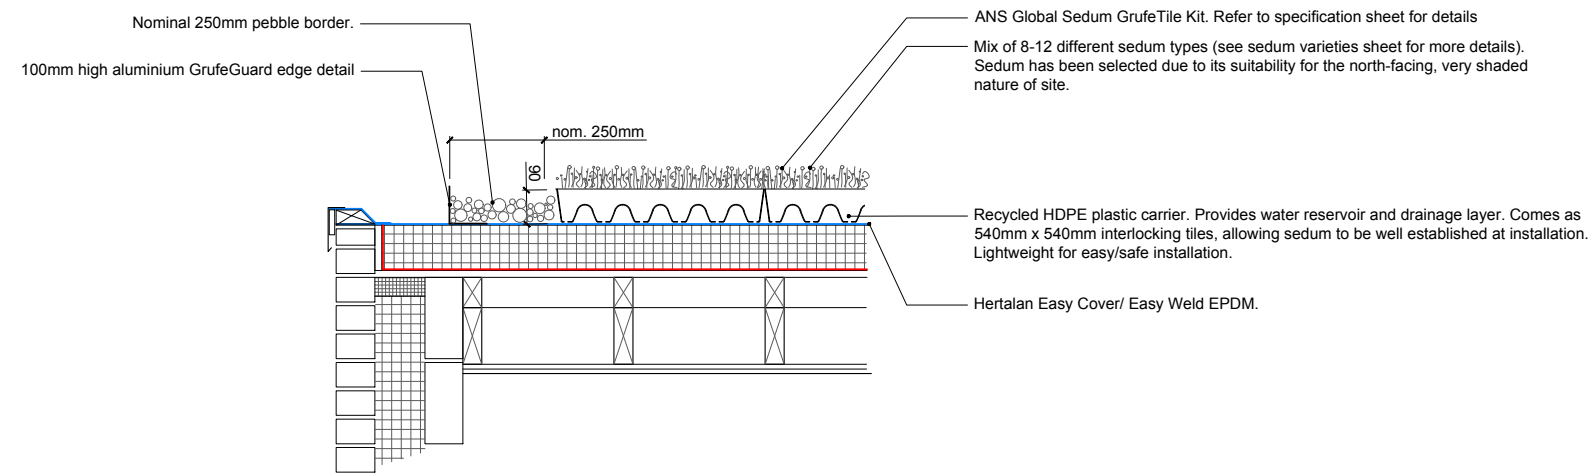

1 GREEN ROOF DETAILS: PARAPET AND ROOFLIGHT  
SCALE 1:20

2 GREEN ROOF DETAILS: BOUNDARY TO 12 WEDDERBURN ROAD  
SCALE 1:20