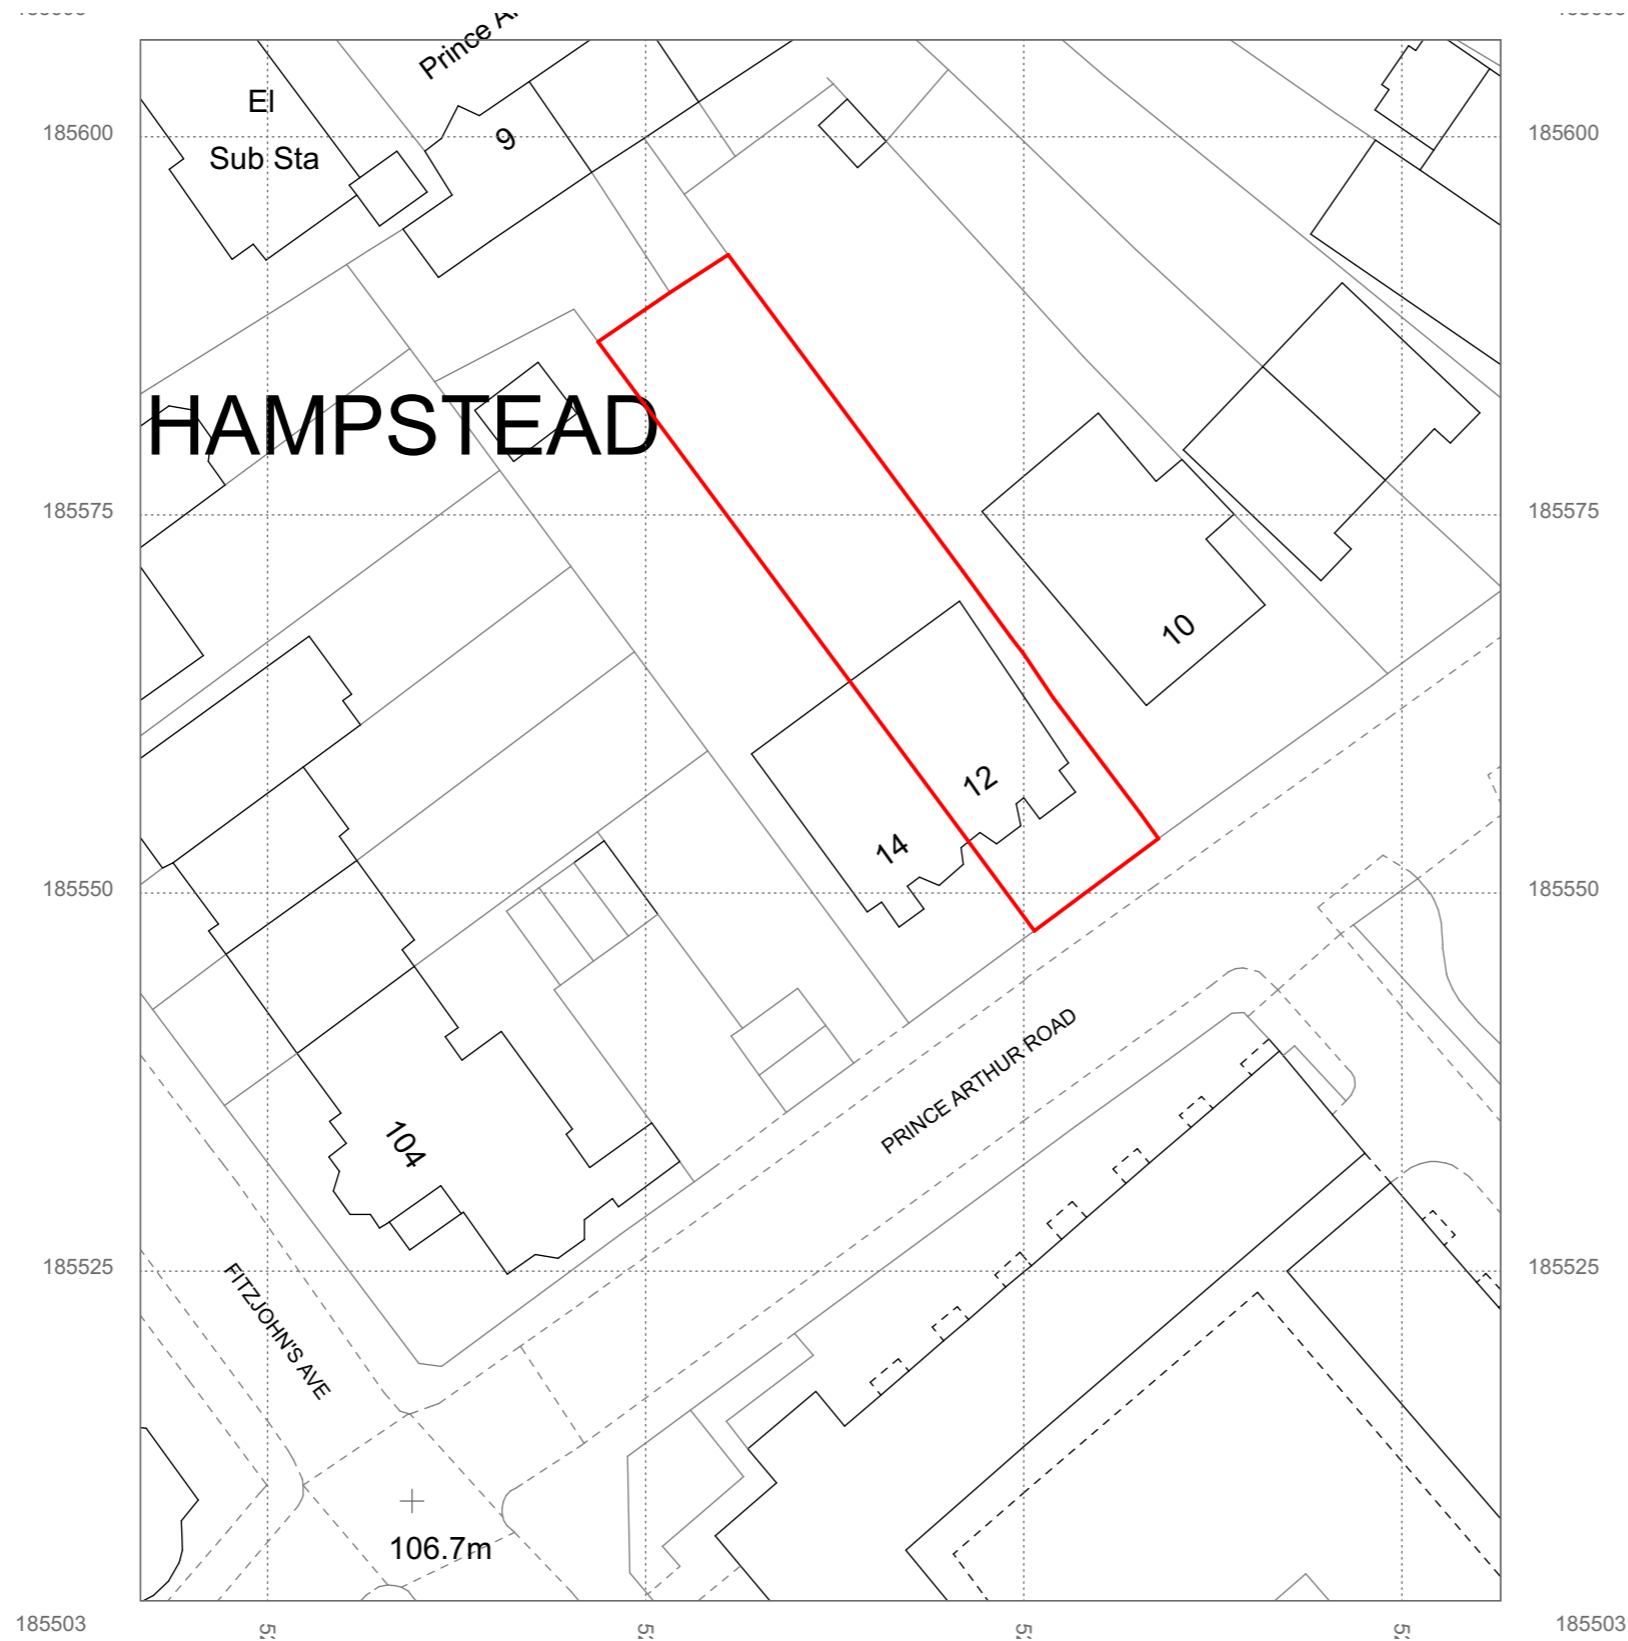

NOTES

Drawings for planning purposes only
and not for construction.

HAMPSTEAD