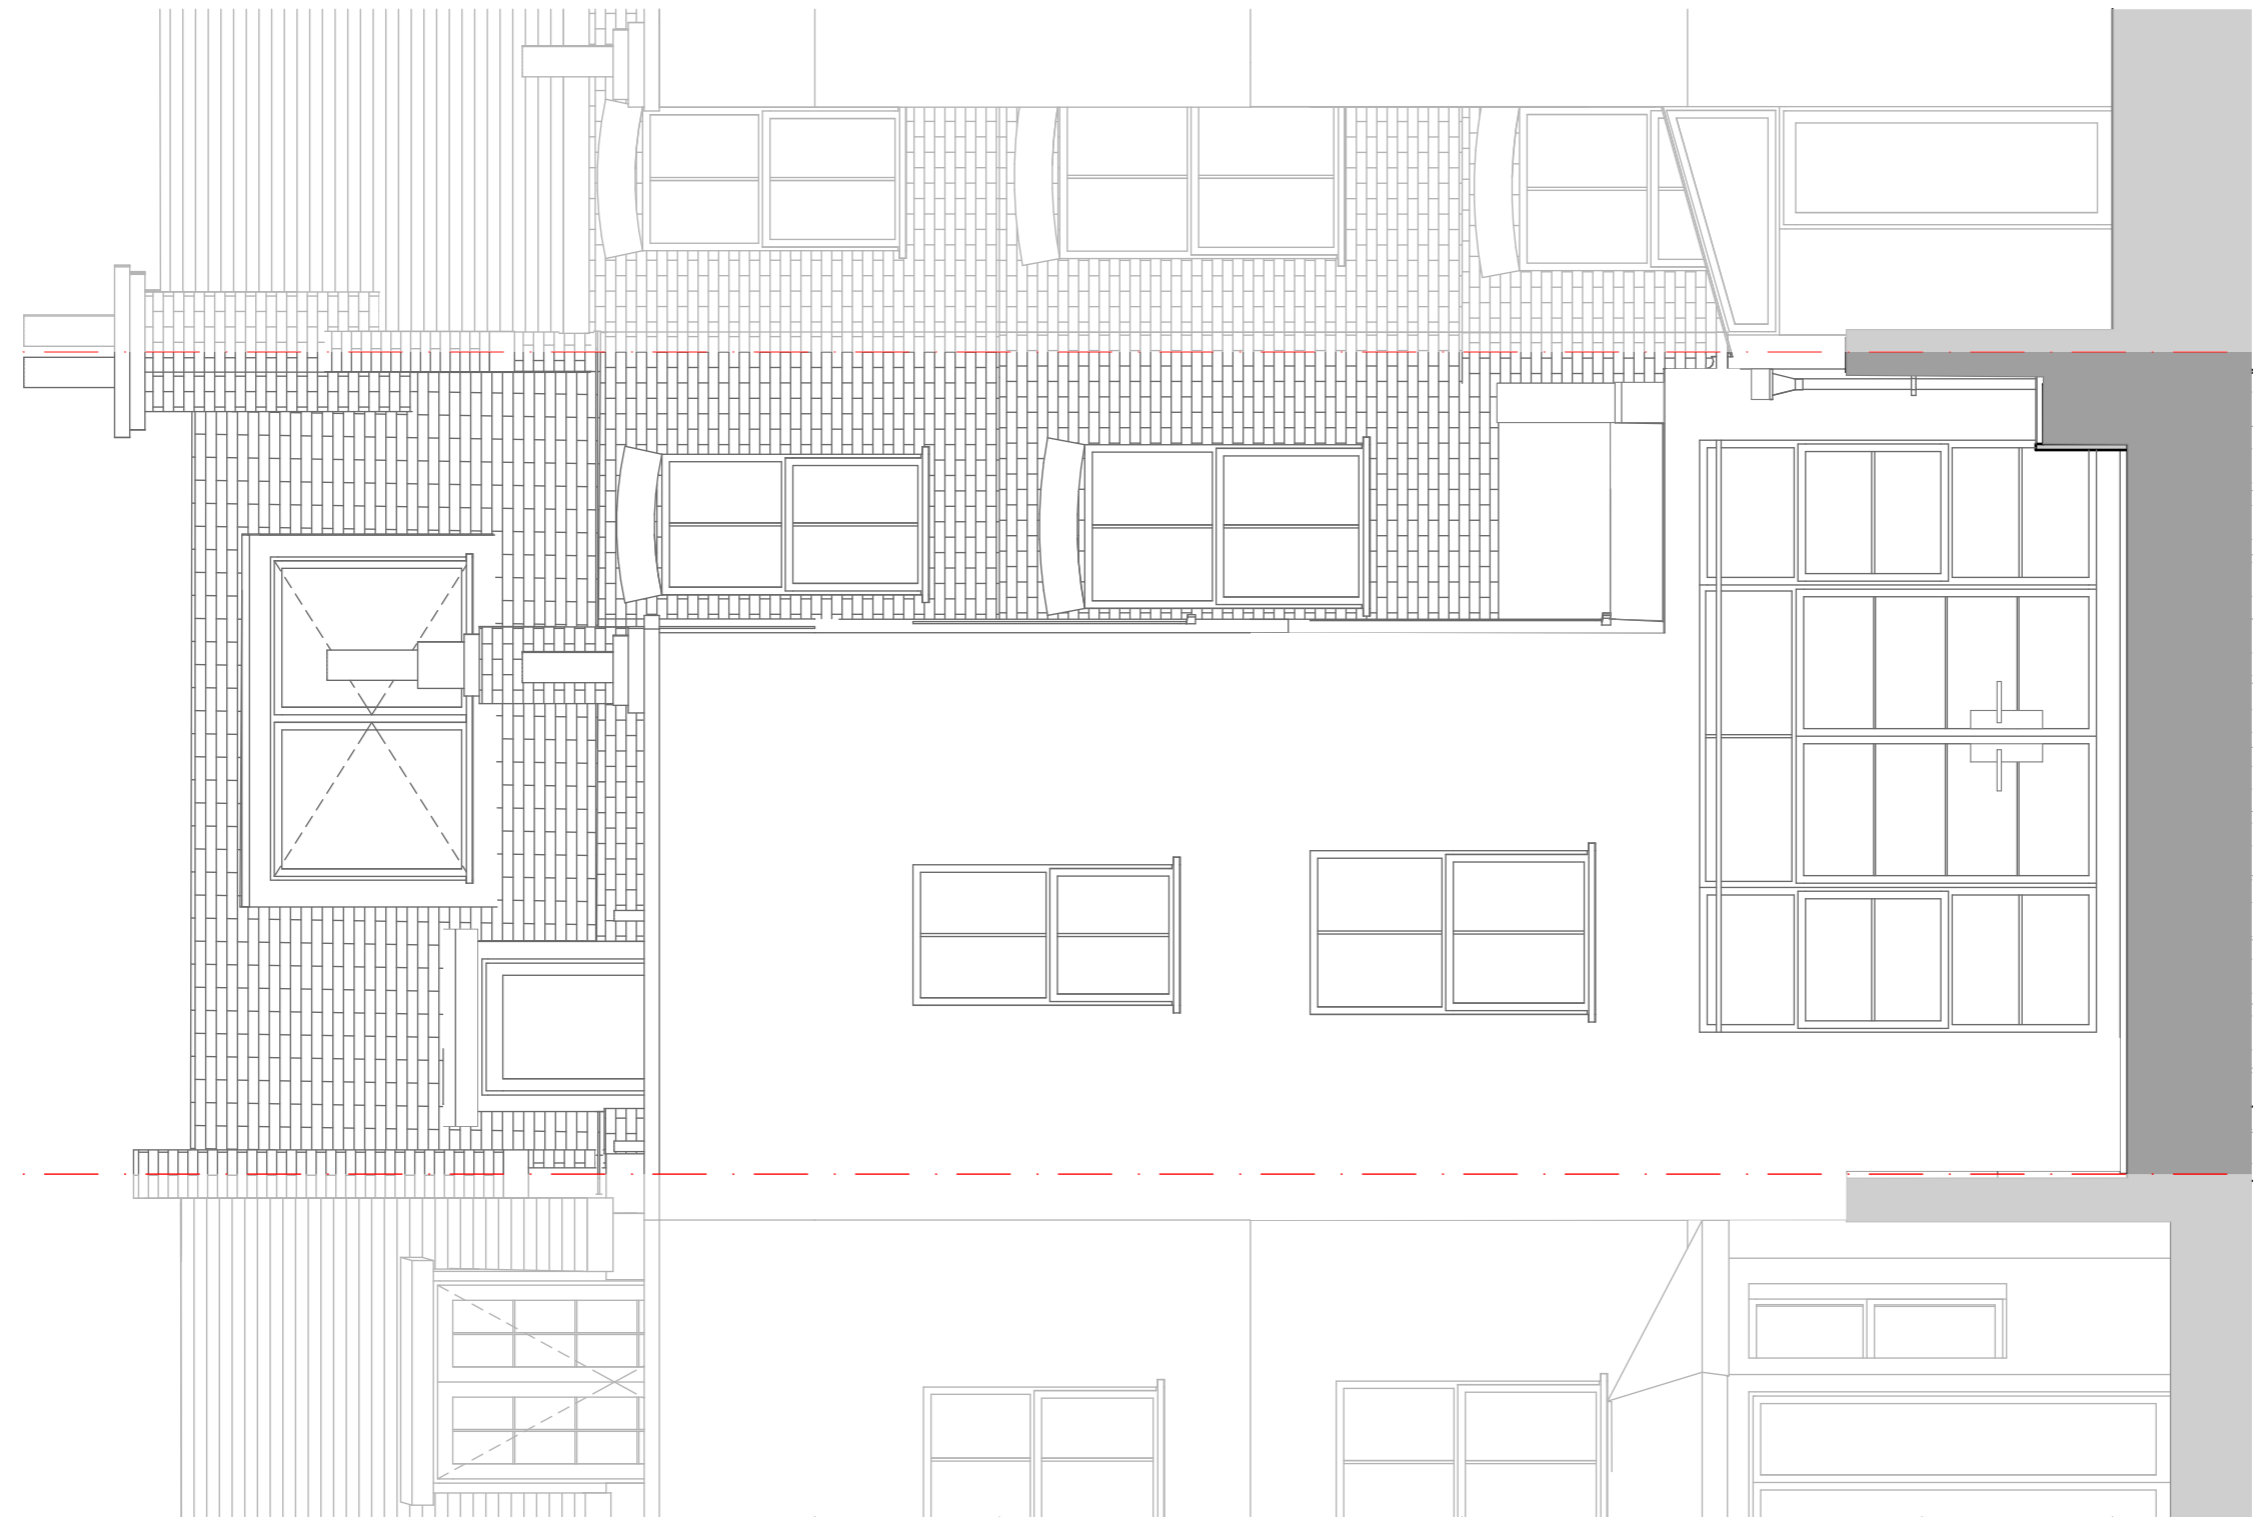

No. 22
 No. 20 Mackeson Road
 No. 18

Rear Elevation
 1:50

MW ARCHITECTS
 Fourth & Fifth Floor - Magdalen House
 136 - 148 Tooley Street
 London
 SE1 2TU
 © Copyright 2016 - All rights reserved
 Matthew Wood Architects Ltd.

Job Title
20 Mackeson Road
 Job Number
1405
 Drawn by - Barry Chippendale

Drawing Status
For Discussion
 Drawing Scale
1:50 at A3
 Do not scale from this drawing. If in doubt, ask.

Created
06/09/17
 Issue Date
30/07/20

Drawing Name
Proposed Rear Elevation
 Layout ID
P2.1
 Revision

Revision Notes