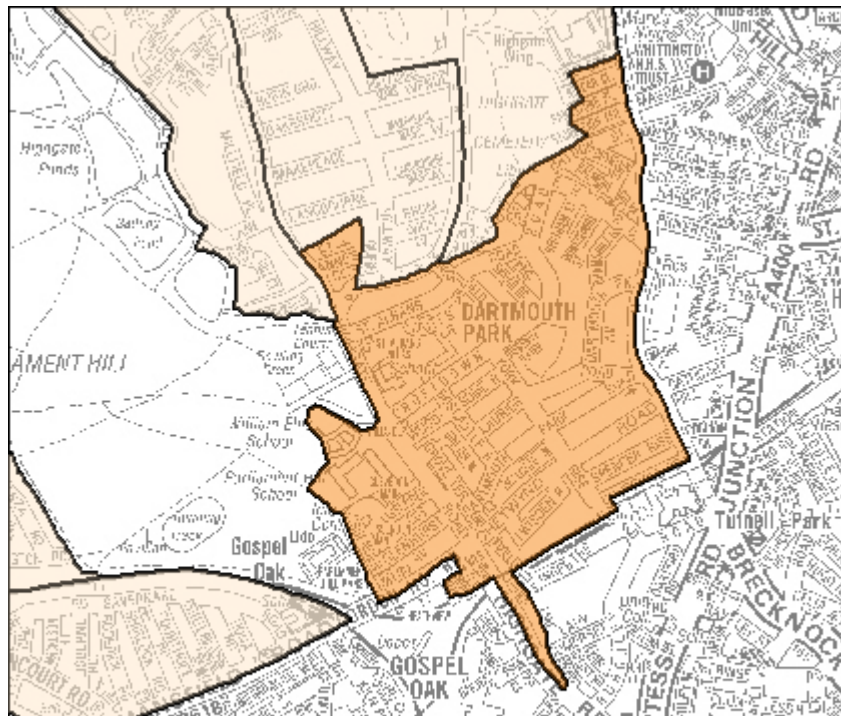

## Dartmouth Park Conservation Area

Reproduced by permission of Geographers' A-Z Map Co. Ltd. Licence No. D0627.  
This product includes mapping data licensed from Ordnance Survey®  
©Crown Copyright 2005. Licence number 100017302