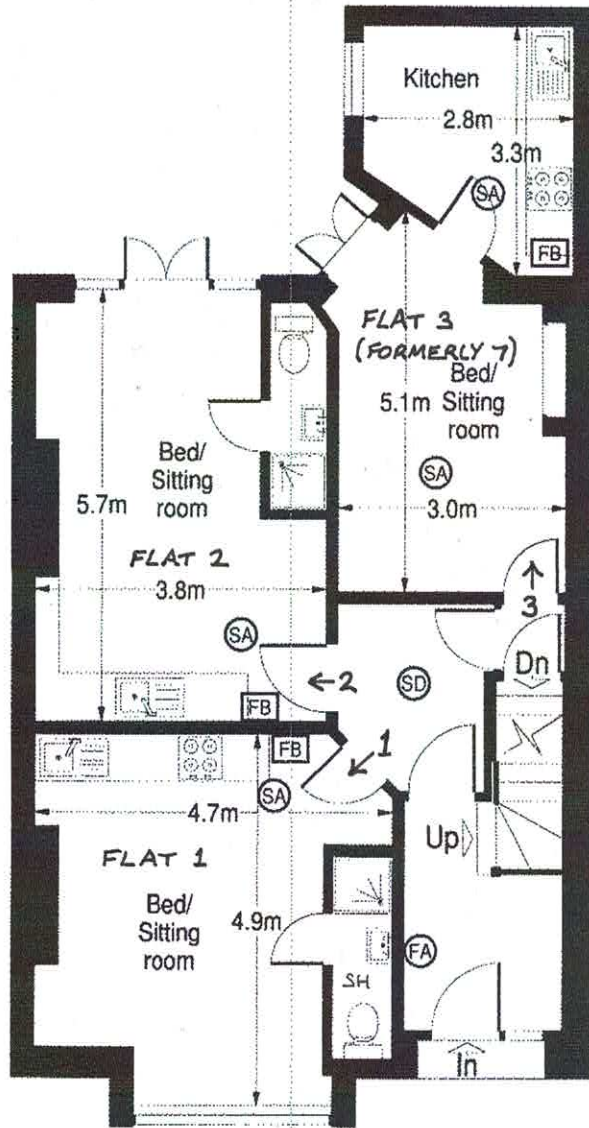

Scale

46 Howitt Road,  
London NW3 4LX

Scale 1:100 (A4 page)  
MAY 2020

DRAWING NO. 20-S-1  
EXISTING FLOOR PLANS 1:100

- ⊙SA - Smoke Alarm
- ⊙FA - Fire Alarm
- ⊙SD - Smoke Detector
- ⊠FB - Fire Blanket

Basement

Ground Floor

First Floor

Second Floor