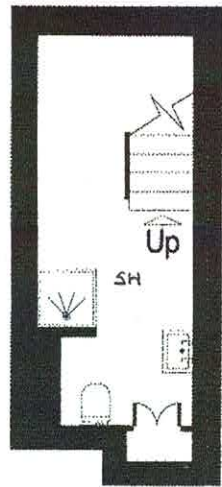

Scale

46 Howitt Road,  
London NW3 4LX

Scale 1:100 (A4 page)  
MAY 2020

DRAWING NO. 20-S-1  
EXISTING FLOOR PLANS 1:100

- ⊙SA - Smoke Alarm
- ⊙FA - Fire Alarm
- ⊙SD - Smoke Detector
- ⊠FB - Fire Blanket

Basement

Ground Floor

First Floor

Second Floor