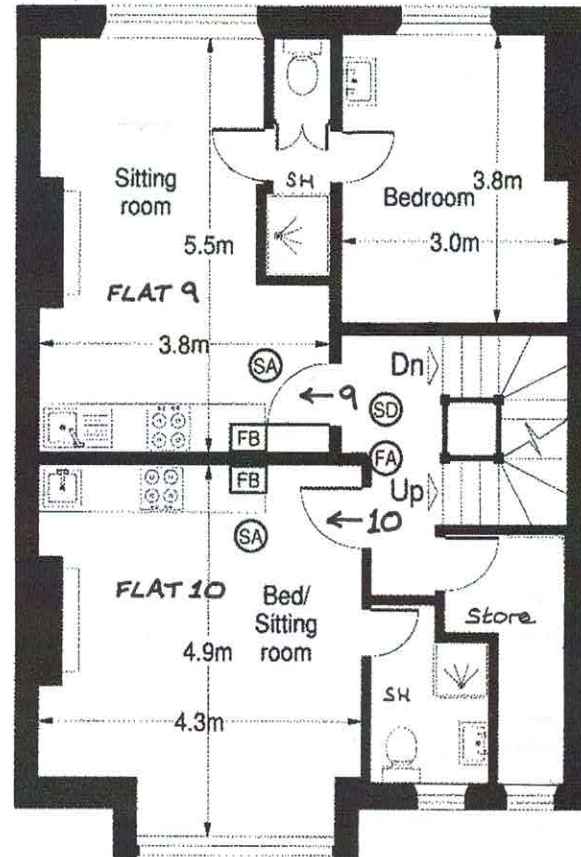

Scale

46 Howitt Road,  
London NW3 4LX

Scale 1:100 (A4 page)  
MAY 2020

DRAWING NO. 20-S-1  
EXISTING FLOOR PLANS 1:100

- ⊙SA - Smoke Alarm
- ⊙FA - Fire Alarm
- ⊙SD - Smoke Detector
- ⊠FB - Fire Blanket

Basement

Ground Floor

First Floor

Second Floor