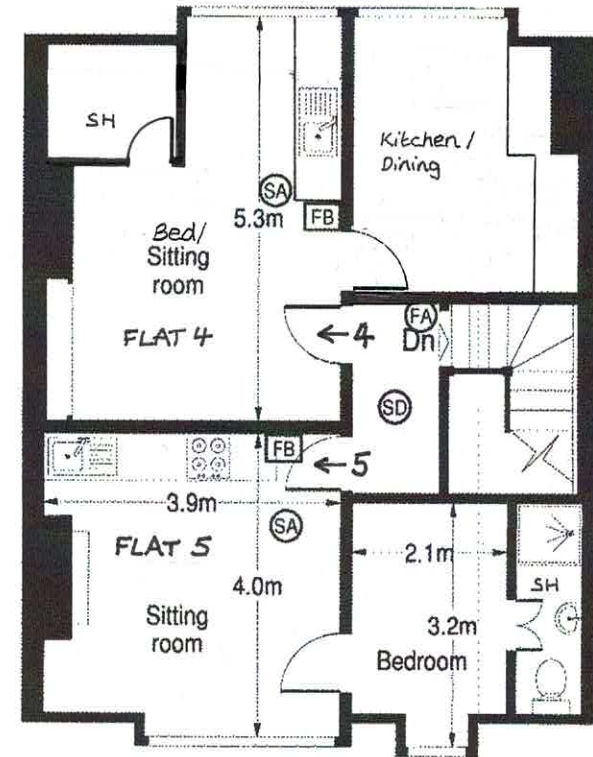

Scale

46 Howitt Road,  
London NW3 4LX

Scale 1:100 (A4 page)  
MAY 2020

DRAWING NO. 20-S-1  
EXISTING FLOOR PLANS 1:100

- ⊙SA - Smoke Alarm
- ⊙FA - Fire Alarm
- ⊙SD - Smoke Detector
- ⊠FB - Fire Blanket

Basement

Ground Floor

First Floor

Second Floor