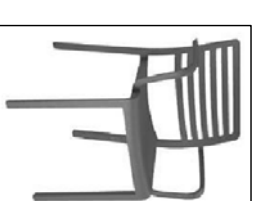

GRANITE UMBRELLA BASE,
ROUND, 25KG
UMBRELLA BASES
BAG025S

GLATZ FORTINO®
GIANT UMBRELLAS,
ALUMINIUM FRAME .

UMBRELLA AND BASE
TO BE USED FOR EACH
TABLE.

BENTLEY ARM CHAIR

MONACO TABLE TOP

BENTLEY SIDE CHAIR