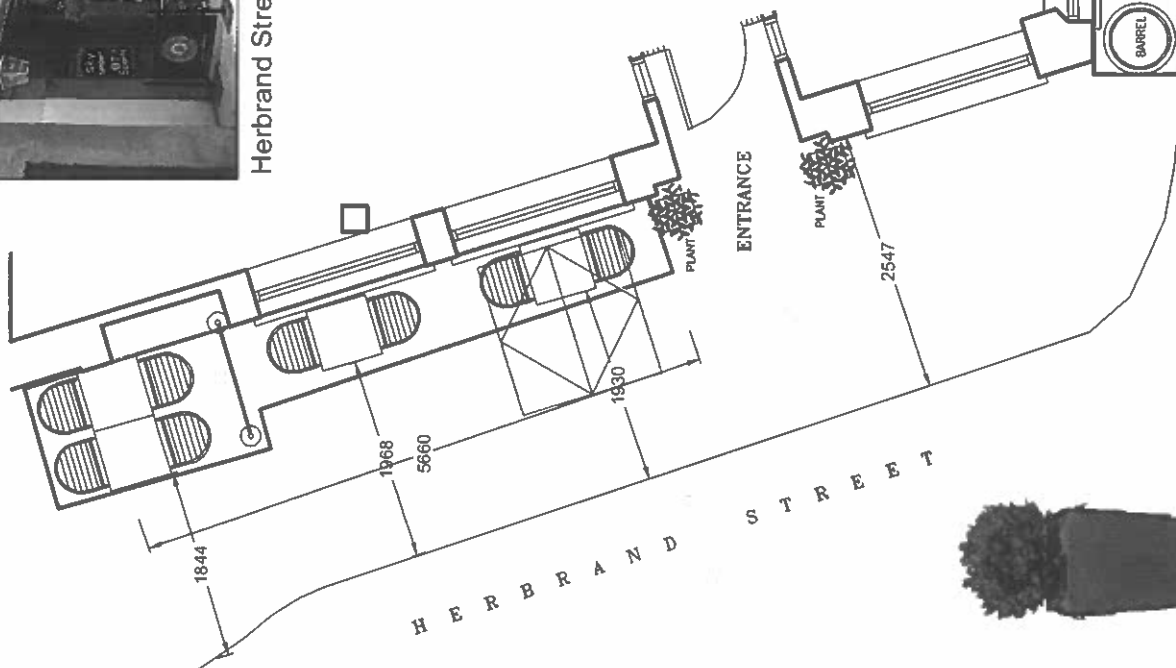

PLANTING

C O L O N N A D E S T R E E T

PAVEMENT LAYOUT PLAN

UPDATED FINAL PLAN