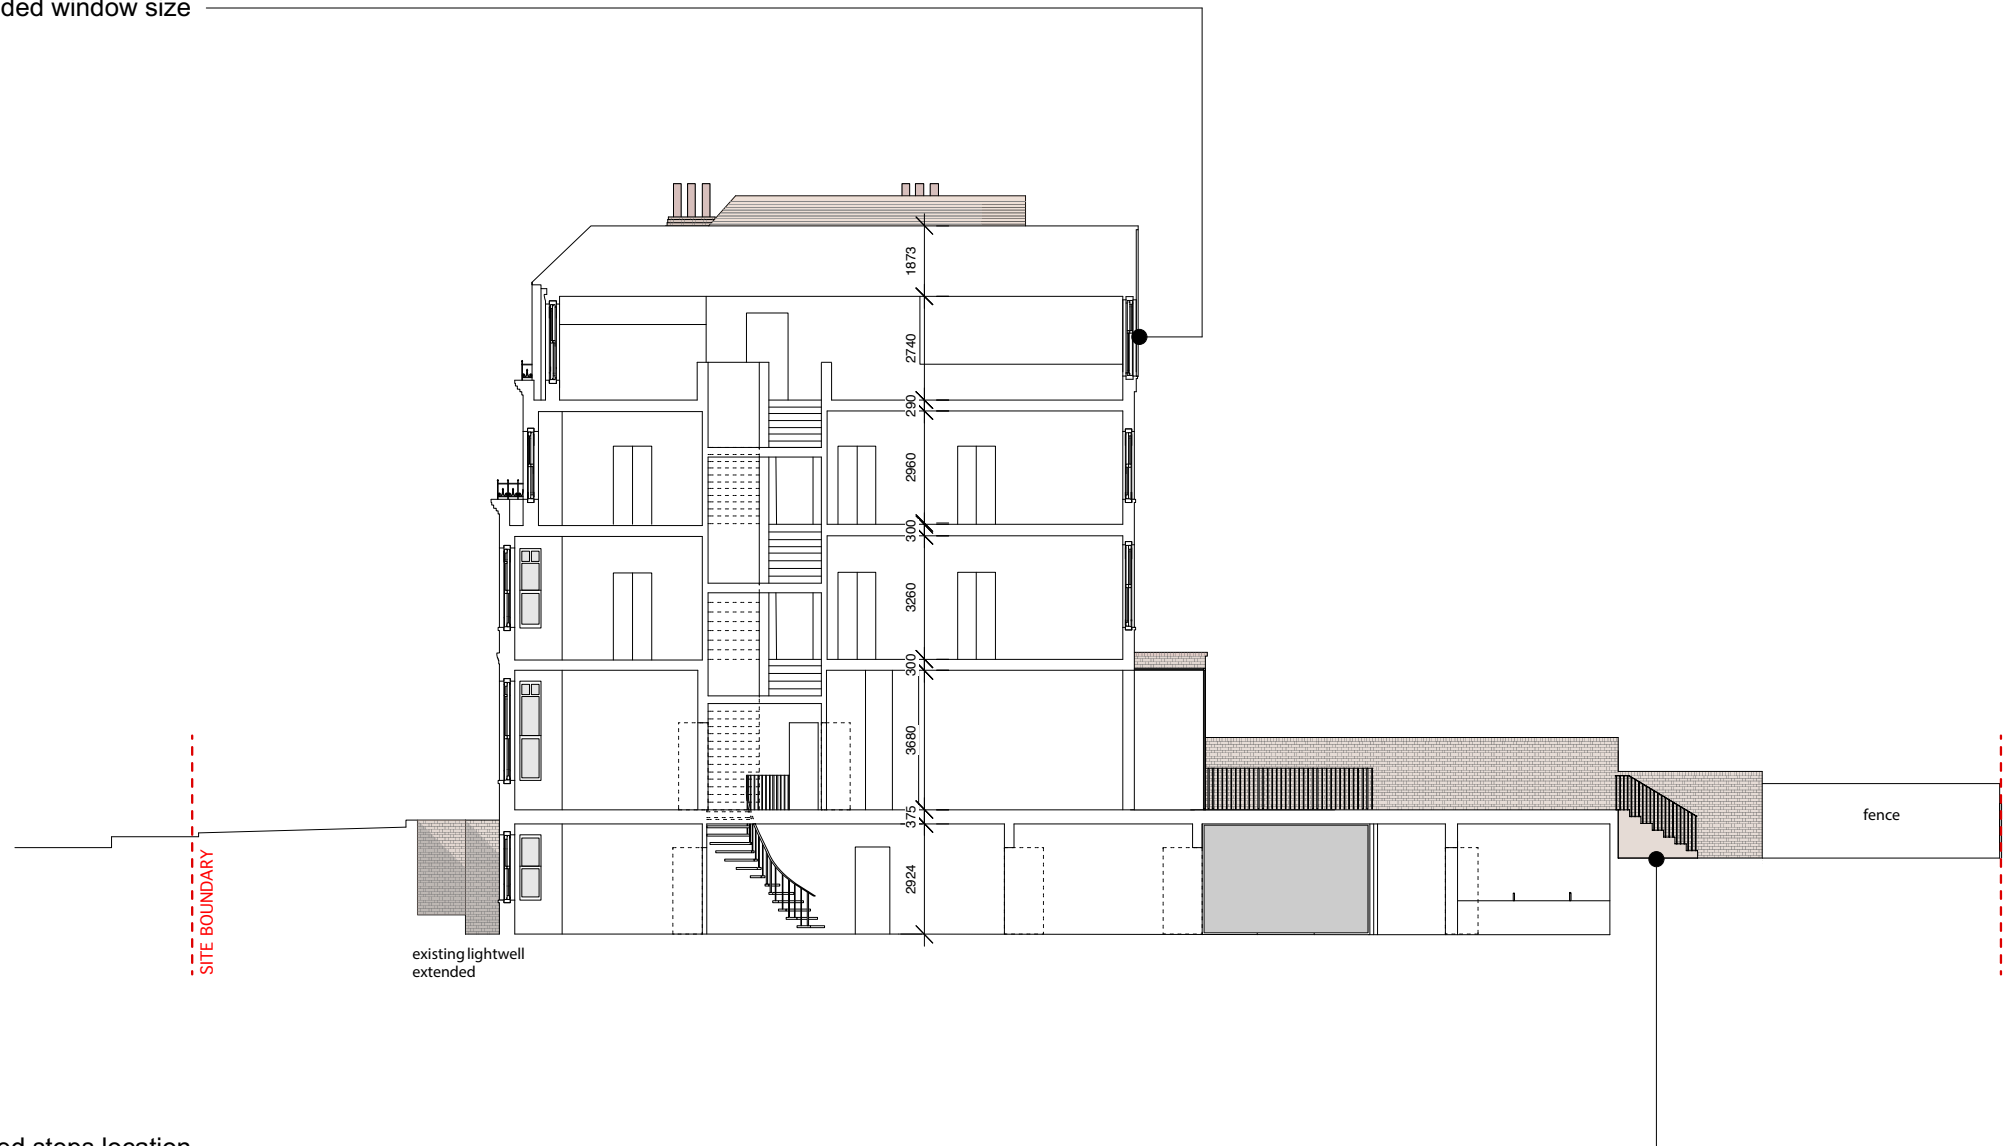

Amended window size

Amended steps location

Revision	Date	Description	Drawn	Check
D	23/07/2020	Proposed section FF	RC	GB
C	11/05/2020	Proposed section FF	RC	GB

PINZAUER

WWW.PINZAUER.COM

Project **2 Maresfield Gardens** Project number **0052**

Client **2 Maresfield Limited**

Drawing name **Proposed section FF** Drawing number **0052_305**

Date	11/05/2020	Revision	D
Scale / Format	1:1, 1:1000 at A3	Drawn / Checked	RC / GB
Approved	GB	Planning	
CAD Reference	001_PL_Planning_R02.pln		