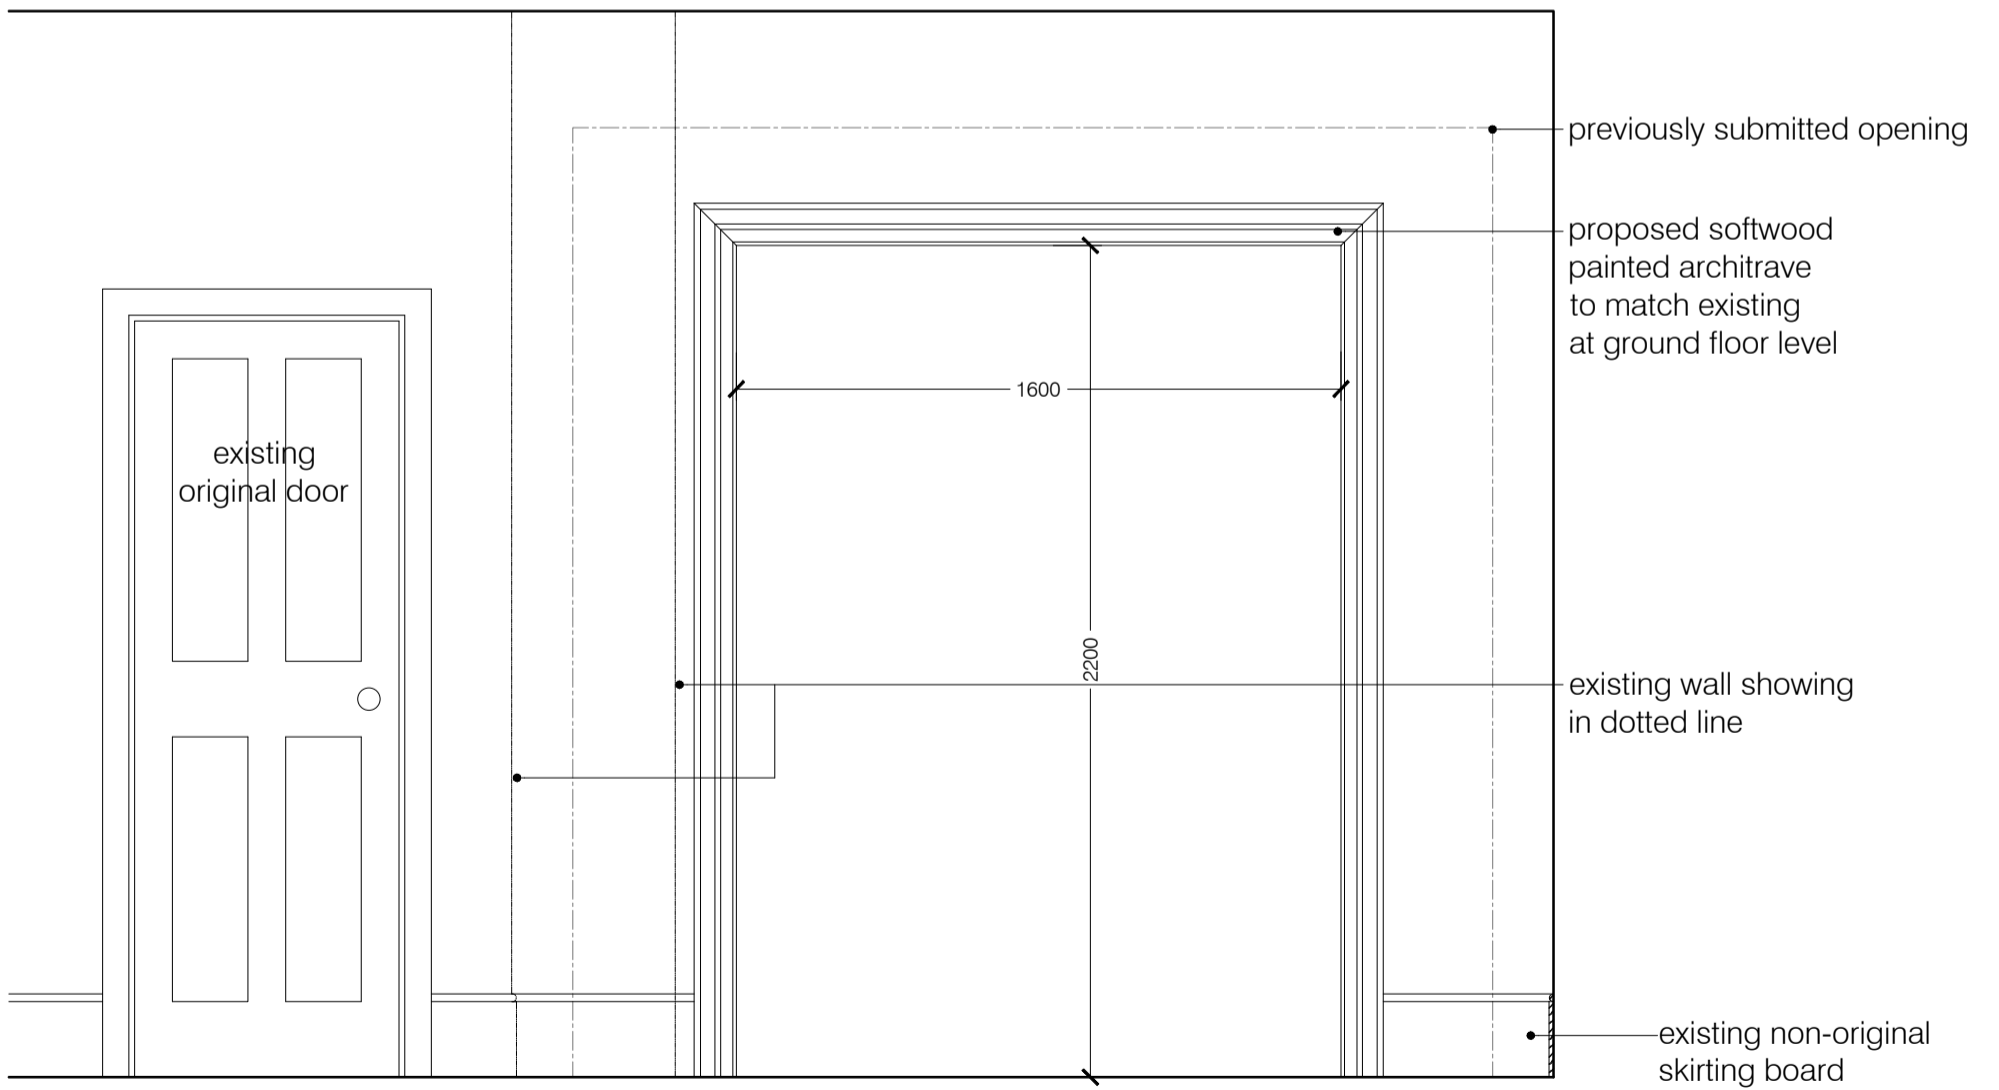

01 SECOND FLOOR ELEVATION 01  
scale 1:20

02 SECOND FLOOR ELEVATION 02  
scale 1:20

rev A. 28/07/2020 - reduced opening

project	
57 GLOUCESTER CRESCENT NW1 7EG	
status / number	scale
PLANNING / 500-201	1:20 @ A3
drawing	date
EXISTING & PROPOSED ELEVATIONS 01 & 02	25.05.2020