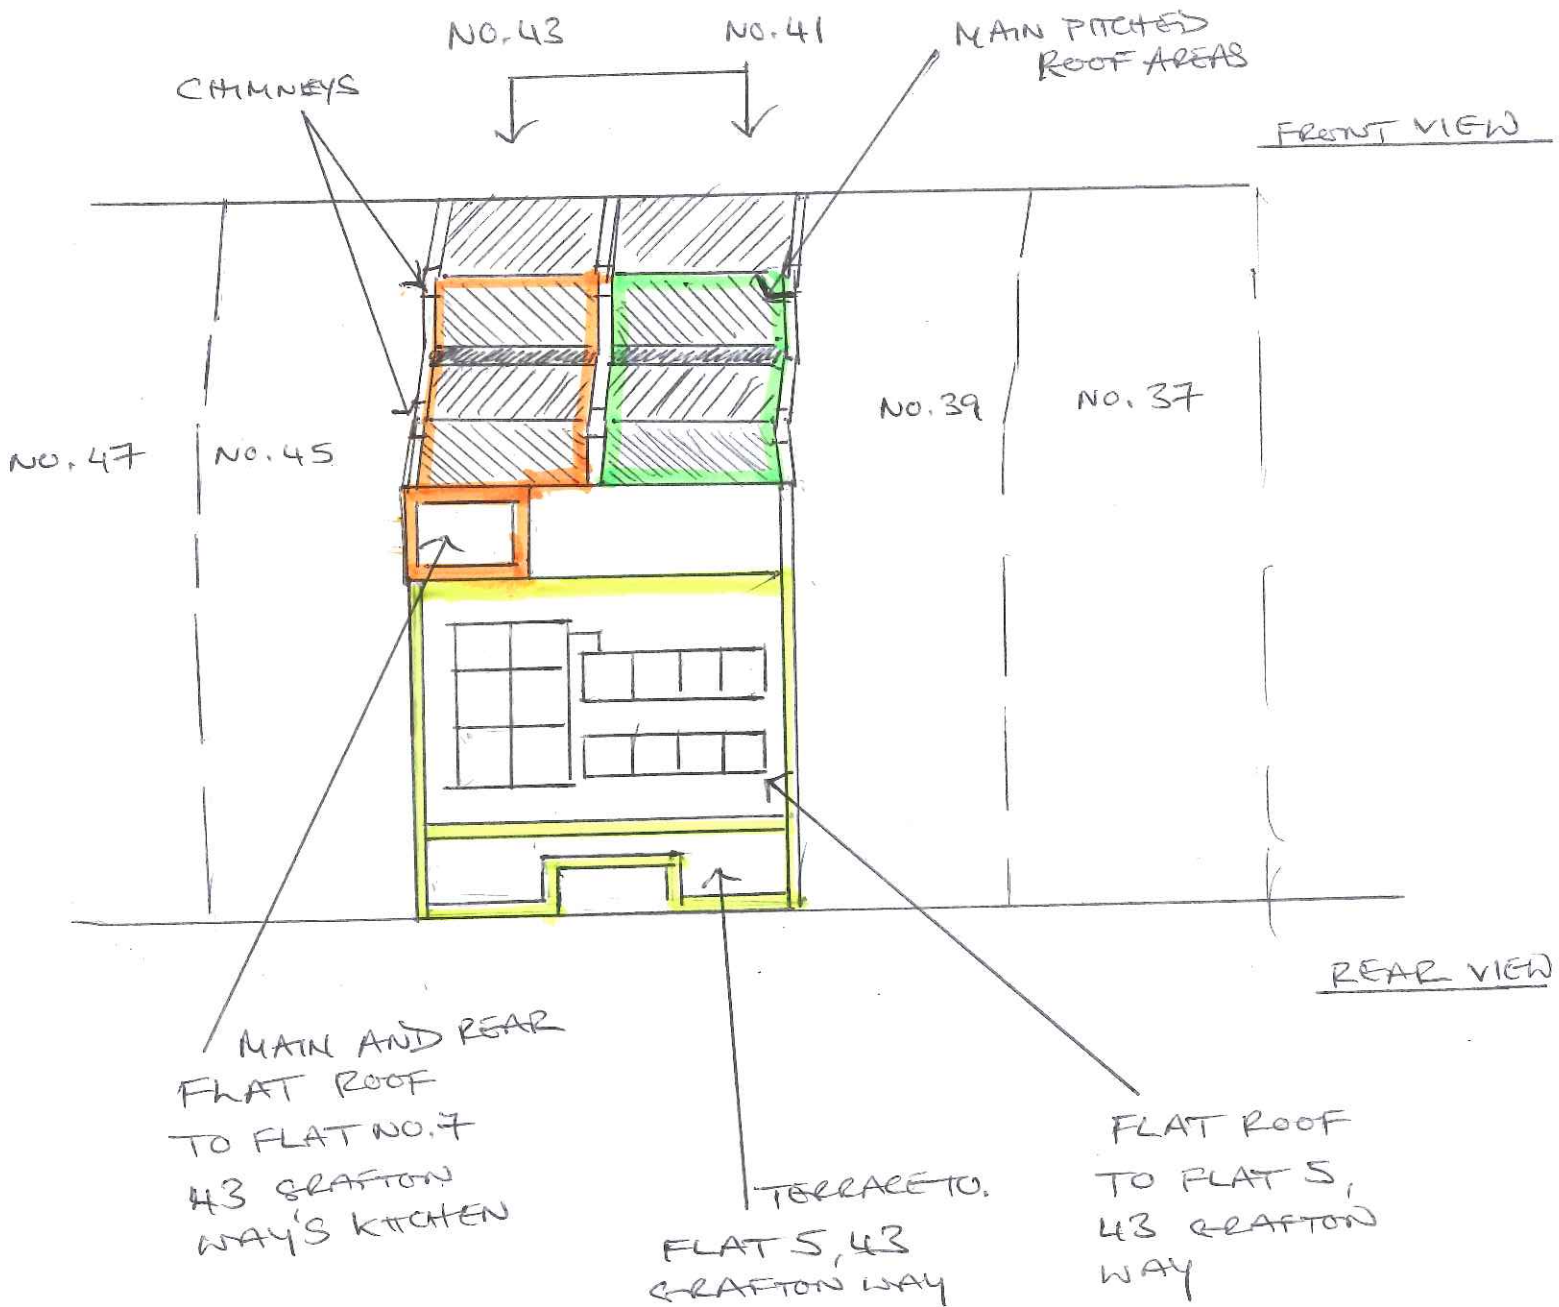

SKETCH OF ROOF LAYOUT FOR PROPOSED WORKS  
AT 41 - 43 GRAFTON WAY, LONDON, W1T 5DQ

NOT TO SCALE

KEY:-

- GREEN - FLATS 5, 41 GRAFTON WAY
- YELLOW - FLATS 5, 43 GRAFTON WAY
- ORANGE - FLAT 7, 43 GRAFTON WAY