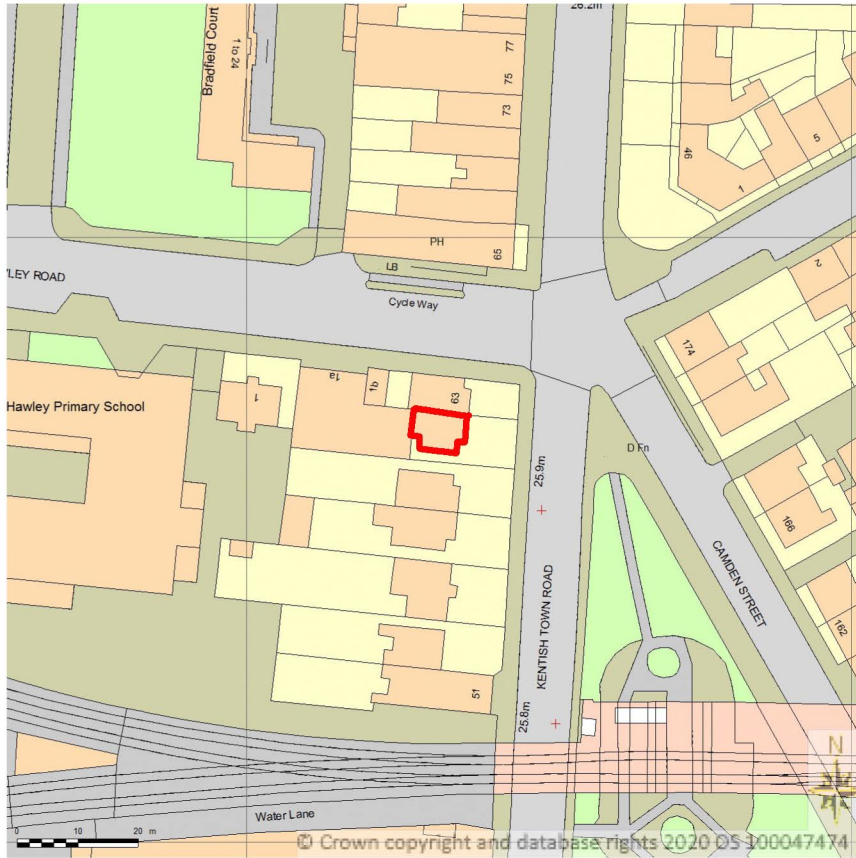

SITE LOCATION PLAN
AREA 2 HA
SCALE 1:1250 on A4
CENTRE COORDINATES: 528931, 184268

Supplied by Streetwise Maps Ltd
www.streetwise.net
Licence No: 100047474
25/07/2020 15:56