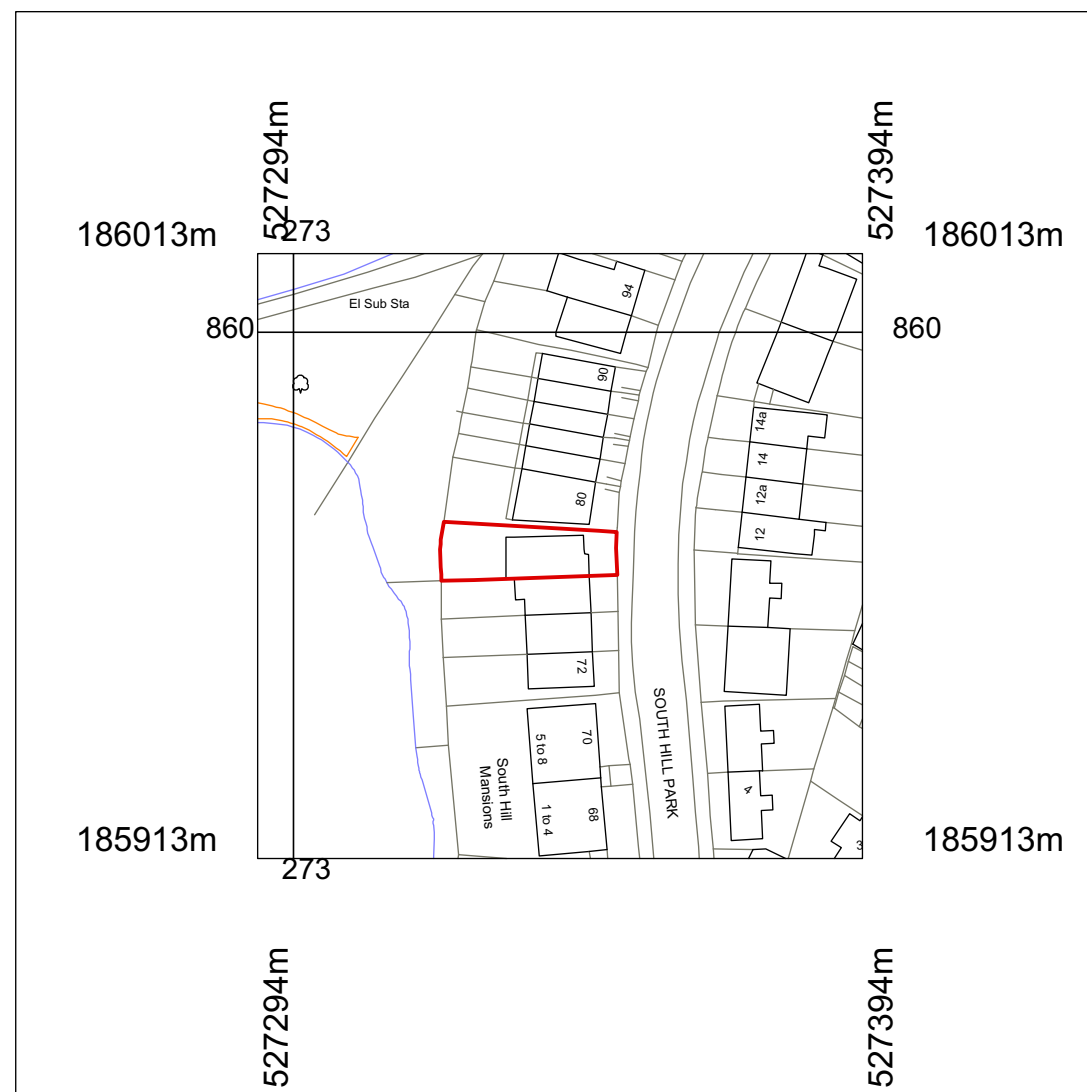

PLANNING
OUTPOST

studio@outpostlondon.com

020 7928 2481

Purple Studio, Old Paradise Yard
20 Carlisle Lane, London, SE1 7LG

Project Title:

**78 SOUTH HILL PARK
LONDON NW3 2SN**

Drawing Title:

Site Location Plan

Scale: 1:1250@A3 Date: 16.05.19

Revision: Drawing No.:

B (TP)_1000