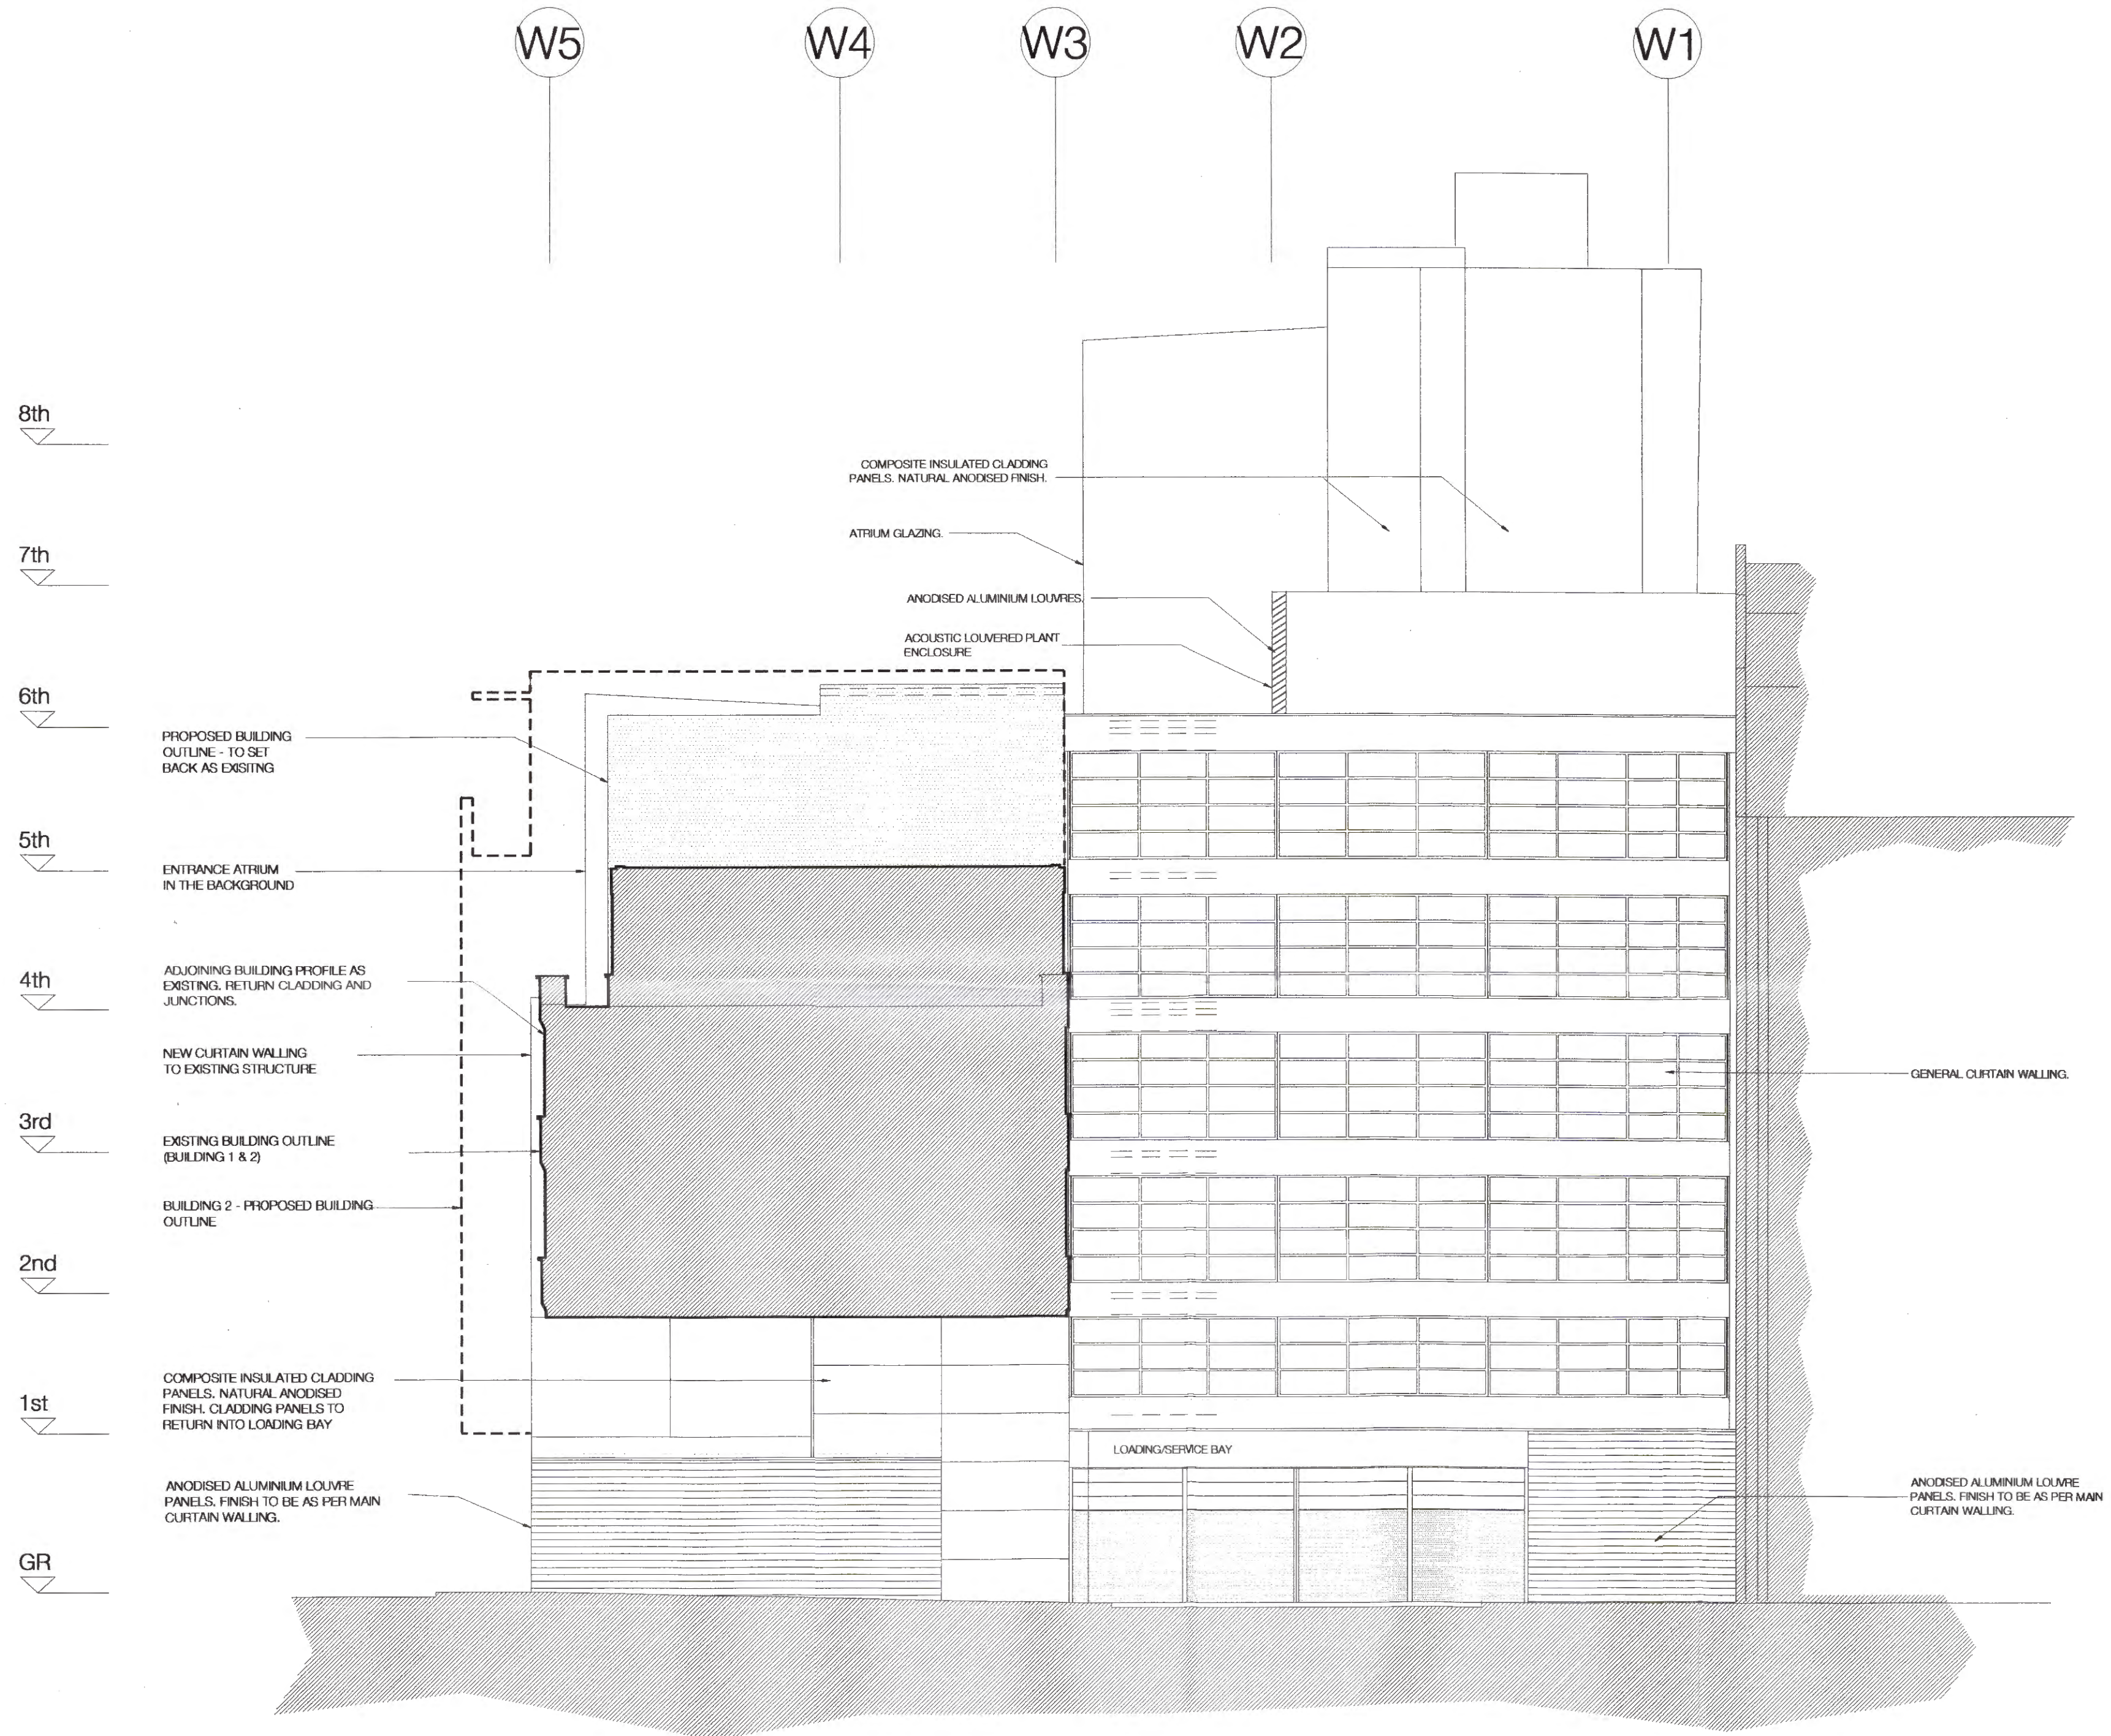

Information  
Do not scale this drawing all dimensions to be checked on site

Existing building outline

Amendments			
Rev	Date	Revisions	By Chkd
A	07.12.00	SCHEME REVISED TO CAMDEN COMMENTS	KC
B	24.01.01	SCHEME REVISED TO CAMDEN COMMENTS	KC

Job title  
PROCTER HOUSE

Drawing title  
NORTH ELEVATION  
CATTON STREET

Date	Job no	Drawing no	Revision
02OCT00	P1610	AL(7)016	B
Scale	Drawn	Checked	
1:100	JKM	IM	