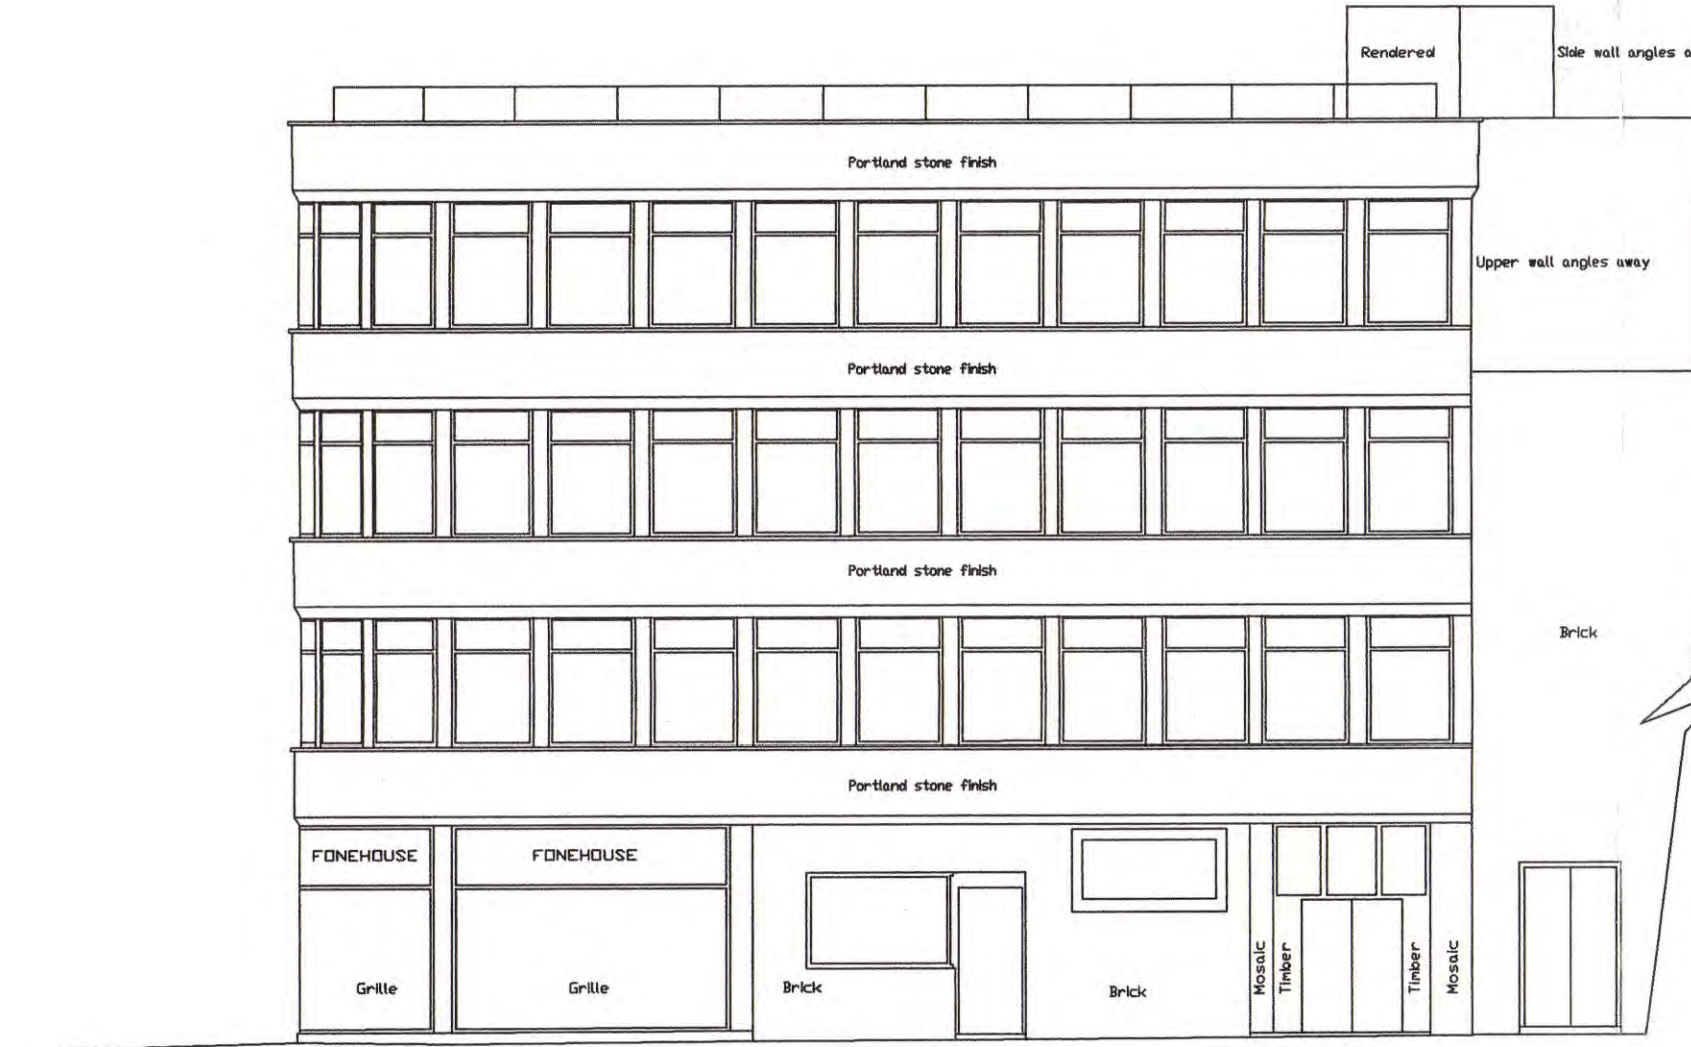

Building 1 'Procter House'

SOUTH BLOCK NORTH FACE

Building 1 'Procter House'

SOUTH BLOCK SOUTH FACE

Information  
Do not scale this drawing all dimensions to be checked on site

CDM QUALITY CHECK			
FORM No	REV	DATE	AUTHORISED

WEST BLOCK NORTH FACE

20.000m

PSX0005274

BASEMENT ENTRANCE LOOKING NORTH

20.000m

Job title  
Procter House  
Holborn

Drawing title  
KN D Survey 'existing'  
North & South elevations

Date	Job no	Drawing no
22/11/00	1610	AL(1)013
1/100	BW	Checked