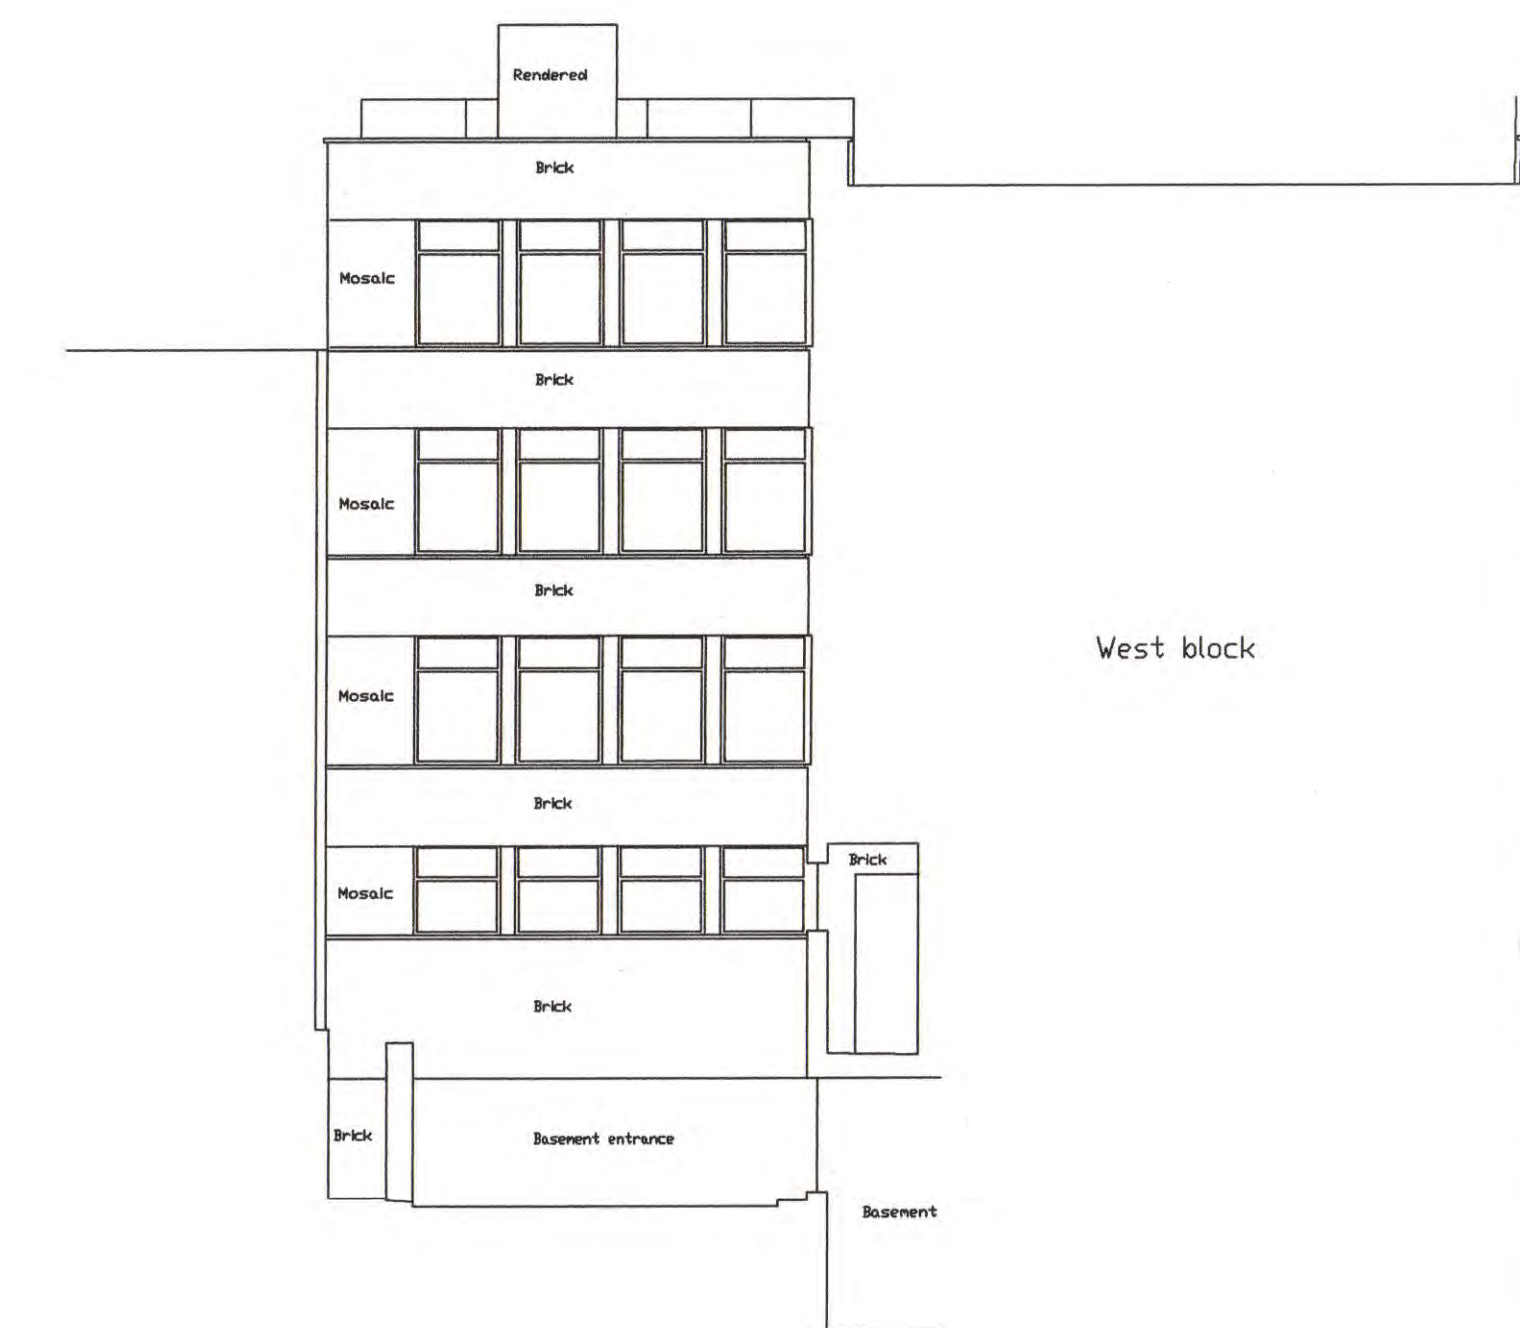

Building 1 'Procter House'

SOUTH BLOCK NORTH FACE

Building 1 'Procter House'

SOUTH BLOCK SOUTH FACE

Information  
Do not scale this drawing all dimensions to be checked on site

CDM QUALITY CHECK			
FORM No	REV	DATE	AUTHORISED

WEST BLOCK NORTH FACE

20.000m

PSX0005274

BASEMENT ENTRANCE LOOKING NORTH

20.000m

Job title  
Procter House  
Holborn

Drawing title  
KN D Survey 'existing'  
North & South elevations

Date	Job no	Drawing no
22/11/00	1610	AL(1)013
1/100	BW	Checked