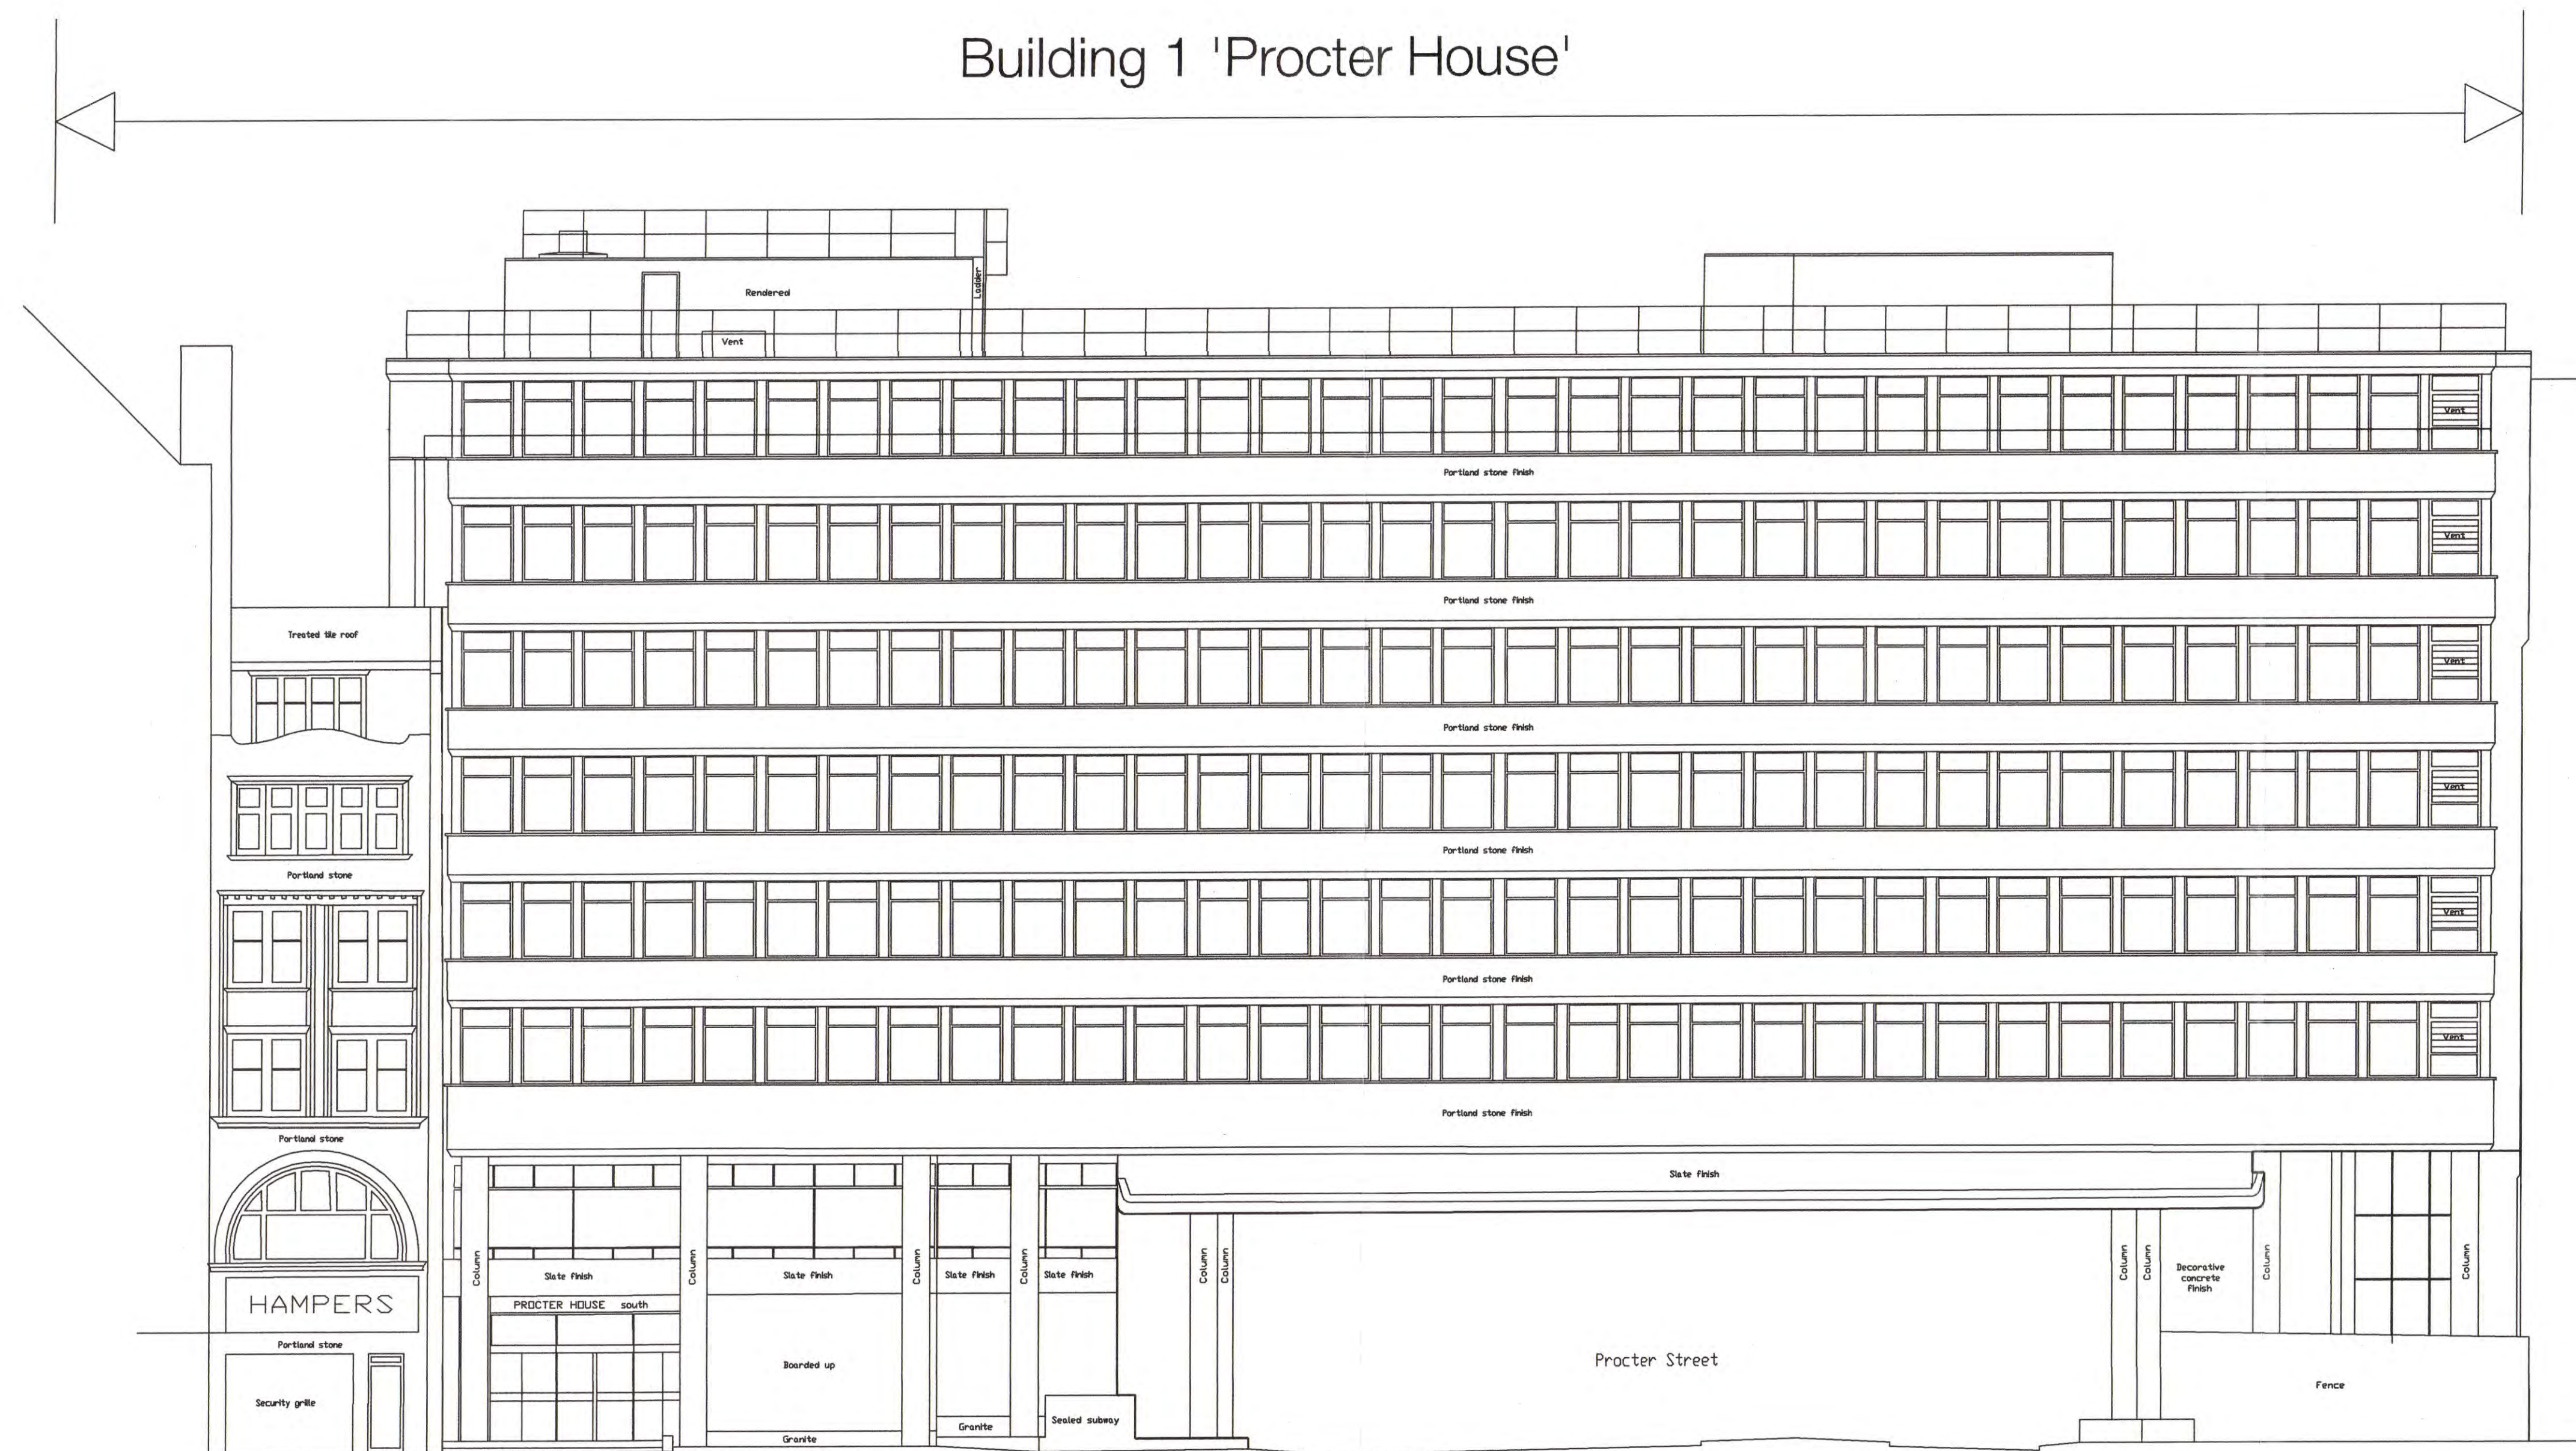

Building 1 'Procter House'

SOUTH BLOCK NORTH FACE

Building 1 'Procter House'

SOUTH BLOCK SOUTH FACE

Information  
Do not scale this drawing all dimensions to be checked on site

CDM QUALITY CHECK			
FORM No	REV	DATE	AUTHORISED

WEST BLOCK NORTH FACE

20.000m

PSX0005274

BASEMENT ENTRANCE LOOKING NORTH

20.000m

Job title  
Procter House  
Holborn

Drawing title  
KN D Survey 'existing'  
North & South elevations

Date	Job no	Drawing no
22/11/00	1610	AL(1)013
1/100	BW	Checked