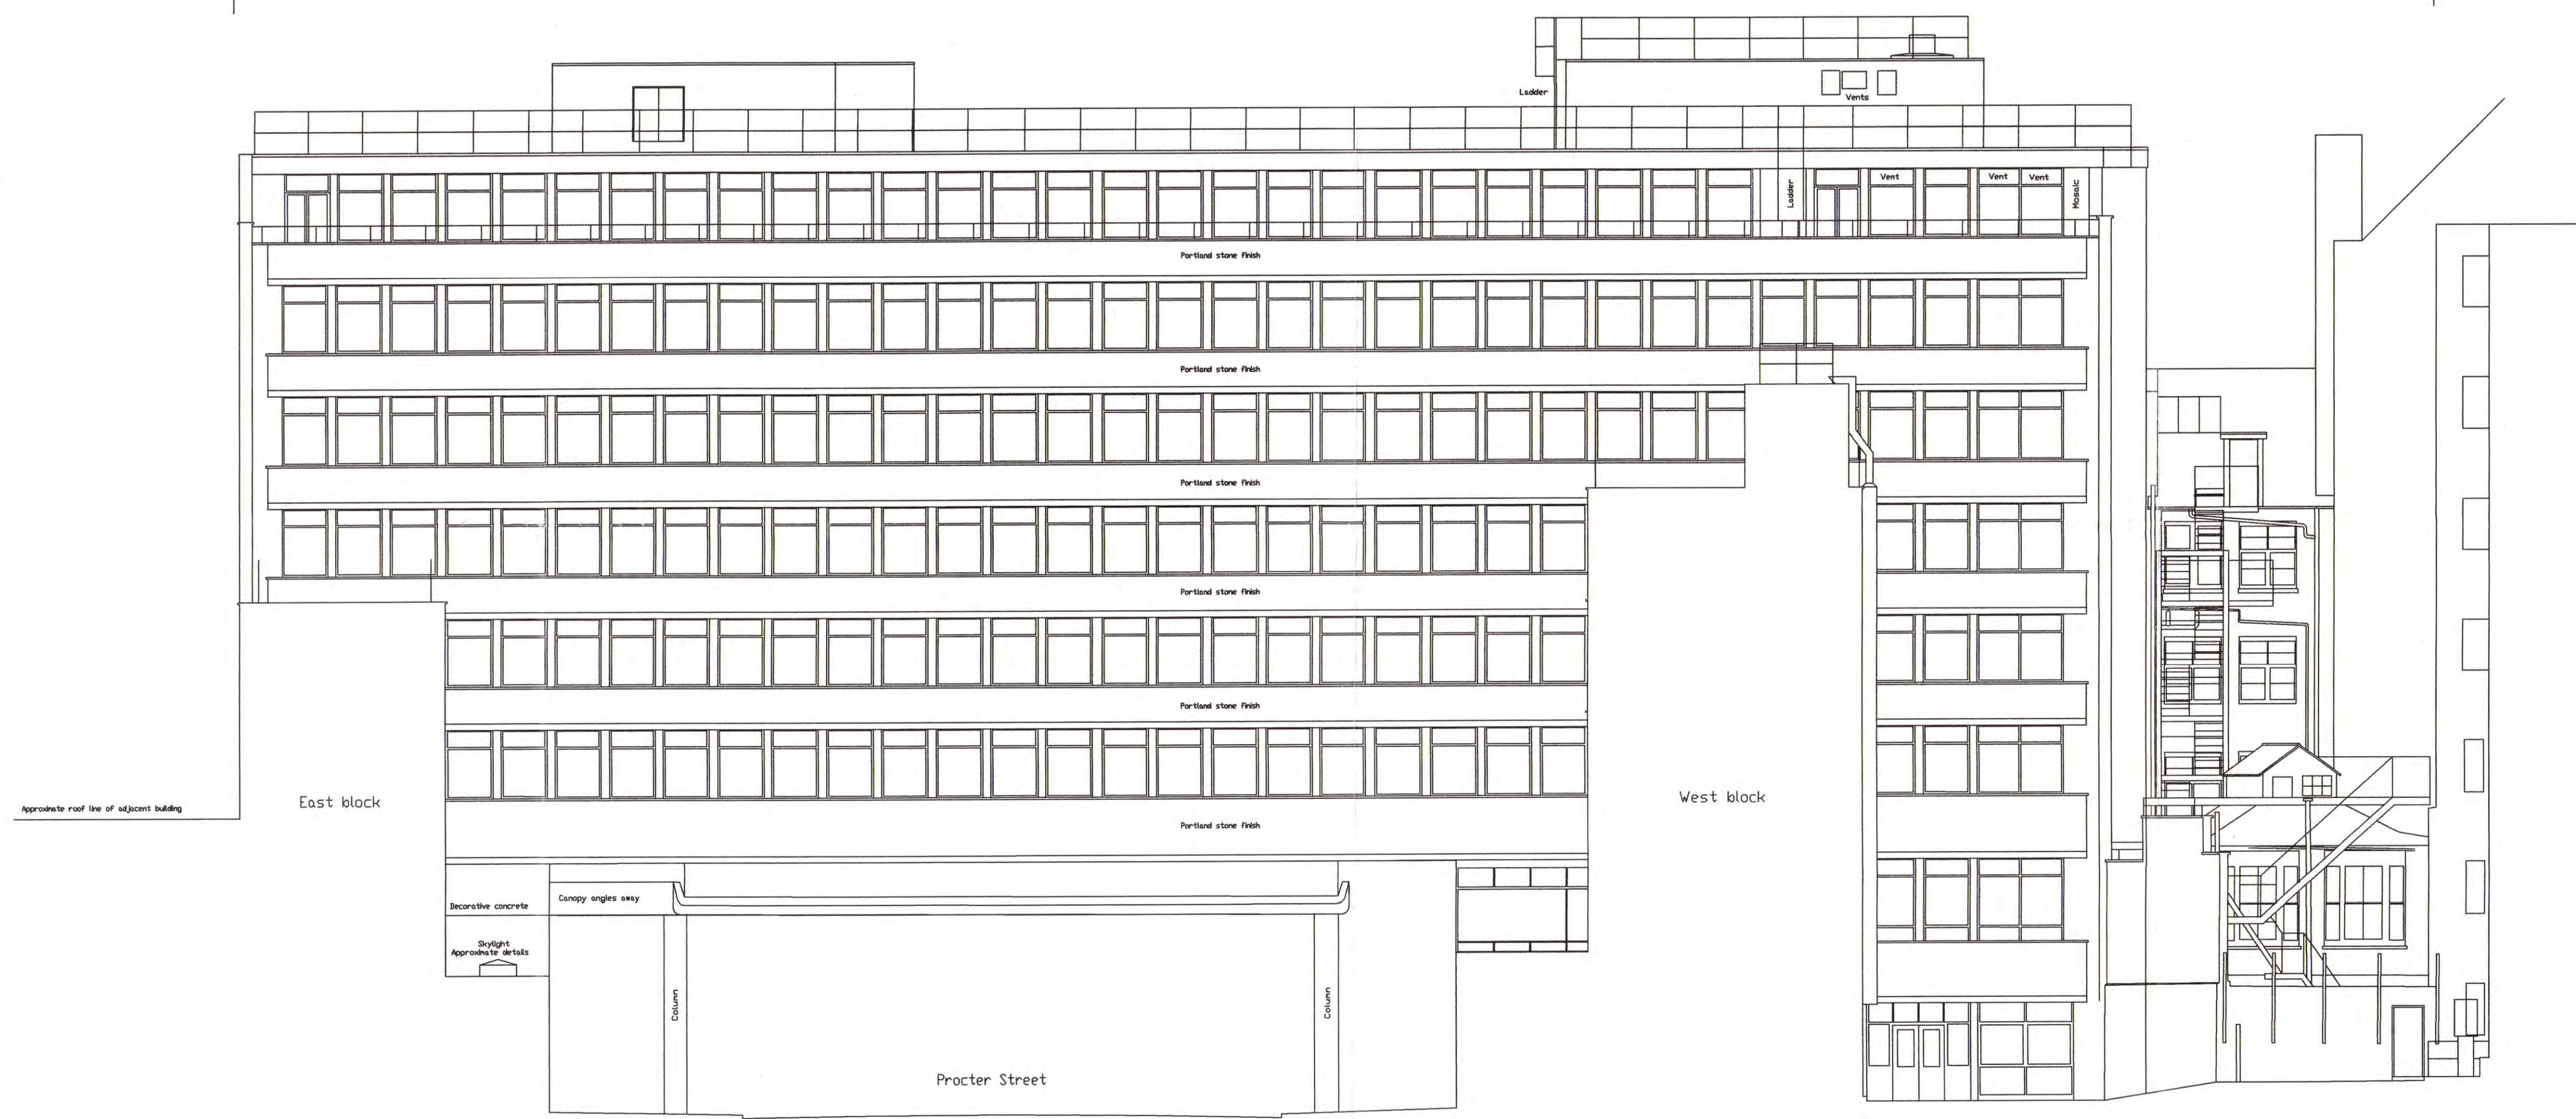

Building 1 'Procter House'

SOUTH BLOCK NORTH FACE

Building 1 'Procter House'

SOUTH BLOCK SOUTH FACE

Information  
Do not scale this drawing all dimensions to be checked on site

CDM QUALITY CHECK			
FORM No	REV	DATE	AUTHORISED

WEST BLOCK NORTH FACE

20.000m

PSX0005274

BASEMENT ENTRANCE LOOKING NORTH

20.000m

Job title  
Procter House  
Holborn

Drawing title  
KN D Survey 'existing'  
North & South elevations

Date	Job no	Drawing no
22/11/00	1610	AL(1)013
1/100	BW	Checked