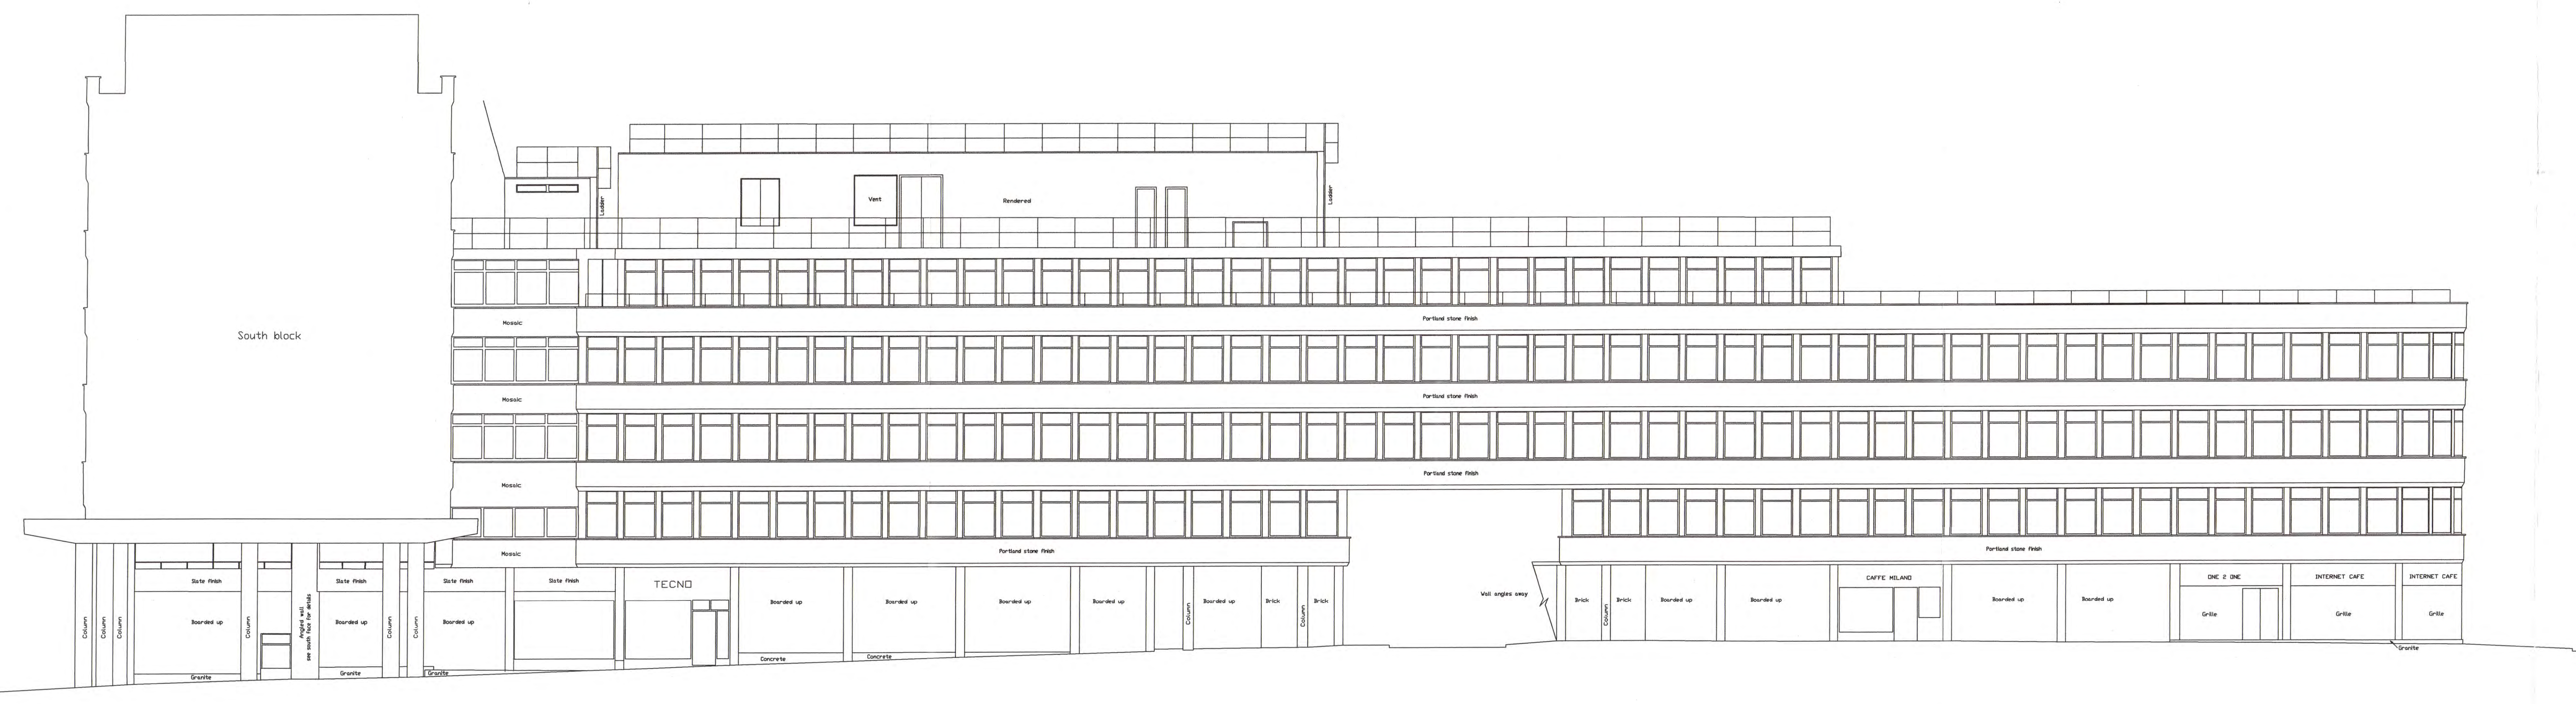

WEST BLOCK WEST FACE

WEST BLOCK EAST FACE

PSX0005274

Job title
Procter House
Holborn

Drawing title
KND Survey 'existing'
West block elevations

Date	Job no	Drawing no
22/11/00	1610	AL11012
Scale	Drawn	Checked
1/100	BW	