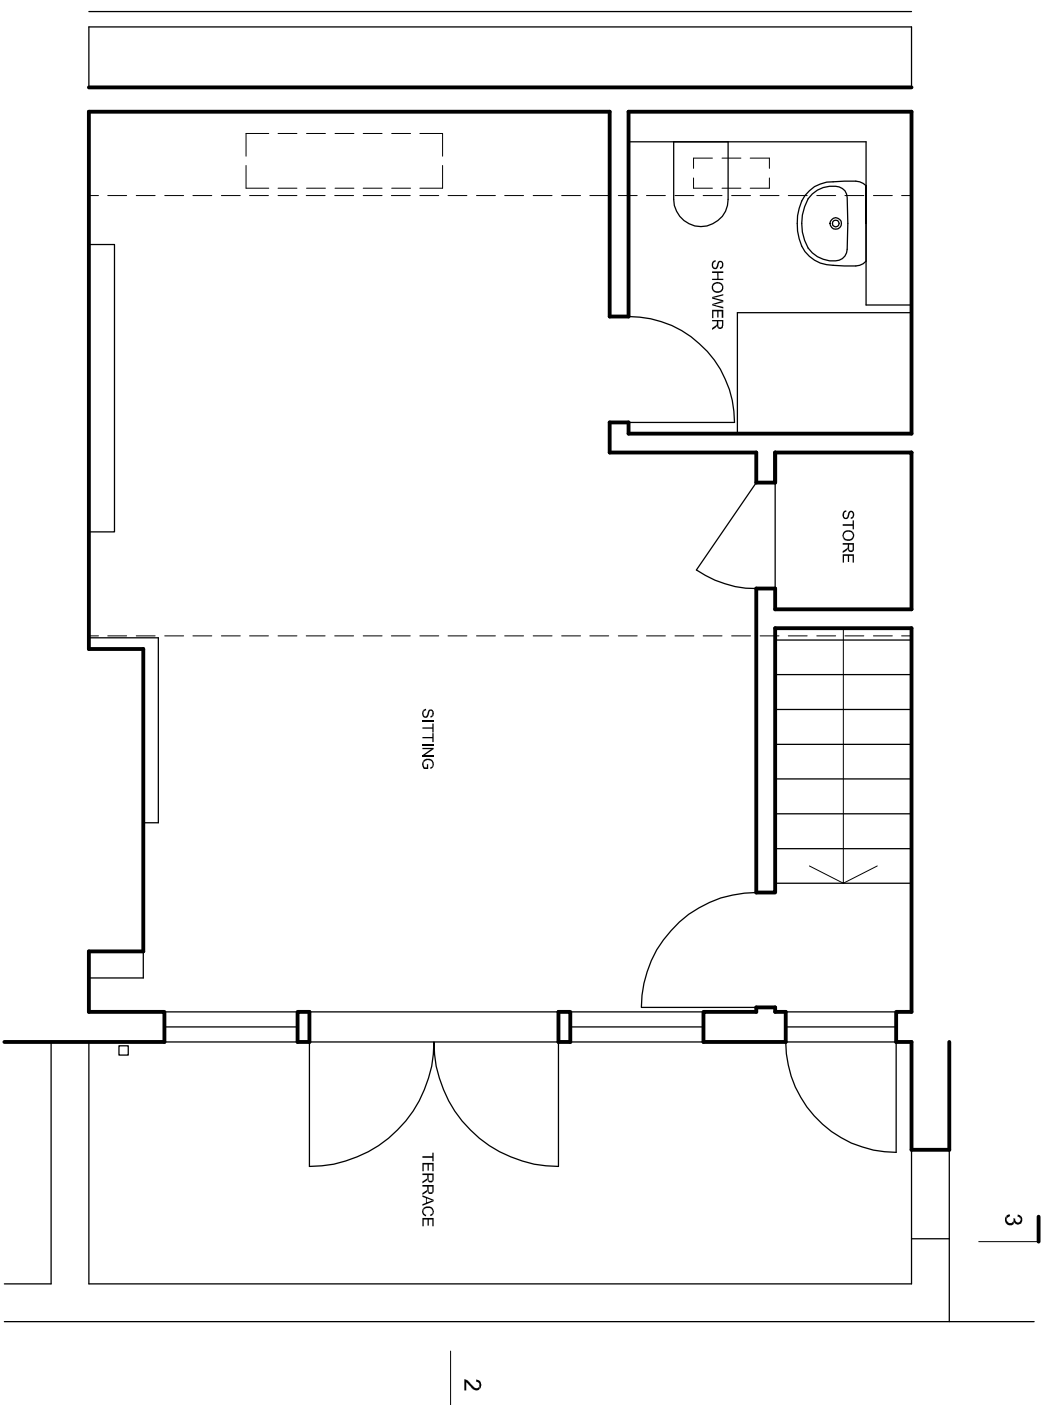

NOTES

DO NOT SCALE FROM DRAWING.  
DIMENSIONS TO BE CONFIRMED  
ON SITE

**DAVIES ARCHITECTURE LTD**

28 ELLIOTT SQ  
LONDON NW3 3SU  
TEL 020 7483 0669

**JOB**  
MR&MRS ERESHCHENKO  
4 CARLINGFORD RD  
LONDON NW3 1RX

**TITLE**  
EXISTING  
3RD FLOOR PLAN  
SECTIONS

**DATE** 8.7.20  
**SCALE** 1:50 @A3

**DRAWING NO** CAR4-EX-GA-01

1 PLAN

2 SECTION

3 SECTION