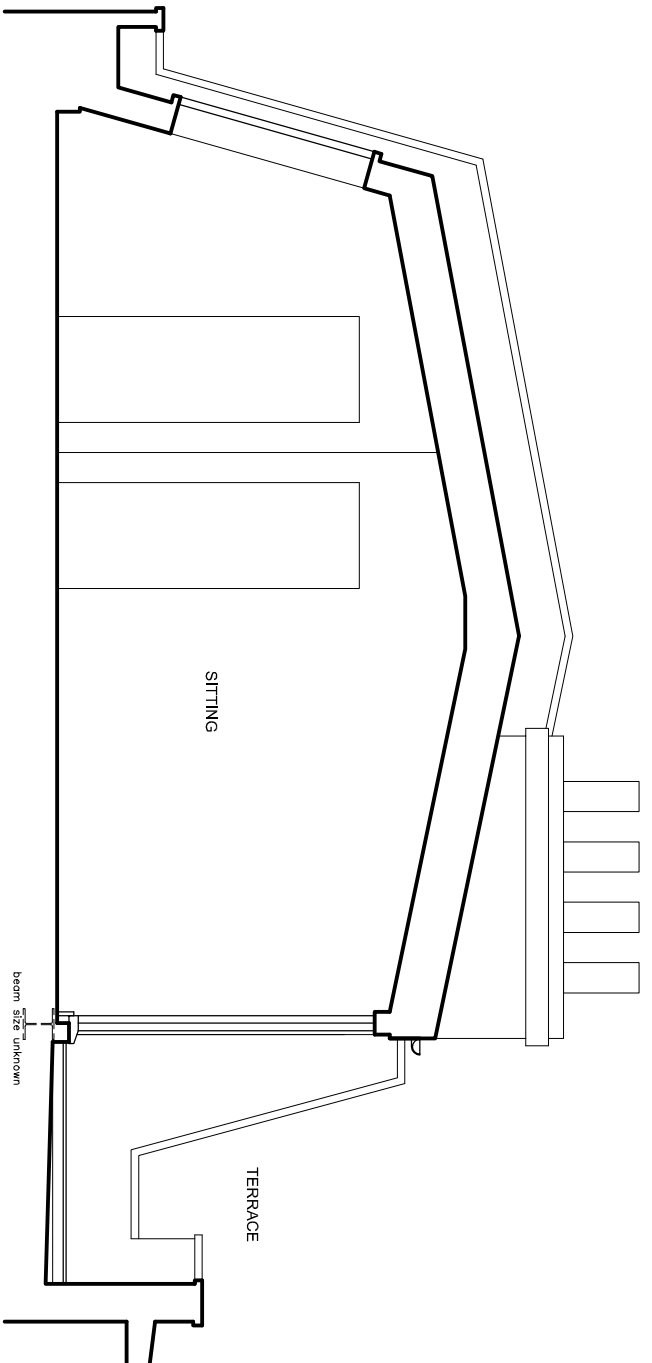

NOTES

DO NOT SCALE FROM DRAWING.  
DIMENSIONS TO BE CONFIRMED  
ON SITE

**DAVIES ARCHITECTURE LTD**

28 ELLIOTT SQ  
LONDON NW3 3SU  
TEL 020 7483 0669

**JOB**  
MR&MRS ERESHCHENKO  
4 CARLINGFORD RD  
LONDON NW3 1RX

**TITLE**  
EXISTING  
3RD FLOOR PLAN  
SECTIONS

**DATE** 8.7.20  
**SCALE** 1:50 @A3

**DRAWING NO** CAR4-EX-GA-01

1 PLAN

2 SECTION

3 SECTION