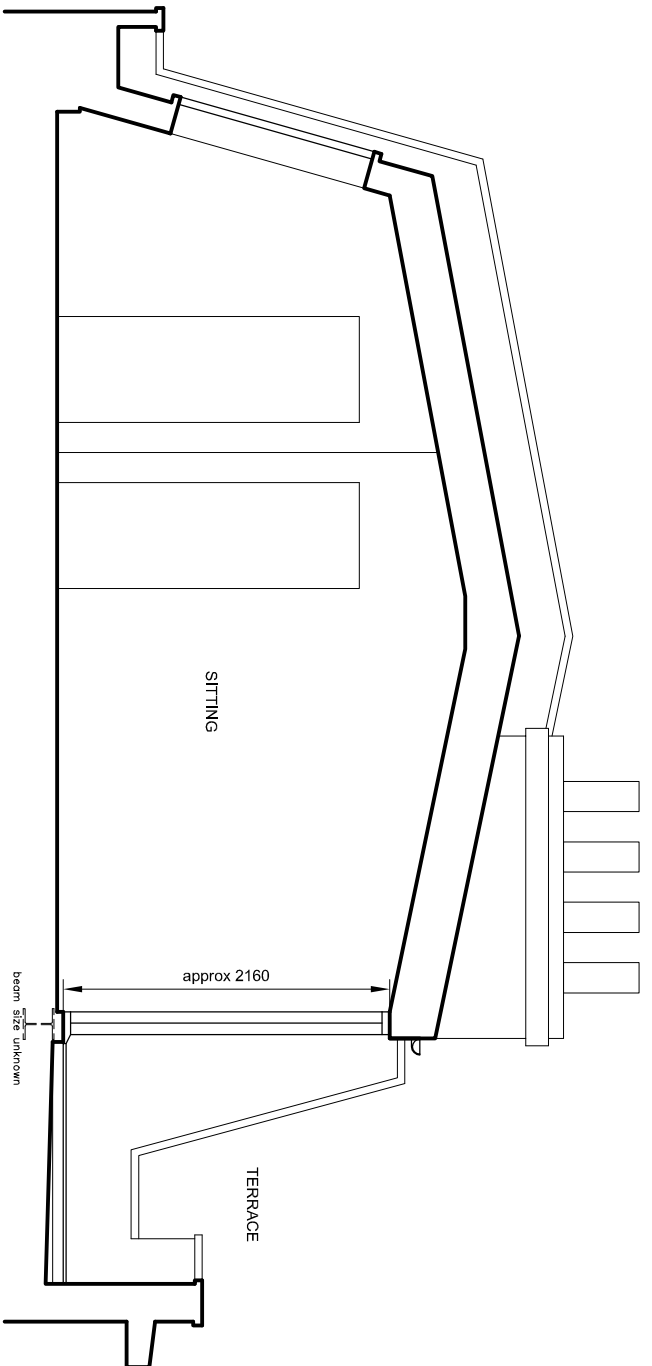

NOTES

DO NOT SCALE FROM DRAWING.
DIMENSIONS TO BE CONFIRMED
ON SITE

DAVIES ARCHITECTURE LTD

28 ELLIOTT SQ
LONDON NW3 3SU
TEL 020 7483 0669

JOB
MR&MRS ERESHCHENKO
4 CARLINGFORD RD
LONDON NW3 1RX

TITLE
PROPOSALS
3RD FLOOR PLAN
SECTIONS

DATE 16.7.20
SCALE 1:50 @A3

DRAWING NO CAR4-PL-GA-01

1 PLAN

2 SECTION

3 SECTION