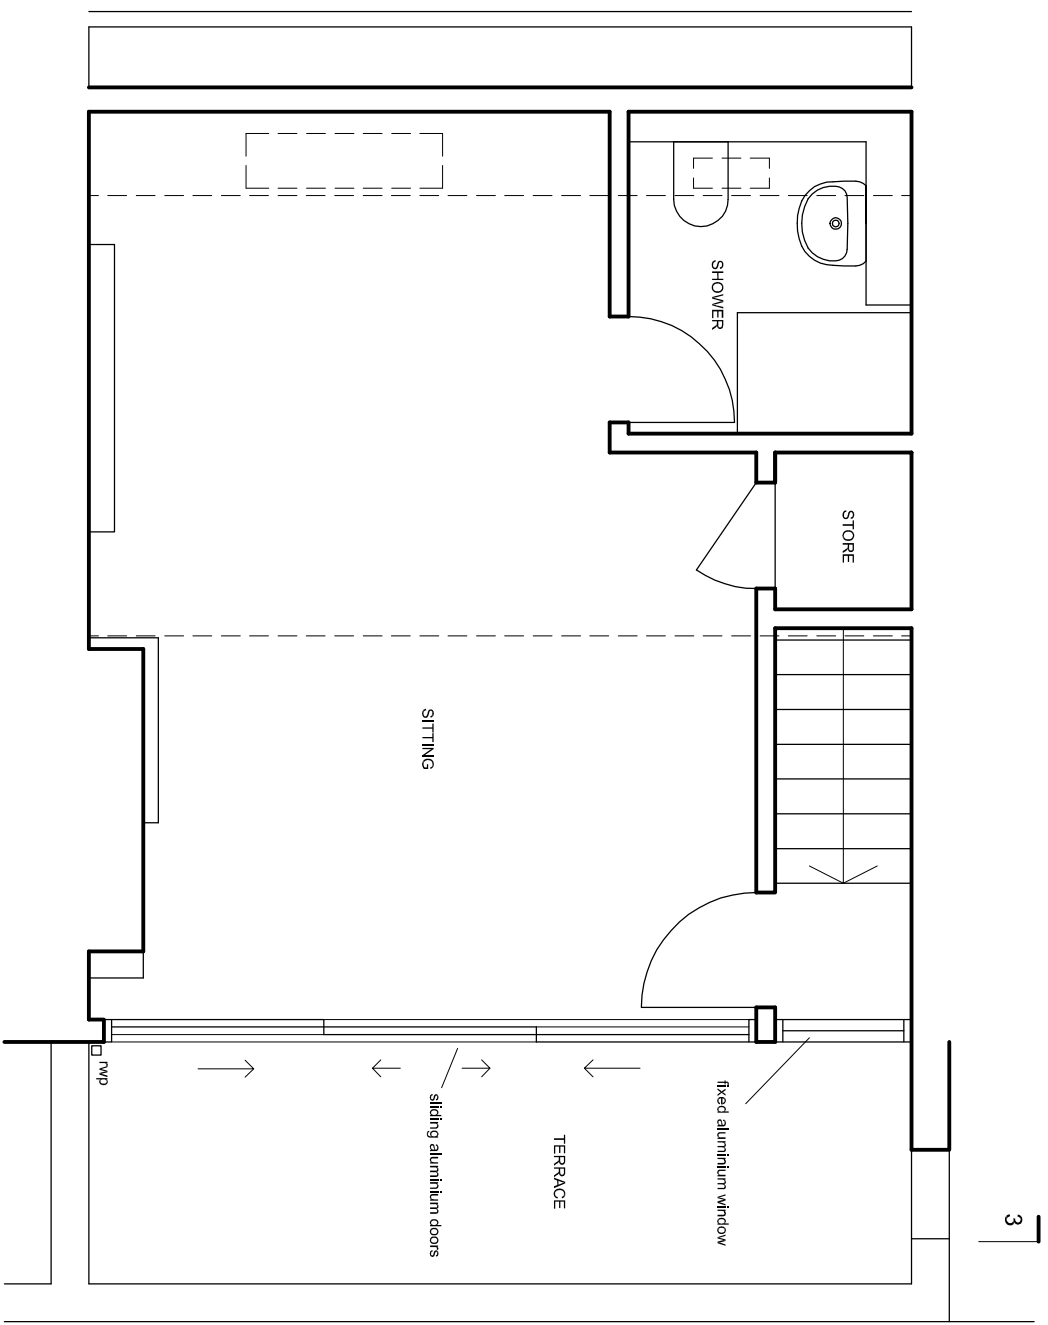

NOTES

DO NOT SCALE FROM DRAWING.
DIMENSIONS TO BE CONFIRMED
ON SITE

DAVIES ARCHITECTURE LTD

28 ELLIOTT SQ
LONDON NW3 3SU
TEL 020 7483 0669

JOB
MR&MRS ERESHCHENKO
4 CARLINGFORD RD
LONDON NW3 1RX

TITLE
PROPOSALS
3RD FLOOR PLAN
SECTIONS

DATE 16.7.20
SCALE 1:50 @A3

DRAWING NO CAR4-PL-GA-01

1 PLAN

2 SECTION

3 SECTION