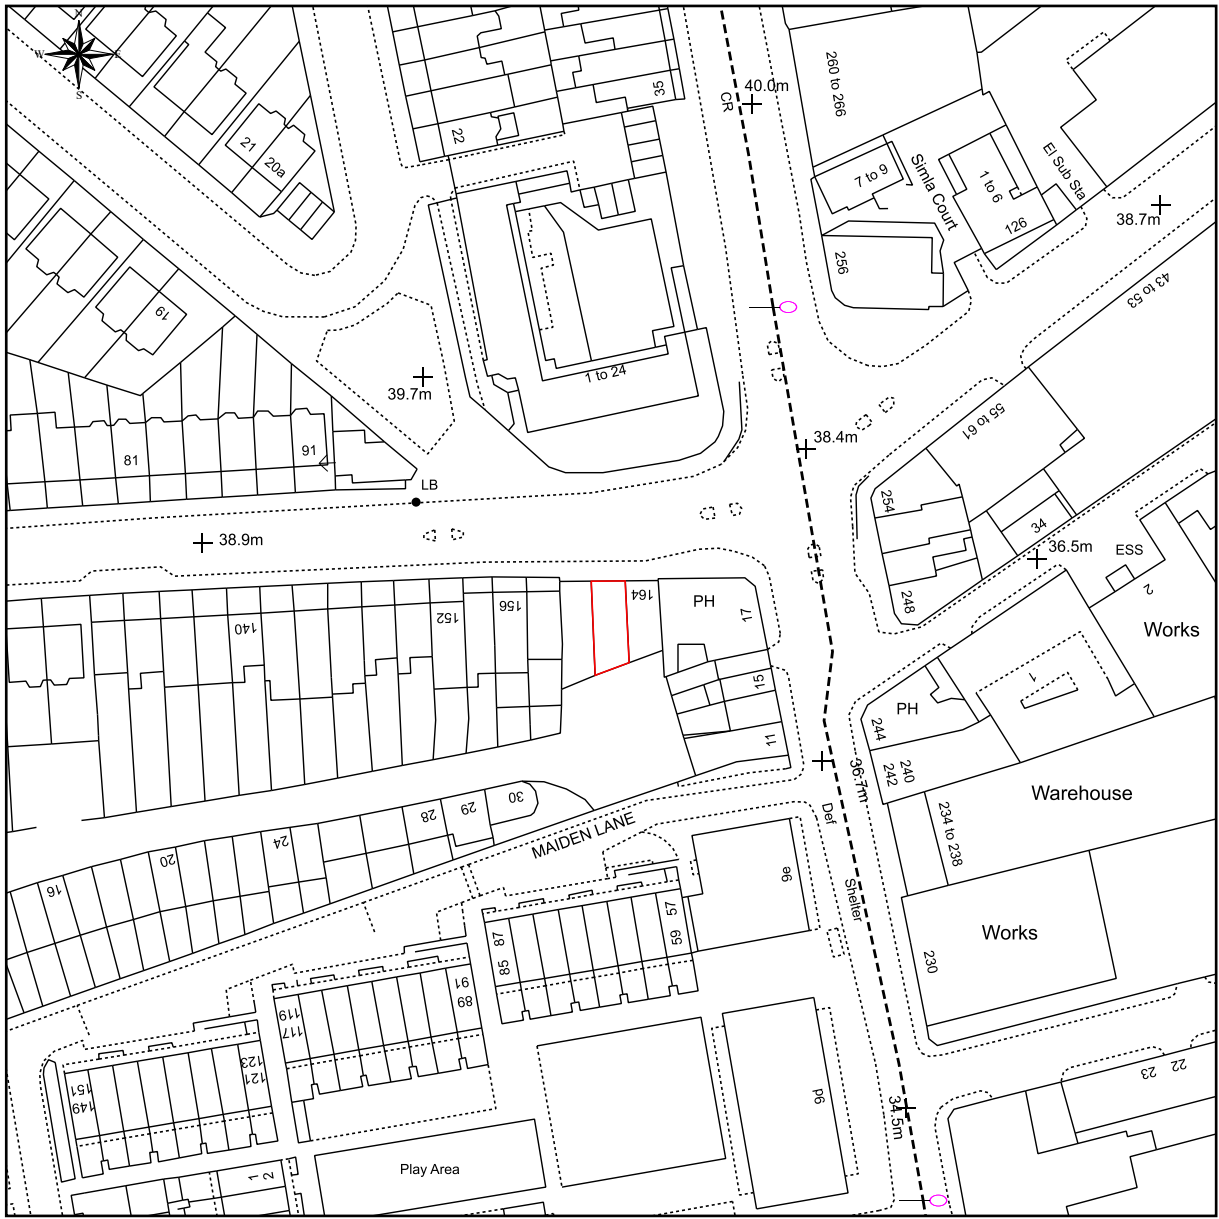

Project No 012	Project: 162-164 Agar Grove	Title: Location Plan		 Mob: +44(0)7438 46 23 51 Email: alex@iungostudio.com Web: www.iungostudio.com
Author: AC	Site Address: 162, 164 Agar Grove London, NW1 9TY	Date: Jul '20	Scale A4: 1:1,250	
Checked: AC	Client: Mr. Balraj Phakey	Drawing Number: 012(P)001	Revision: (--)	

This Plan includes the following Licensed Data: OS MasterMap Black and White PDF Location Plan by the Ordnance Survey National Geographic Database and incorporating surveyed revision available at the date of production. Reproduction in whole or in part is prohibited without the prior permission of Ordnance Survey. The representation of a road, track or path is no evidence of a right of way. The representation of features, as lines is no evidence of a property boundary. © Crown copyright and database rights, 2020. Ordnance Survey 0100031673

Scale: 1:1250, paper size: A4

KEY:

 APPLICATION SITE