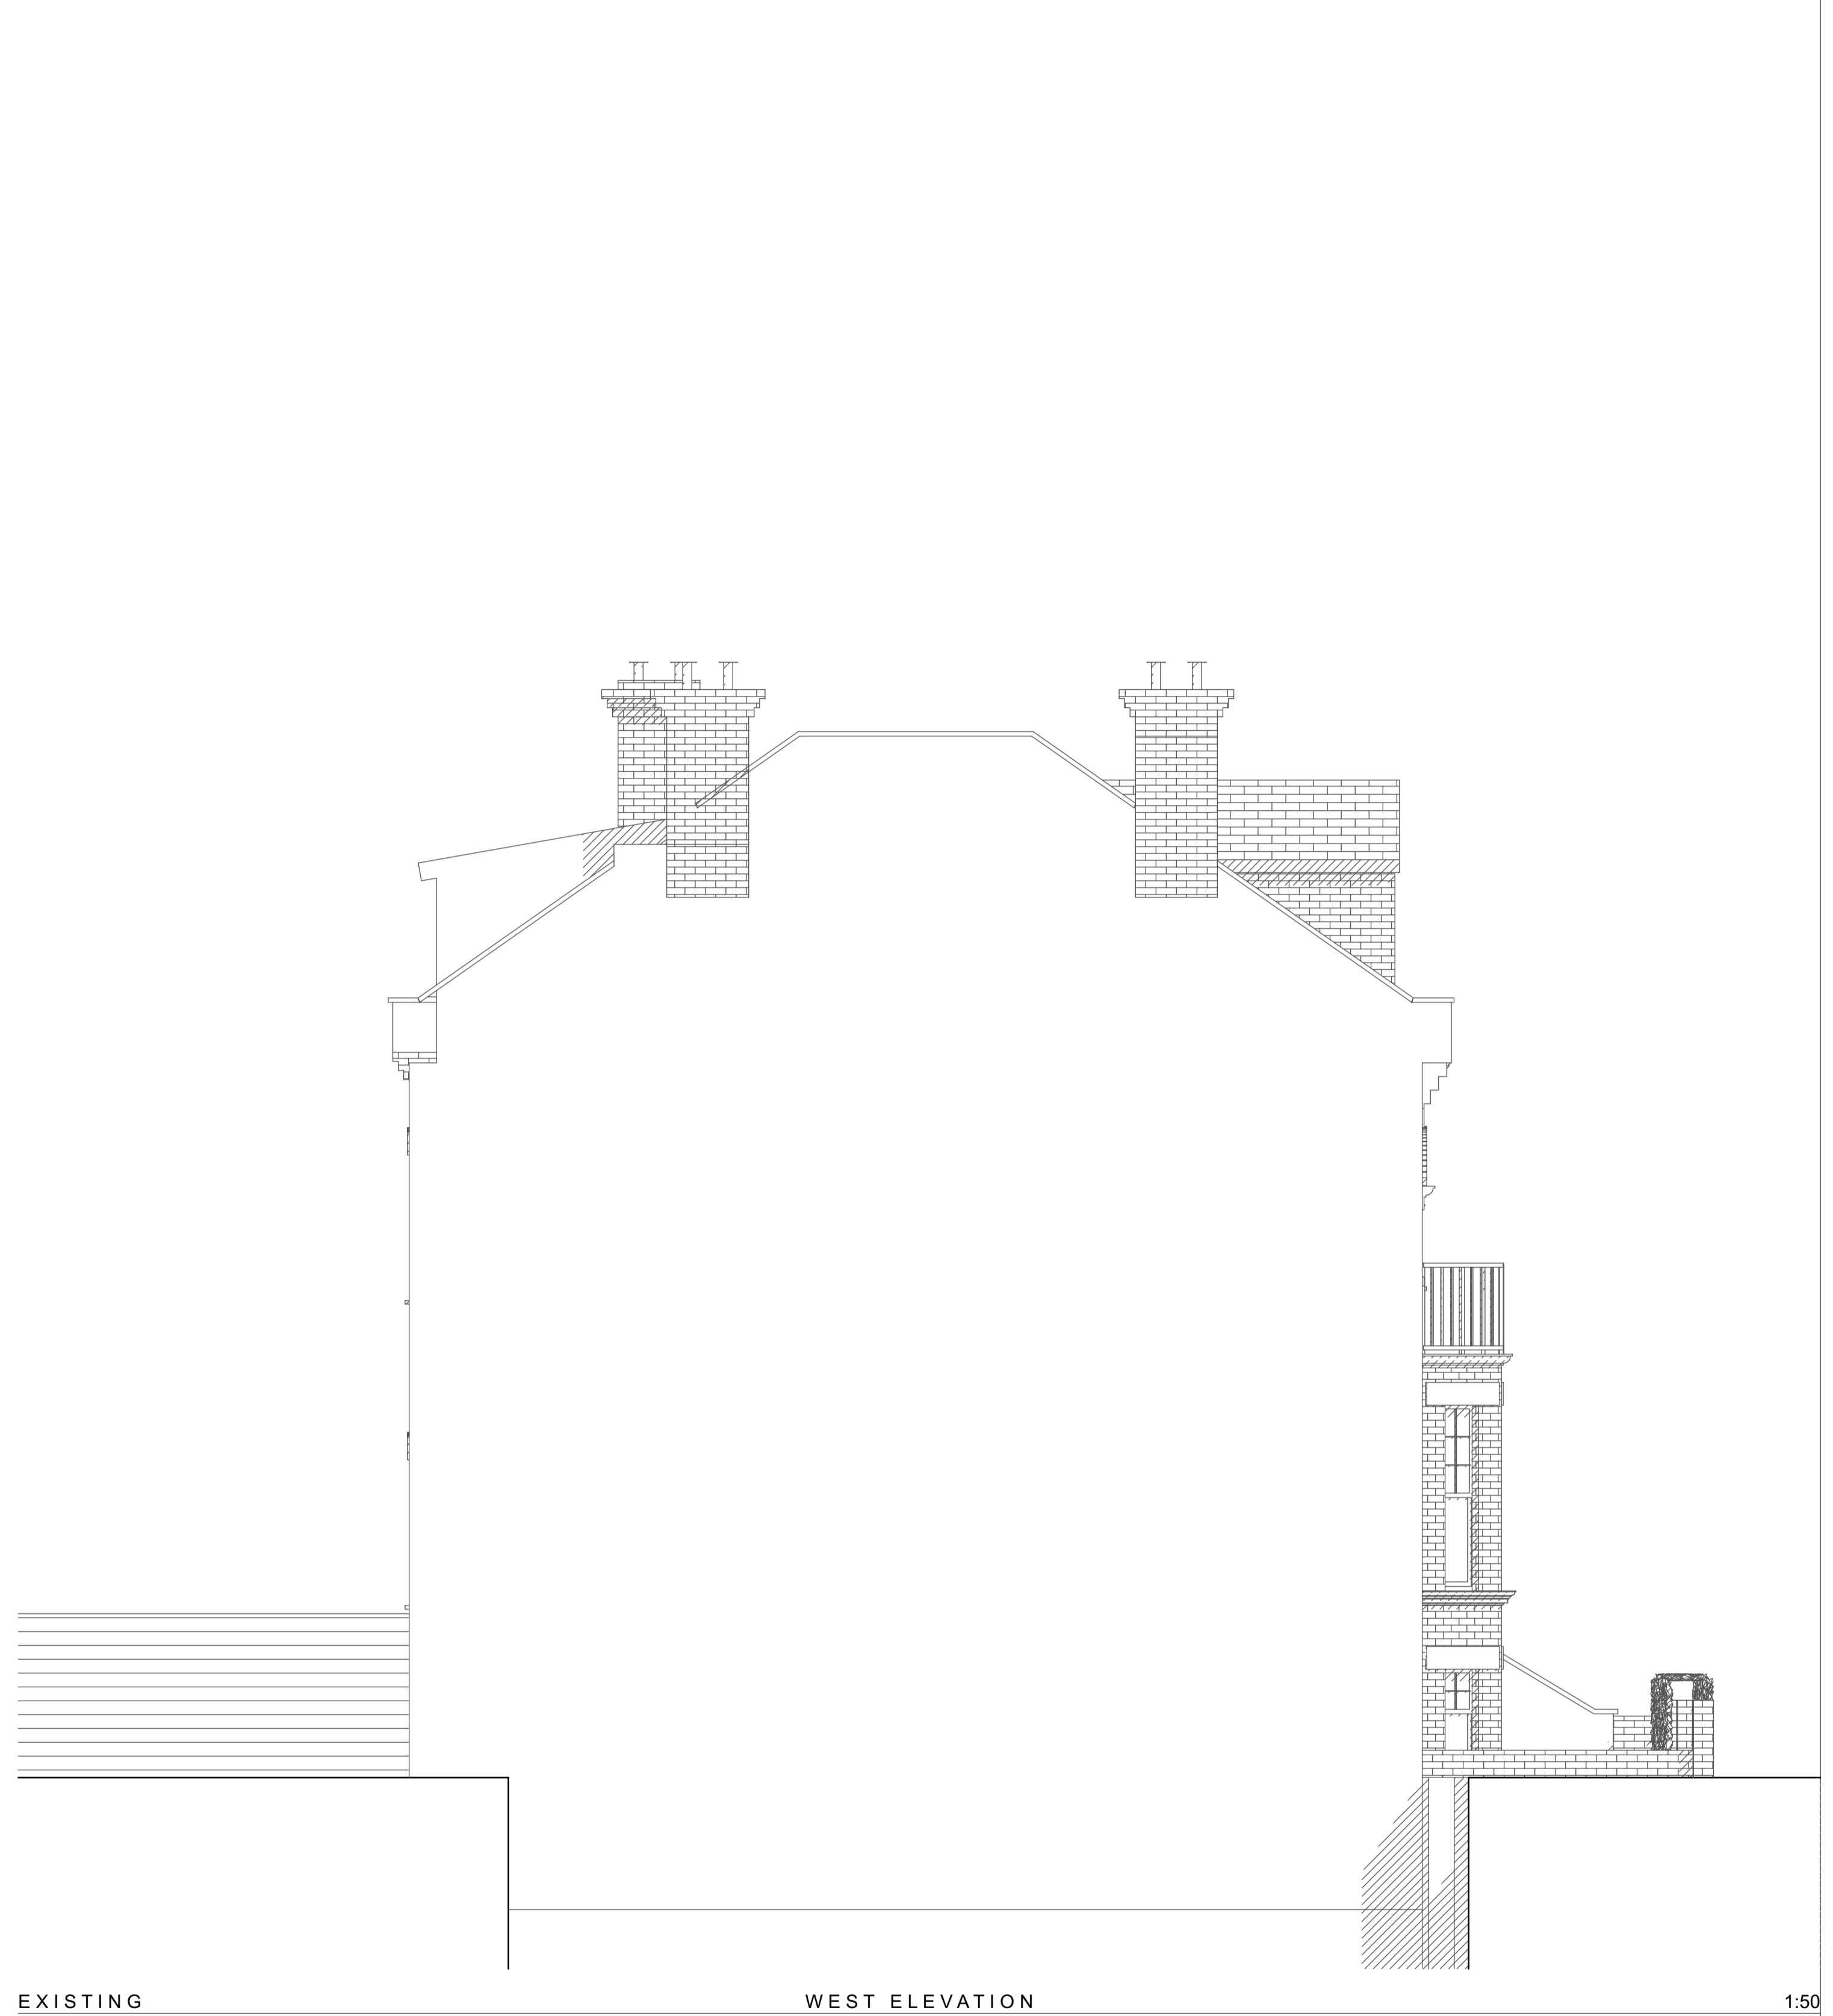

EXISTING

NORTH ELEVATION

1:50

EXISTING

WEST ELEVATION

1:50

Looking to extend your home?
 Call for a free consultation today;
 020 8954 6291
 www.yooparchitects.co.uk
 YOOP Architects, your local architect