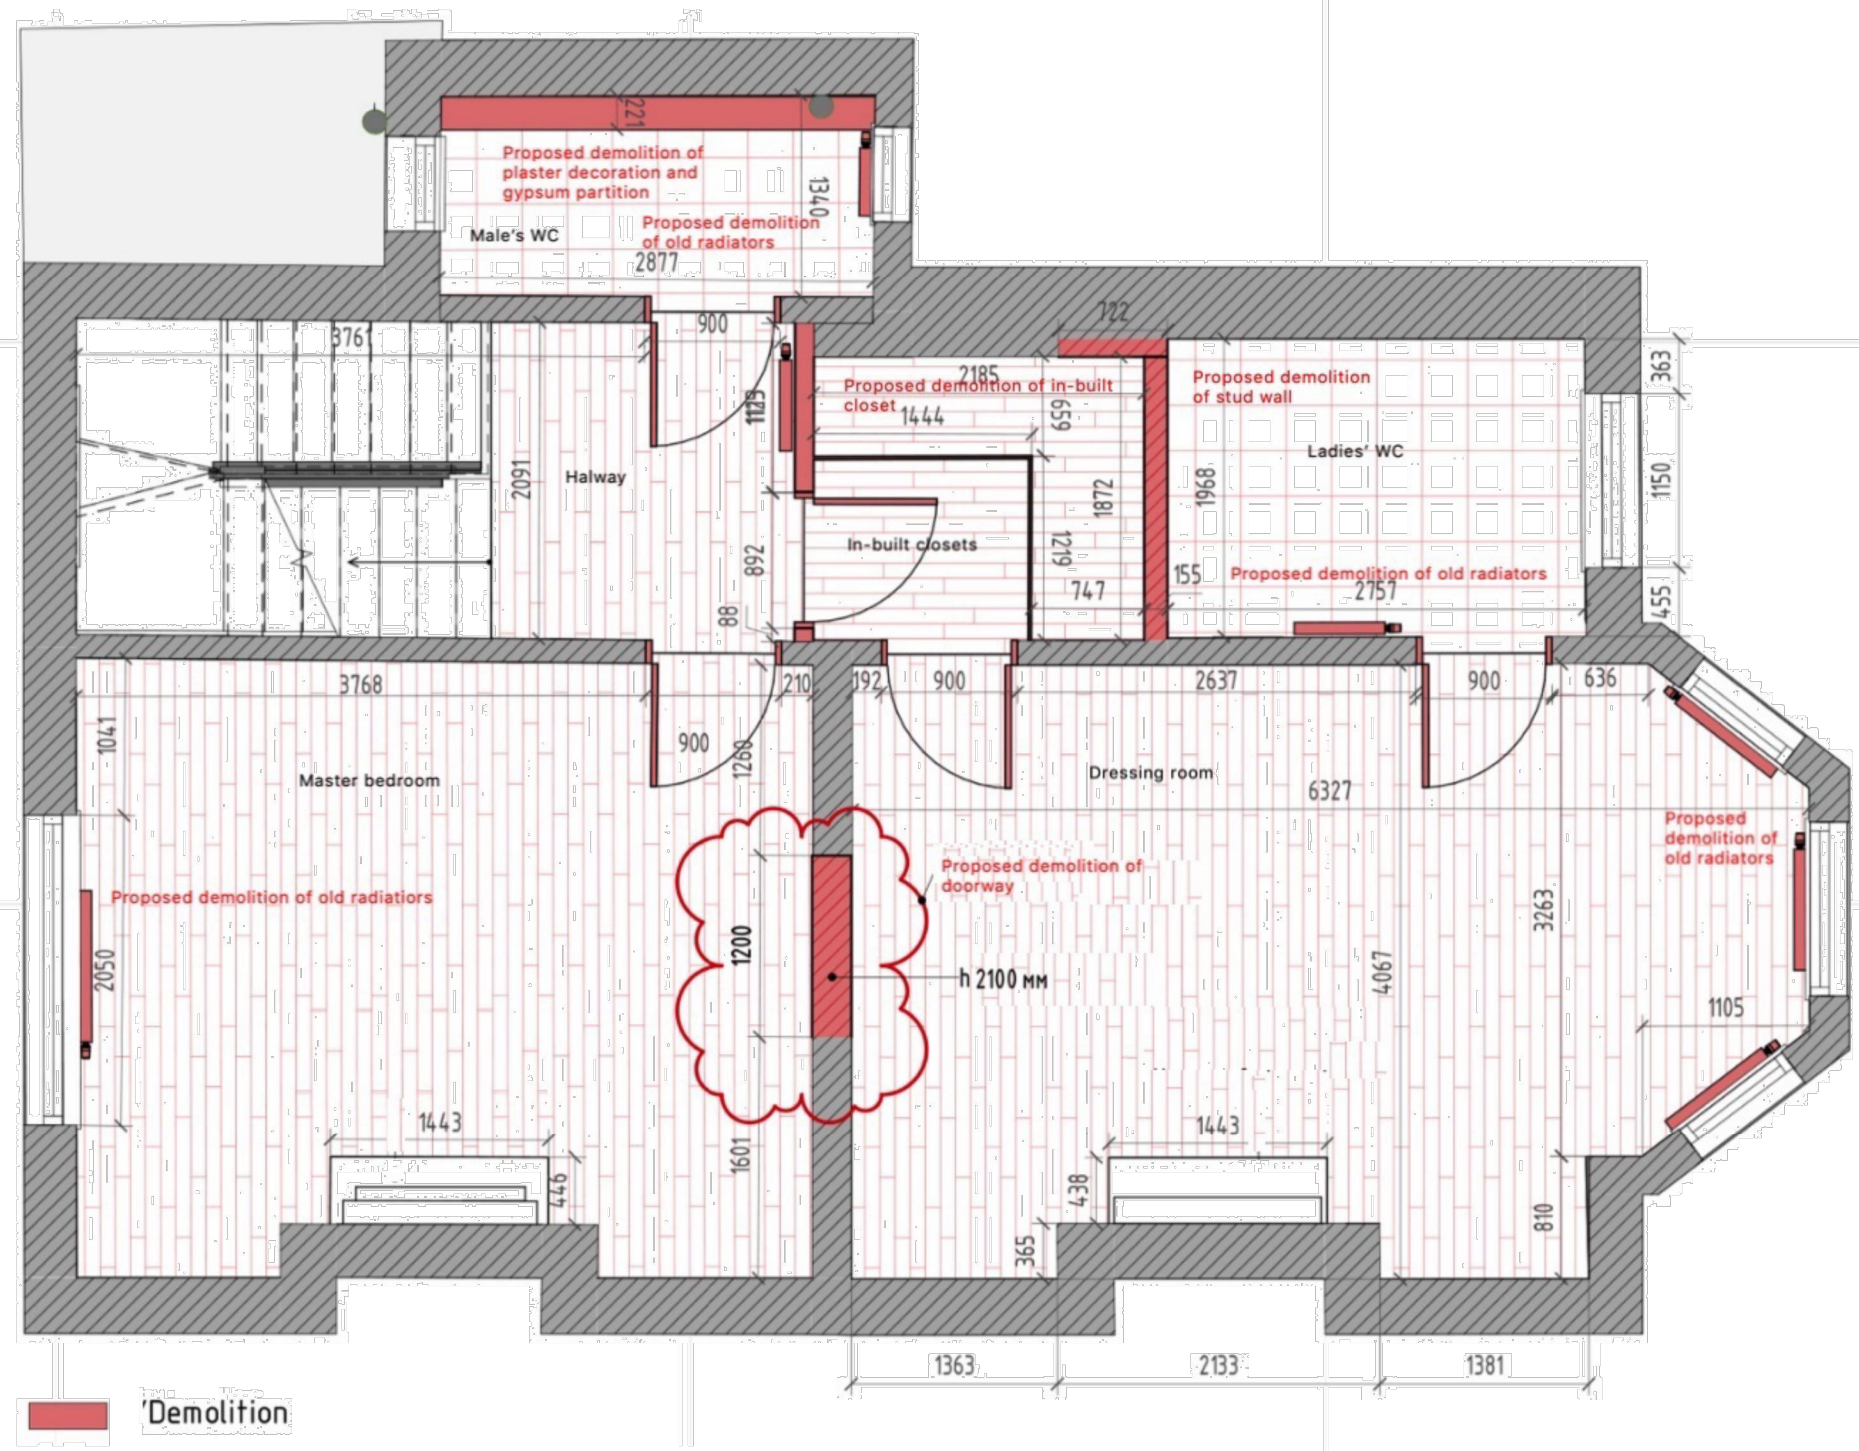

Demolition Plan
 1st floor (elevation +3.205 from ground floor)

1:50

Demolition

Demolition Detail for the proposed new doorway between master bedroom and dressing room

Demolition Plan
 1st floor (elevation +3.205 from ground floor)
 1:50
 13 Gainsborough Gardens, NW3 1BJ, London, UK