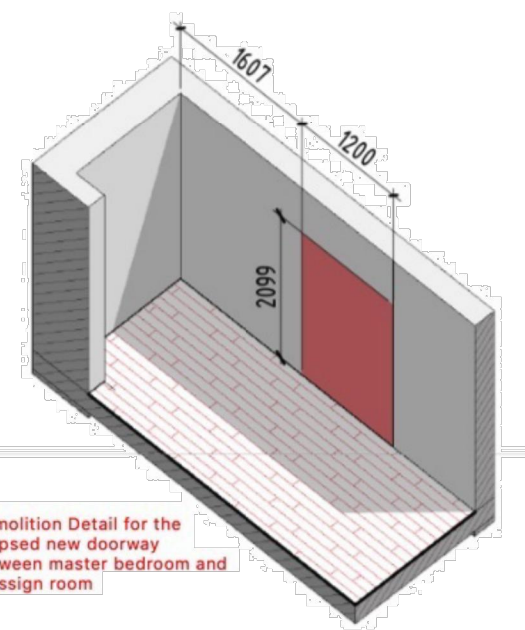

Demolition Plan
 1st floor (elevation +3.205 from ground floor)

1:50

Demolition

Demolition Detail for the proposed new doorway between master bedroom and dressing room

Demolition Plan
 1st floor (elevation +3.205 from ground floor)
 1:50
 13 Gainsborough Gardens, NW3 1BJ, London, UK