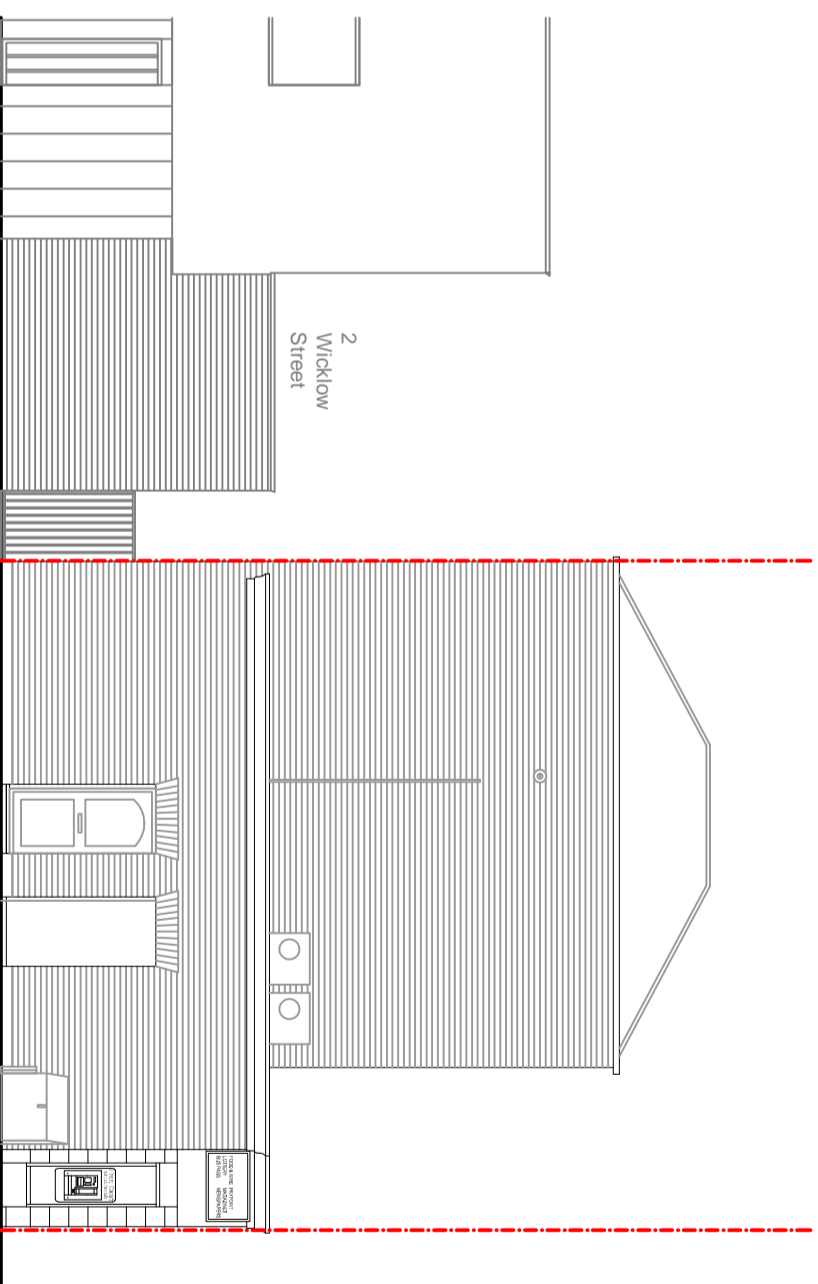

SCALE 1:100

PROPOSED SECTION

EXISTING SECTION

PROPOSED SIDE ELEVATION
(South East Facing)

EXISTING SIDE ELEVATION
(South East Facing)

ISSUE	DESCRIPTION	DATE
-------	-------------	------

STUDIO 11 DEVELOPMENT

Drawn: **ZD** Date: **JUNE 20** Scales: **1:100 @ A3**

Plan No. **143 (02) - 03** Issue: **A** Status:
 Preliminary drawing
 Tender drawing
 Working drawing