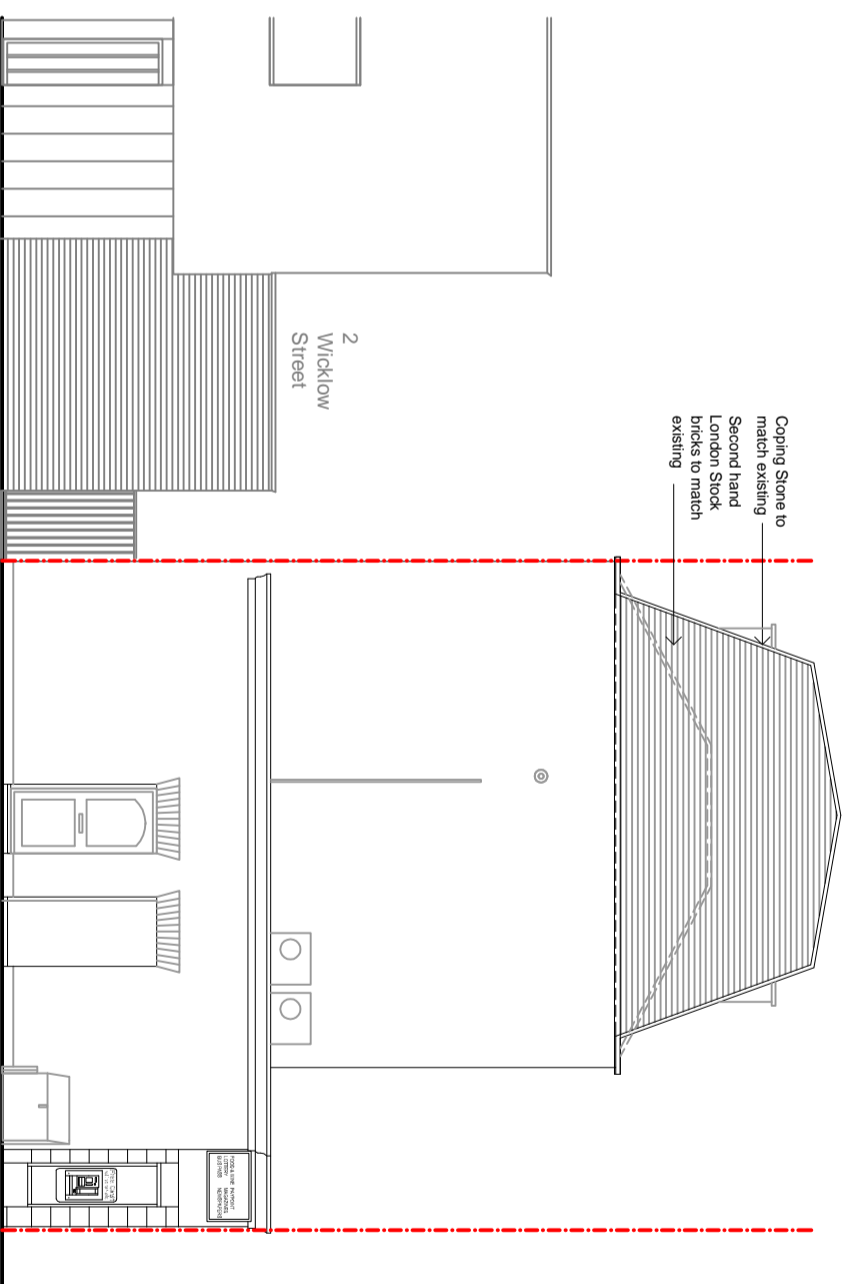

SCALE 1:100

PROPOSED SECTION

EXISTING SECTION

PROPOSED SIDE ELEVATION
(South East Facing)

EXISTING SIDE ELEVATION
(South East Facing)

ISSUE	DESCRIPTION	DATE
-------	-------------	------

STUDIO 11 DEVELOPMENT

Drawn: **ZD** Date: **JUNE 20** Scales: **1:100 @ A3**

Plan No. **143 (02) - 03** Issue: **A** Status:
 Preliminary drawing
 Tender drawing
 Working drawing