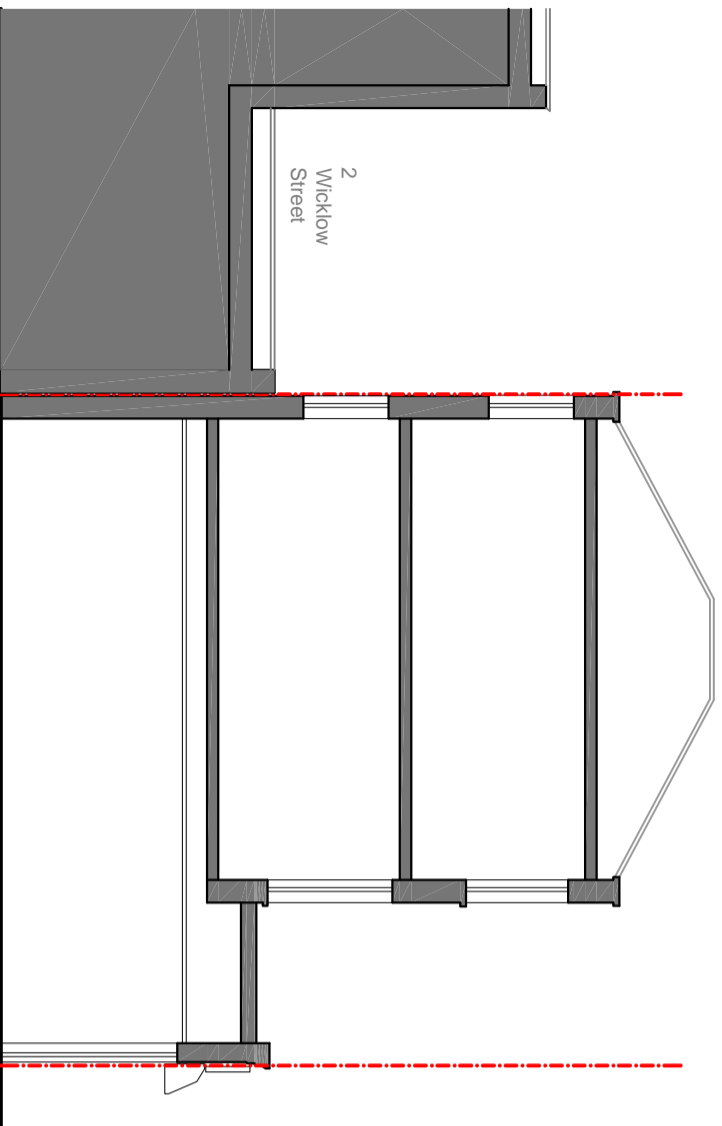

SCALE 1:100

PROPOSED SECTION

EXISTING SECTION

PROPOSED SIDE ELEVATION
(South East Facing)

EXISTING SIDE ELEVATION
(South East Facing)

ISSUE	DESCRIPTION	DATE
-------	-------------	------

STUDIO 11 DEVELOPMENT

Drawn: **ZD** Date: **JUNE 20** Scales: **1:100 @ A3**

Plan No. **143 (02) - 03** Issue: **A** Status:
 Preliminary drawing
 Tender drawing
 Working drawing