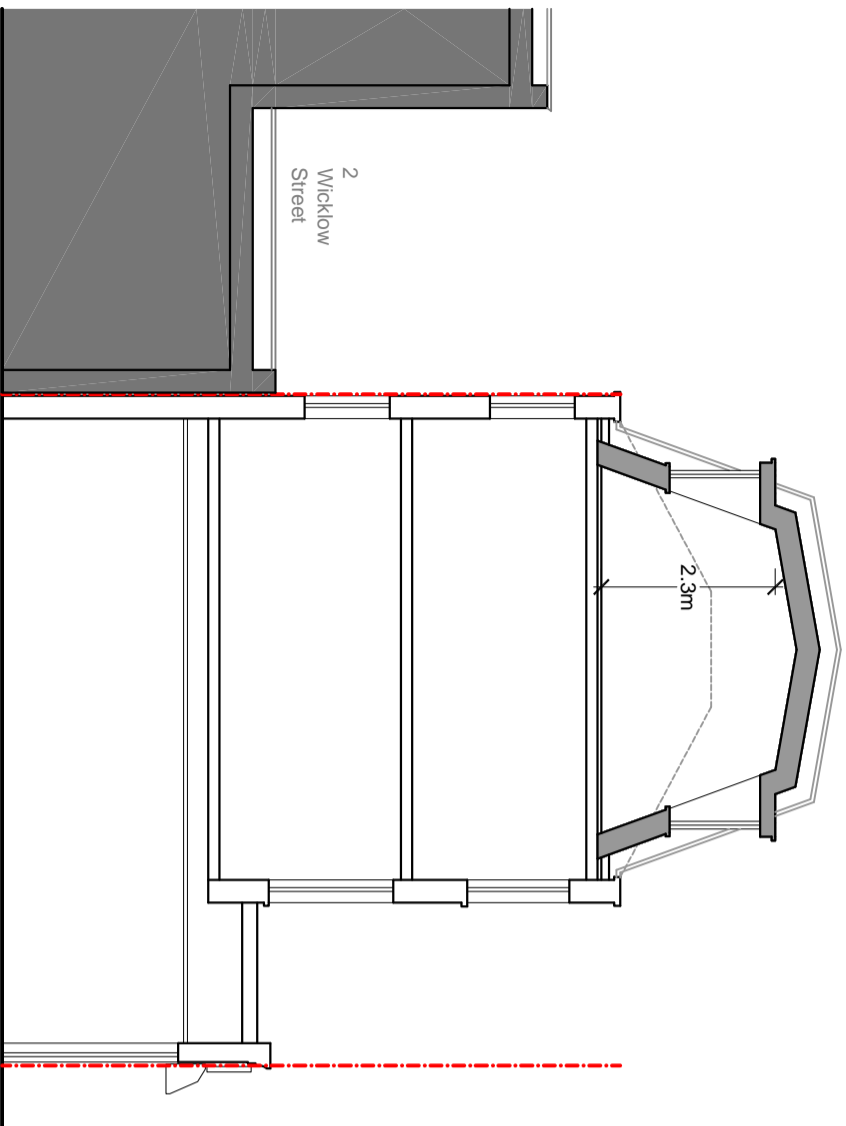

SCALE 1:100

PROPOSED SECTION

EXISTING SECTION

PROPOSED SIDE ELEVATION
(South East Facing)

EXISTING SIDE ELEVATION
(South East Facing)

ISSUE	DESCRIPTION	DATE
-------	-------------	------

STUDIO 11 DEVELOPMENT

Drawn: **ZD** Date: **JUNE 20** Scales: **1:100 @ A3**

Plan No. **143 (02) - 03** Issue: **A** Status:
 Preliminary drawing
 Tender drawing
 Working drawing