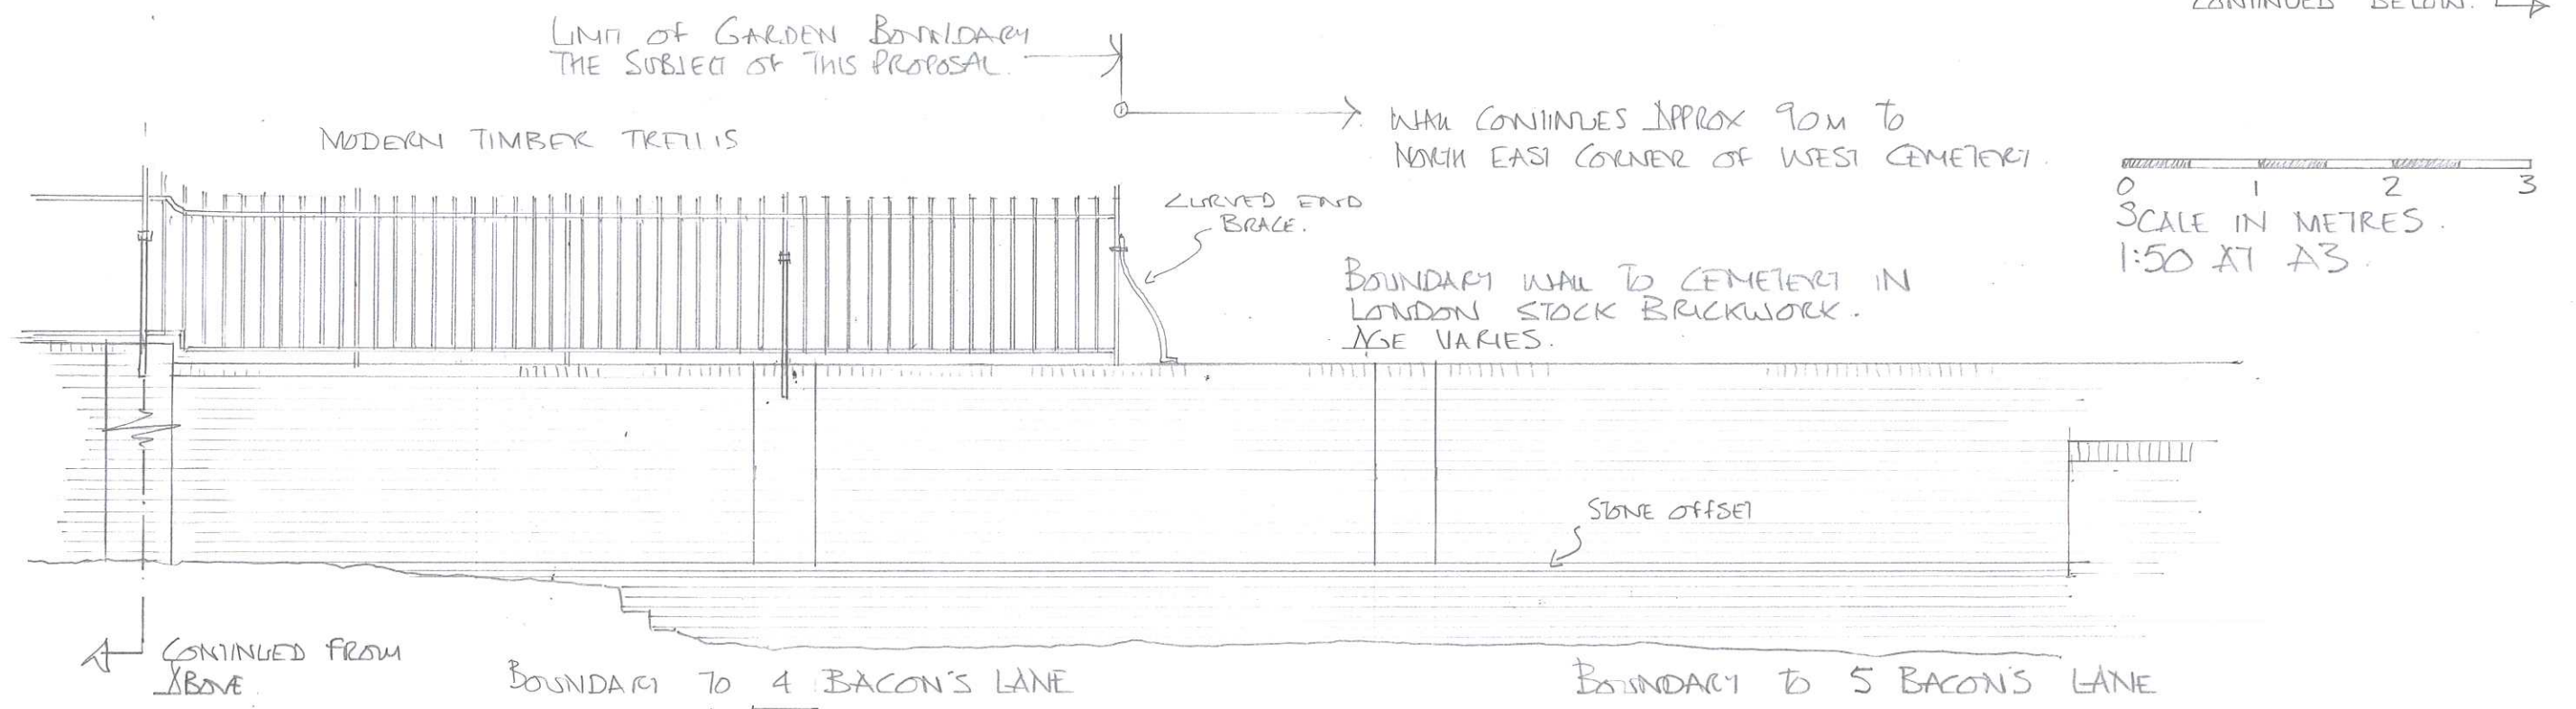

WEST SCOTT ARCHITECTS

The Studio 3A Bath Road Bedford Park London W4 1LL 020 8995 4275 studio@westscottarchitects.co.uk

HIGHGATE WEST CEMETERY. NORTH WEST BOUNDARY WALL. PROPOSED

968-B-02 A

CONTINUED BELOW. →

ELEVATION OF WALL TO HIGHGATE WEST CEMETERY. OTHER SIDE IS OF IDENTICAL CONSTRUCTION.

REVISIONS
A: JULY 2020. PROPERTY NUMBERS CORRECTED.