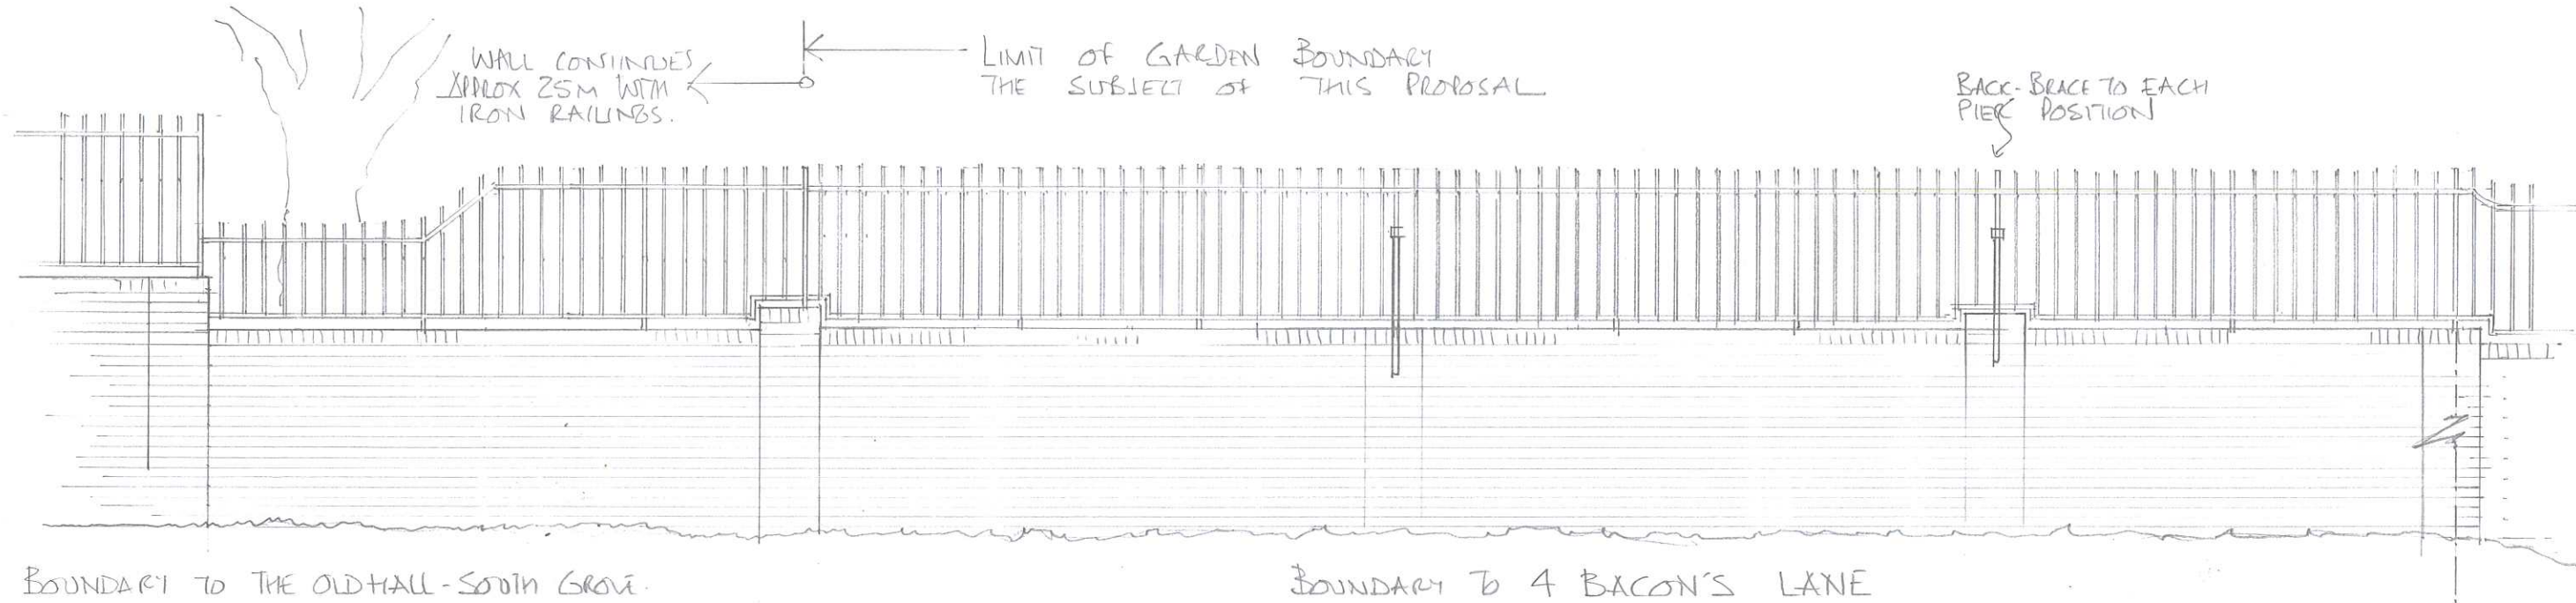

WEST SCOTT ARCHITECTS

The Studio 3A Bath Road Bedford Park London W4 1LL 020 8995 4275 studio@westscottarchitects.co.uk

HIGHGATE WEST CEMETERY. NORTH WEST BOUNDARY WALL. PROPOSED

968-B-02 A

CONTINUED BELOW. →

ELEVATION OF WALL TO HIGHGATE WEST CEMETERY. OTHER SIDE IS OF IDENTICAL CONSTRUCTION.

REVISIONS
A: JULY 2020. PROPERTY NUMBERS CORRECTED.