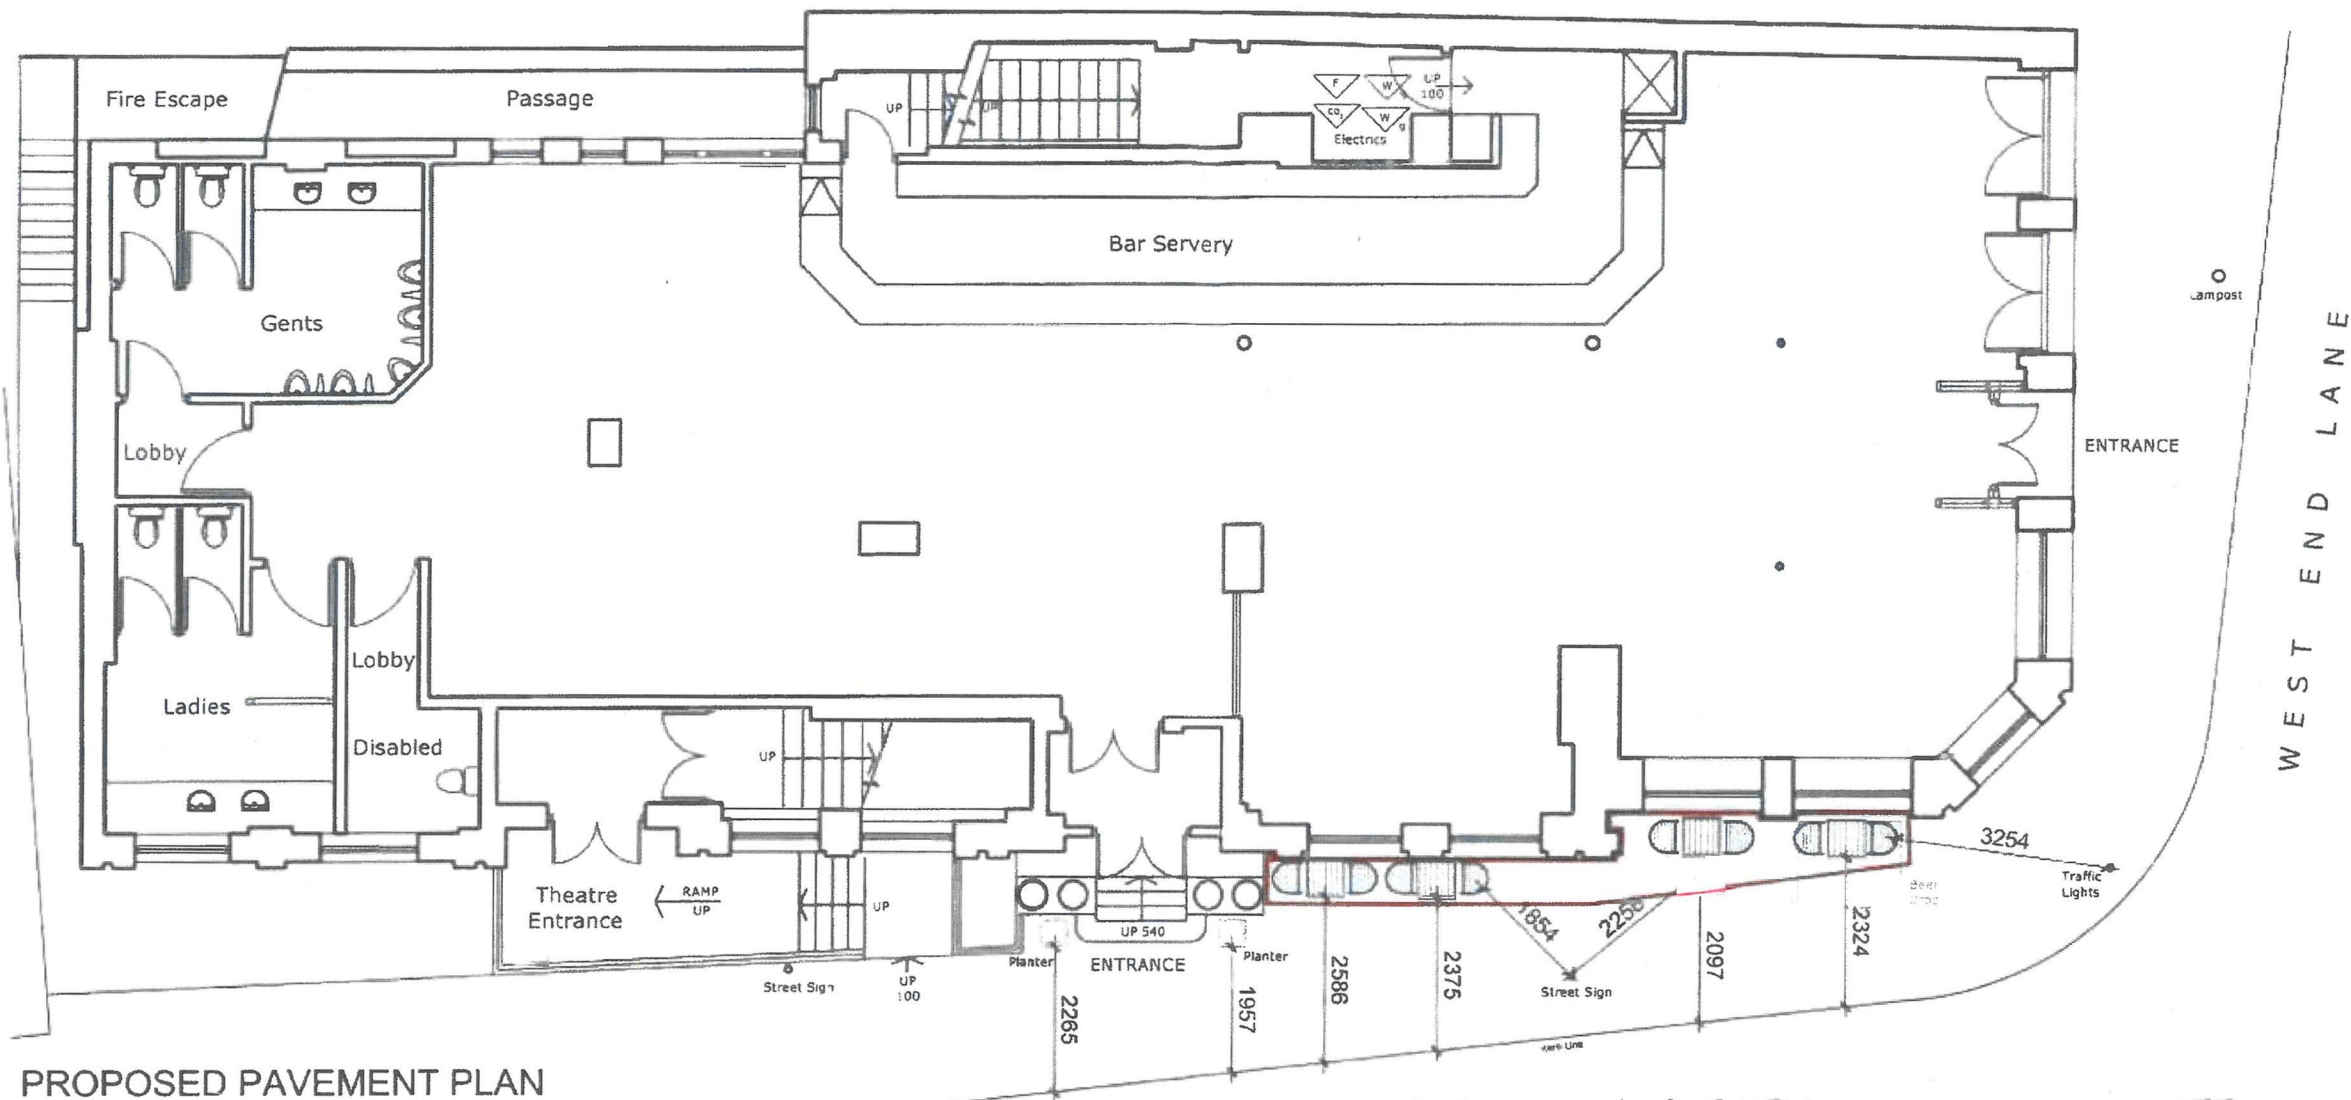

ANNEX 1

BROADHURST GARDENS

FURNITURE STYLE

- FURNITURE**
- Chairs**
Wood look black and aluminium armchair ref AEL Vouvray chair charcoal CODE: L2606 approx size 550mm (w) x 580mm (d)
- Tables**
Wood look black and aluminium pedestal table ref AEL Black pedestal table 600 x 600mm CODE WTP6SBK
- Planters**
Black GRP box planters with box ball and lights 750mm (h) x 400mm (d) x 400mm (w) with 250mm dia box ball ref AEL PL5075

July 2016

Scale: 1:100 @A3

Drawing Number: 2219-20

Rev:

Project: RAILWAY 100 West End Road, Hampstead. NW6 2LU

PembrookDesign

Summit House, Hopcroft Road, The Pinches, Hallow, Essex. CM19 5BN
Tel: 01278 433888, Fax: 01278 433889

NOTE: CONTRACTORS ARE TO CHECK ALL DIMENSIONS BEFORE SETTING OUT AND SITE OR SHOW WORK ANY ERRORS OR DISCREPANCIES TO BE REPORTED AND RESOLVED BY THE SITE SUPERVISOR IMMEDIATELY TO THE DESIGNER'S REPRESENTATIVE.