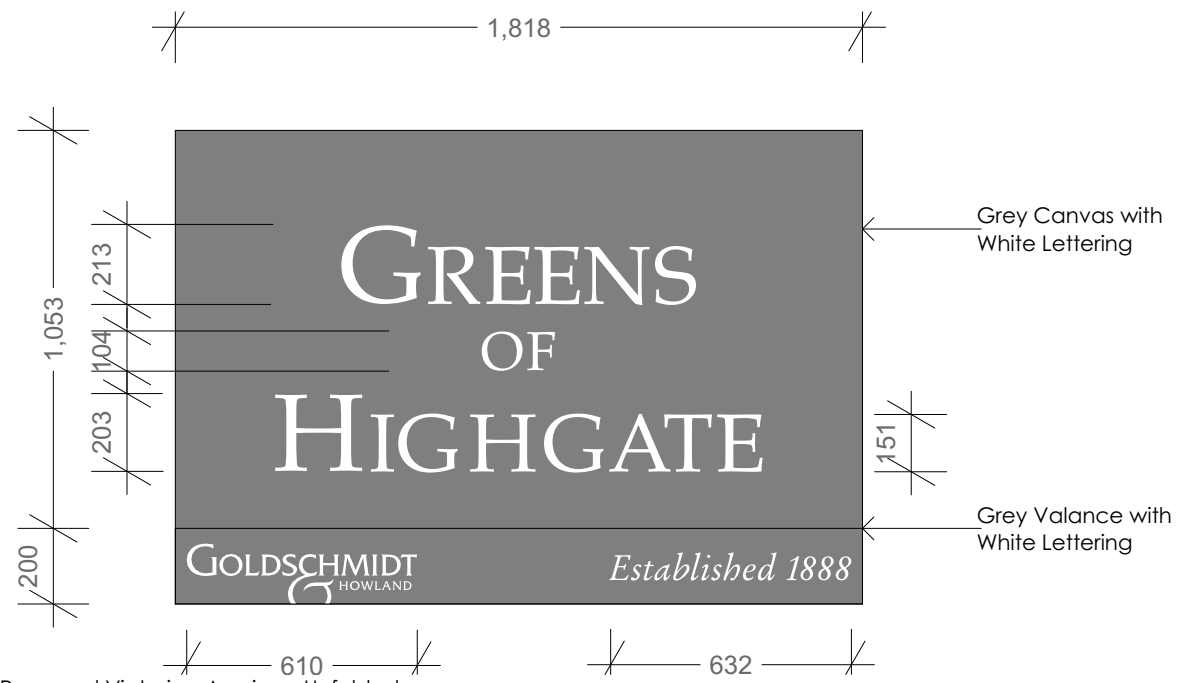

Proposed Fascia Board
1:20 scale

Proposed Victorian Awning - Unfolded
1:20 scale