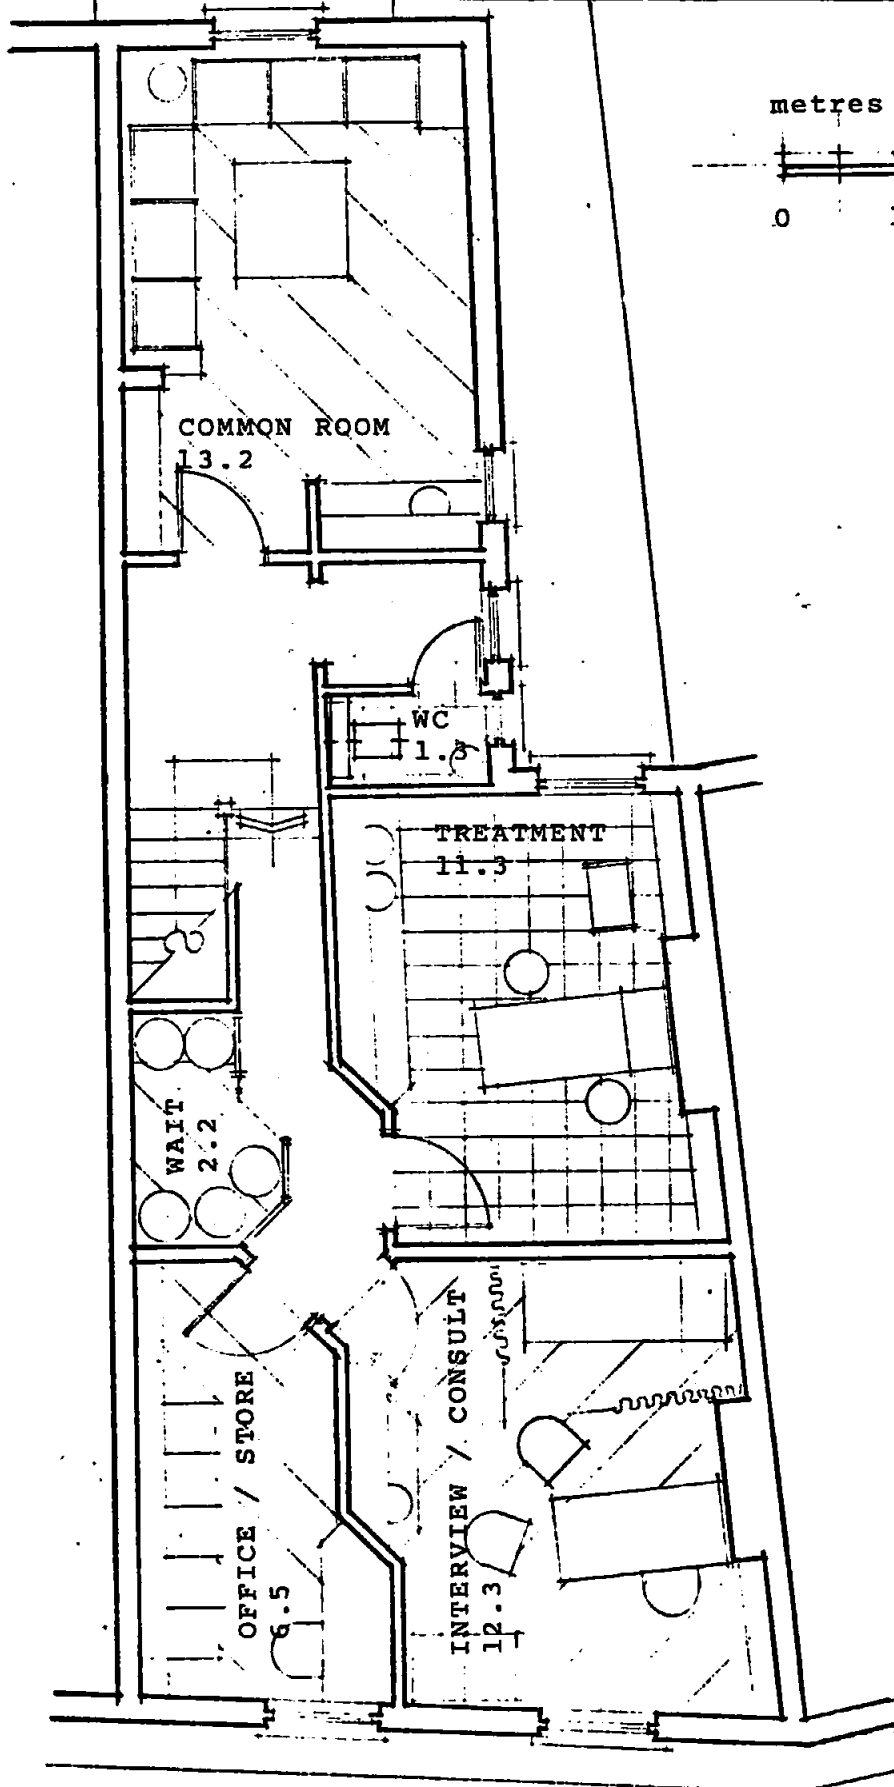

CTP/F4/3/3/35847.

metres

The Polytechnic  
of North London

Department of  
Environmental Design  
Medical Architecture  
Research Unit

Holloway, London N7 8DB  
Telephone 01-607 2789 Ext. 2216  
Telex 25228