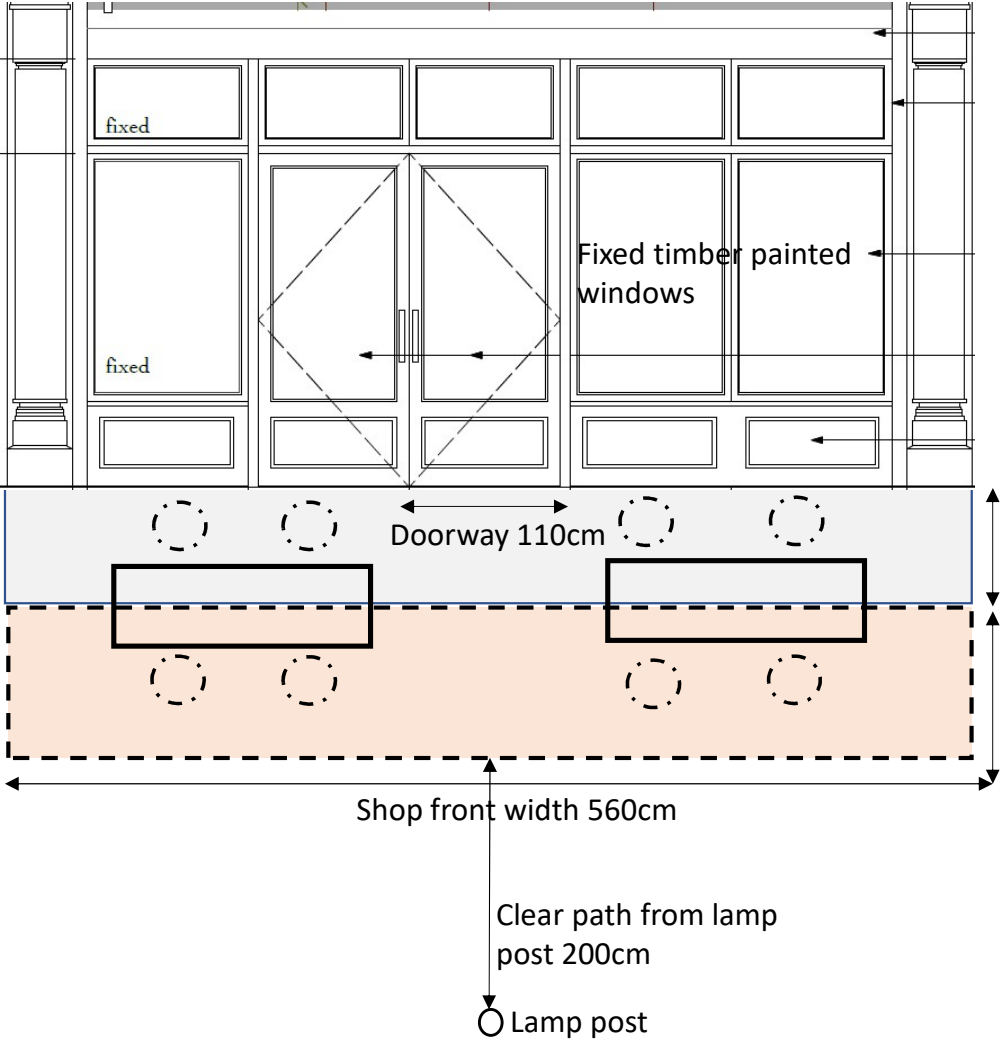

# Tables and chairs application for Hygge Pygge Café – 37 Chalk Farm Road, London NW18AJ

Dimensions of tables and chairs

 Chairs: 40cm x 40cm

 Tables: 120cm x 60cm

Drawing scale

-  Private forecourt
-  Proposed area for application

Kerb edge to building line 405cm

Clear path 220cm

Doorway 110cm

Shop front width 560cm

Clear path from lamp post 200cm

Lamp post

Private forecourt 85cm

Area of highway for proposed tables and chairs 100cm

Carriageway