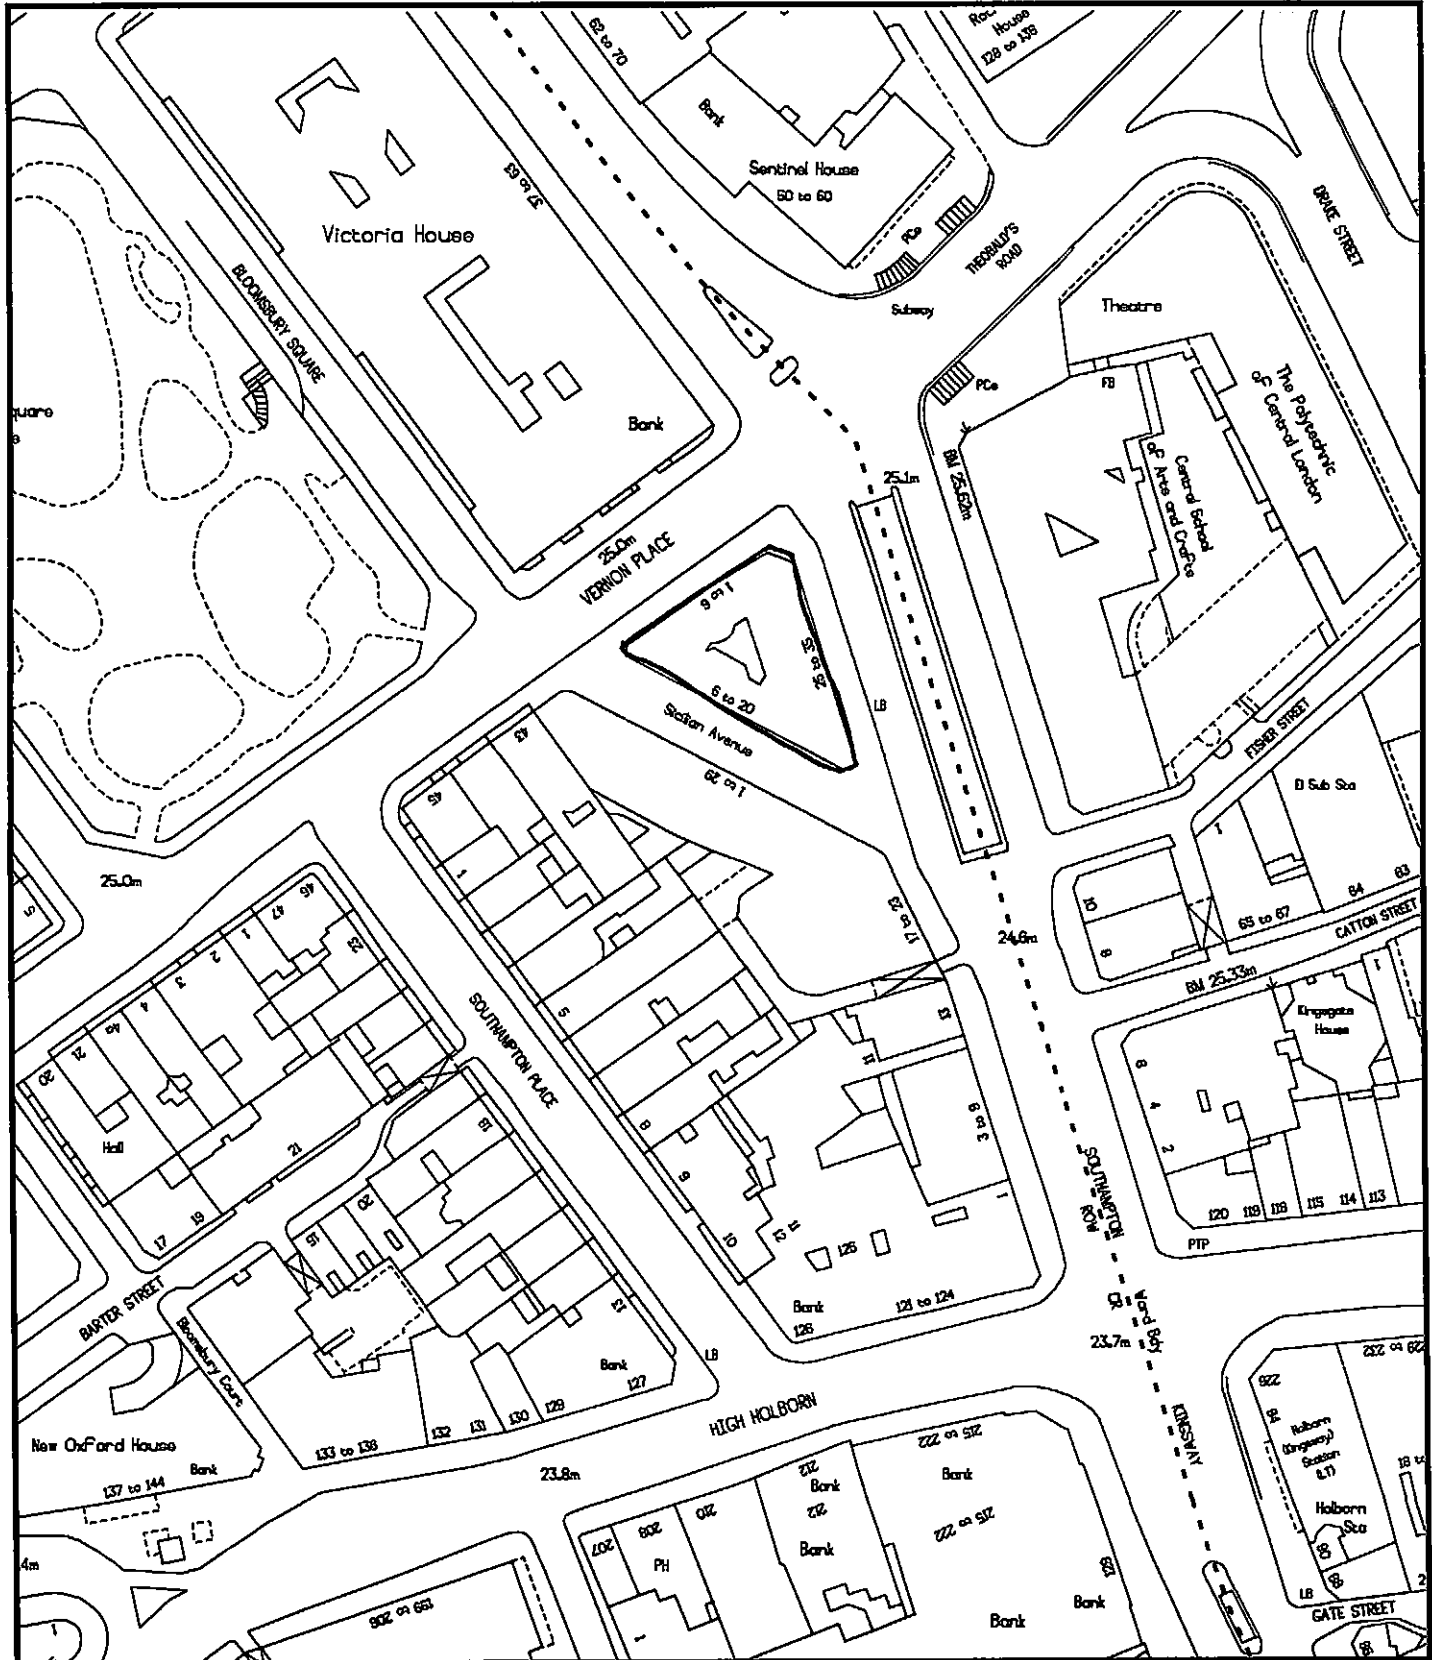

8 *

1st - 2nd Floor 31 Southampton Row, WC1.

London Borough of Camden

Planning Transport & Health Services
 Town Hall Extension
 Argyle Street Entrance
 London WC1H 8EQ