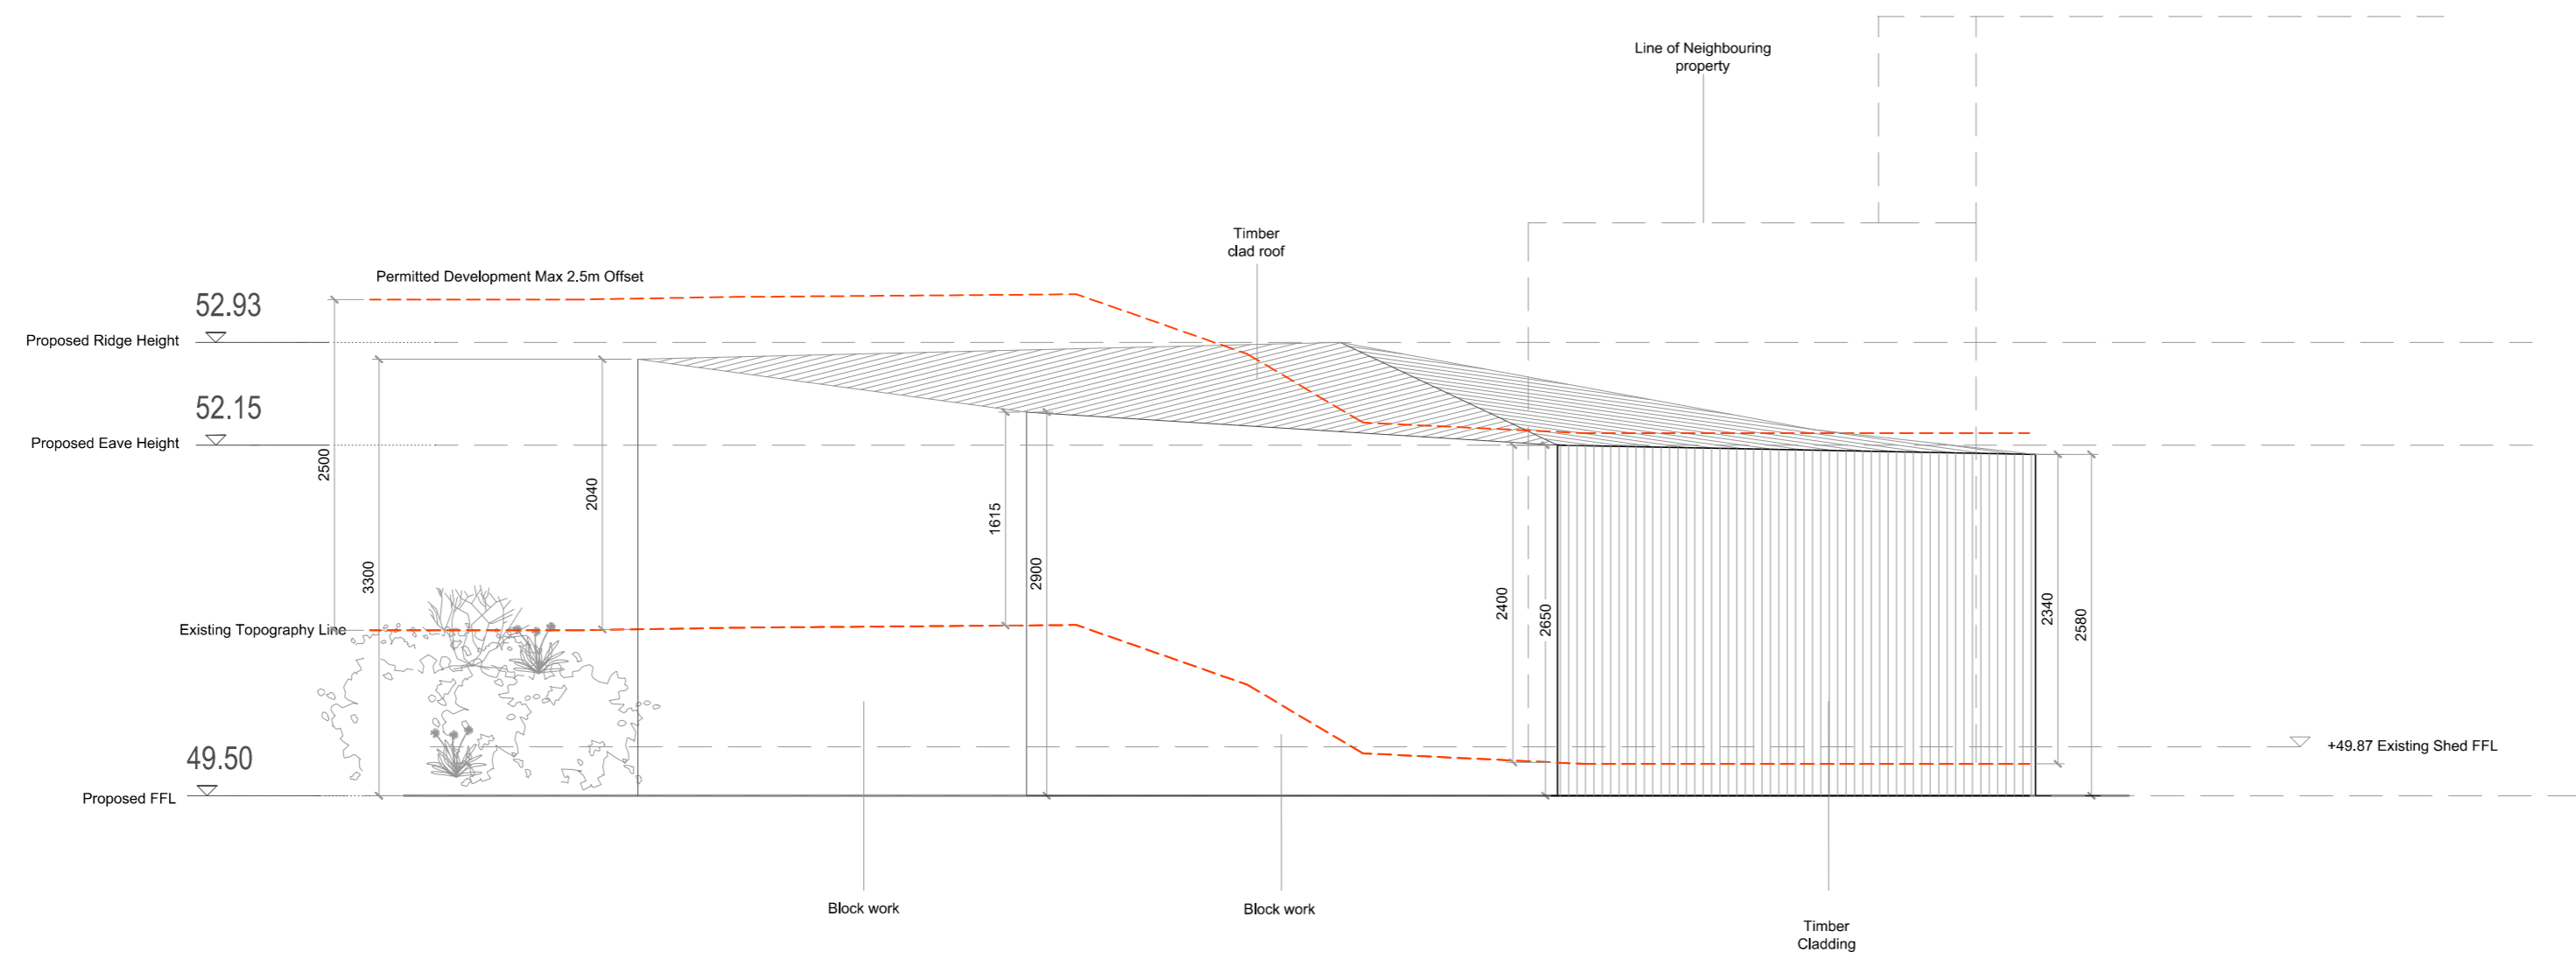

47.0m DATUM

EAST ELEVATION

AR DESIGN STUDIO LTD
CALPE HOUSE
LITTLE MINSTER ST
WINCHESTER
SO23 9HB

AR

T. 01962 864545
E. INFO@ARDESIGNSTUDIO.CO.UK
WWW.ARDESIGNSTUDIO.CO.UK

Job title Cannon Lane				
Drawing title Proposed North & East Elevations				
Status Planning				
Drawn by JEH	Checked by TF	Date Jul 2020	Scale at A3 -	Scale at A2 1:50
Job No. 829	Dwg No. P110	Revision -		

Draft