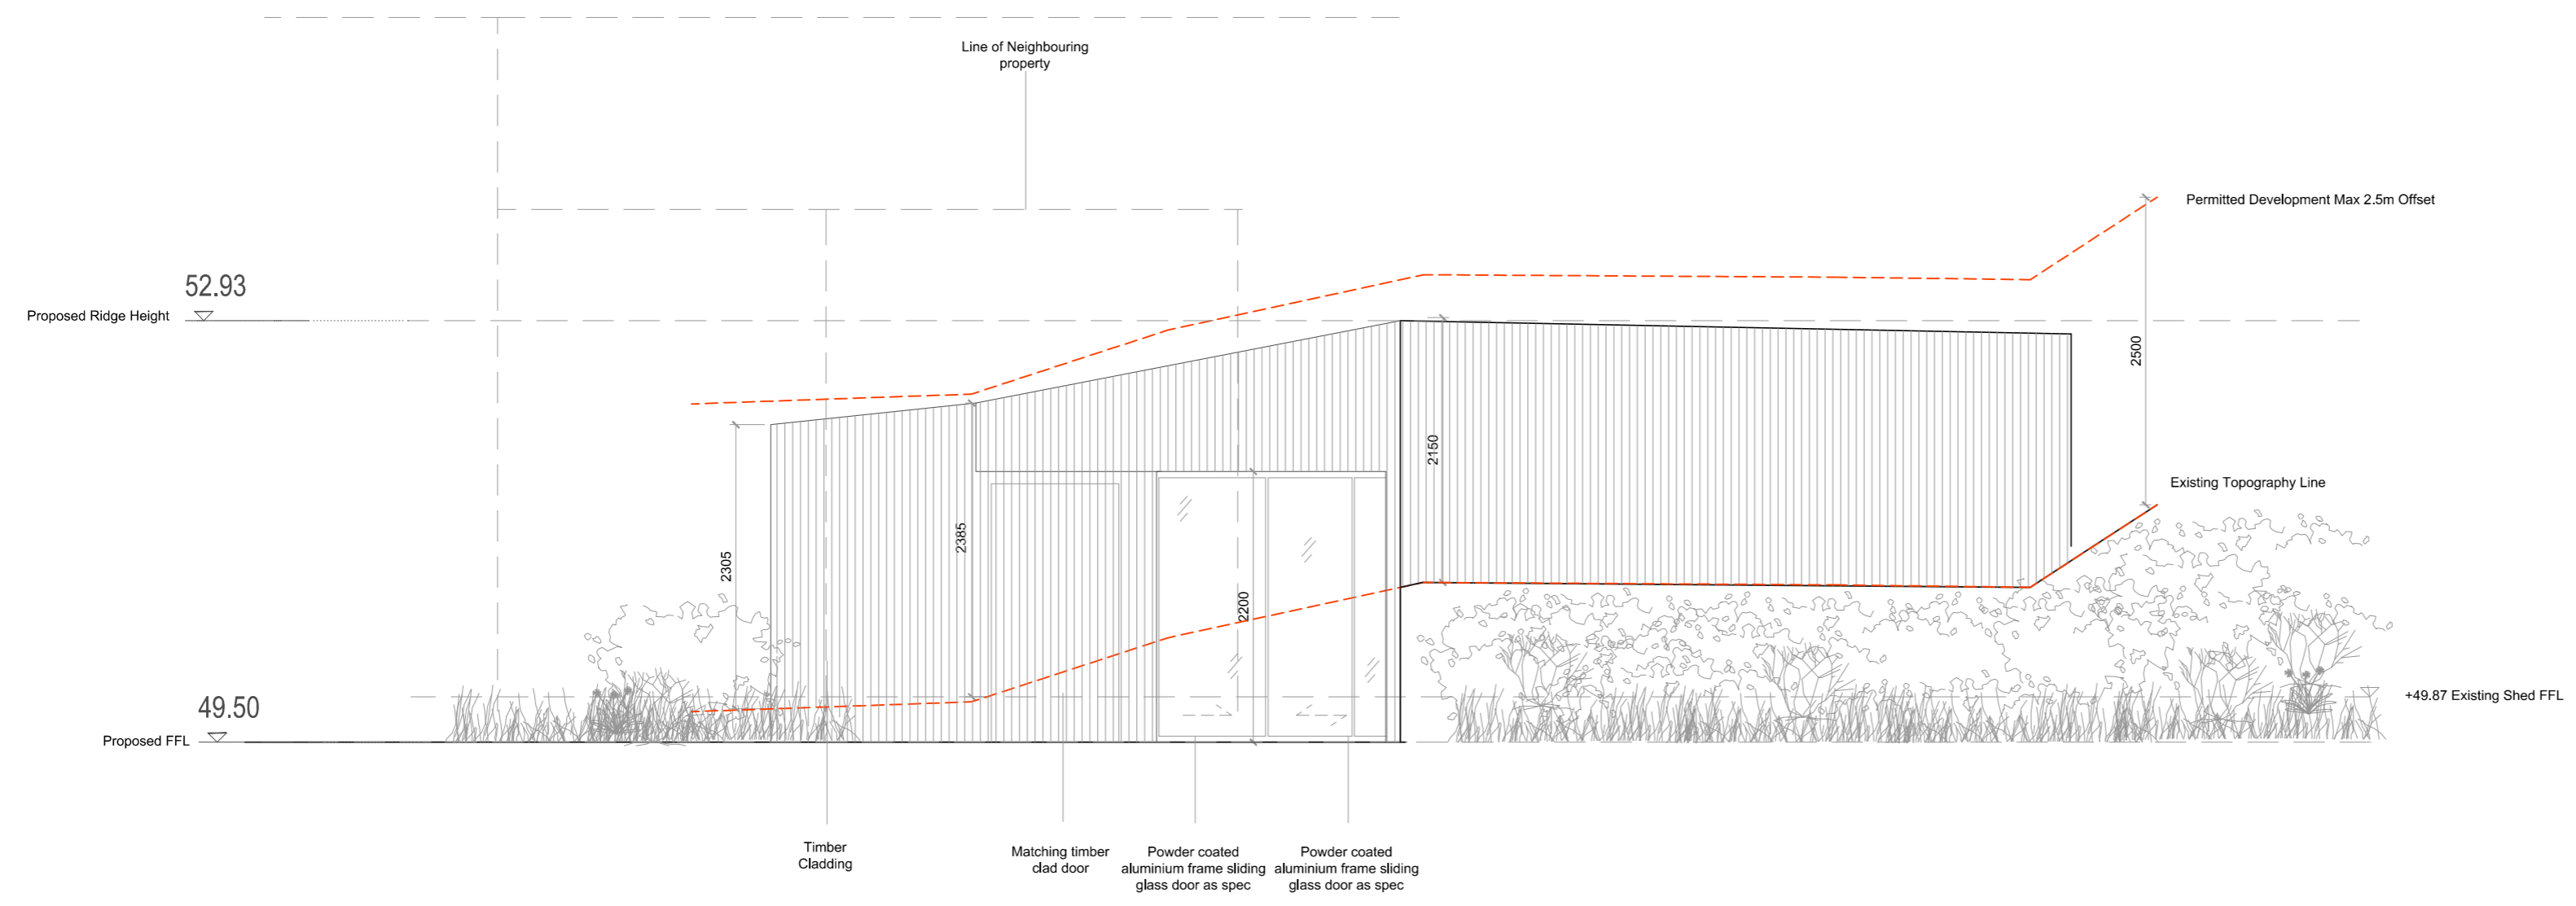

47.0m DATUM

WEST ELEVATION

AR DESIGN STUDIO LTD
CALPE HOUSE
LITTLE MINSTER ST
WINCHESTER
SO23 9HB

AR

T. 01962 864545
E. INFO@ARDESIGNSTUDIO.CO.UK
WWW.ARDESIGNSTUDIO.CO.UK

Job title				
Cannon Lane				
Drawing title				
Proposed South & West Elevations				
Status				
Planning				
Drawn by	Checked by	Date	Scale at A3	Scale at A2
JEH	TF	Jul 2020	-	1:50
Job No.	Dwg No.	Revision		
829	P111	-		

Draft