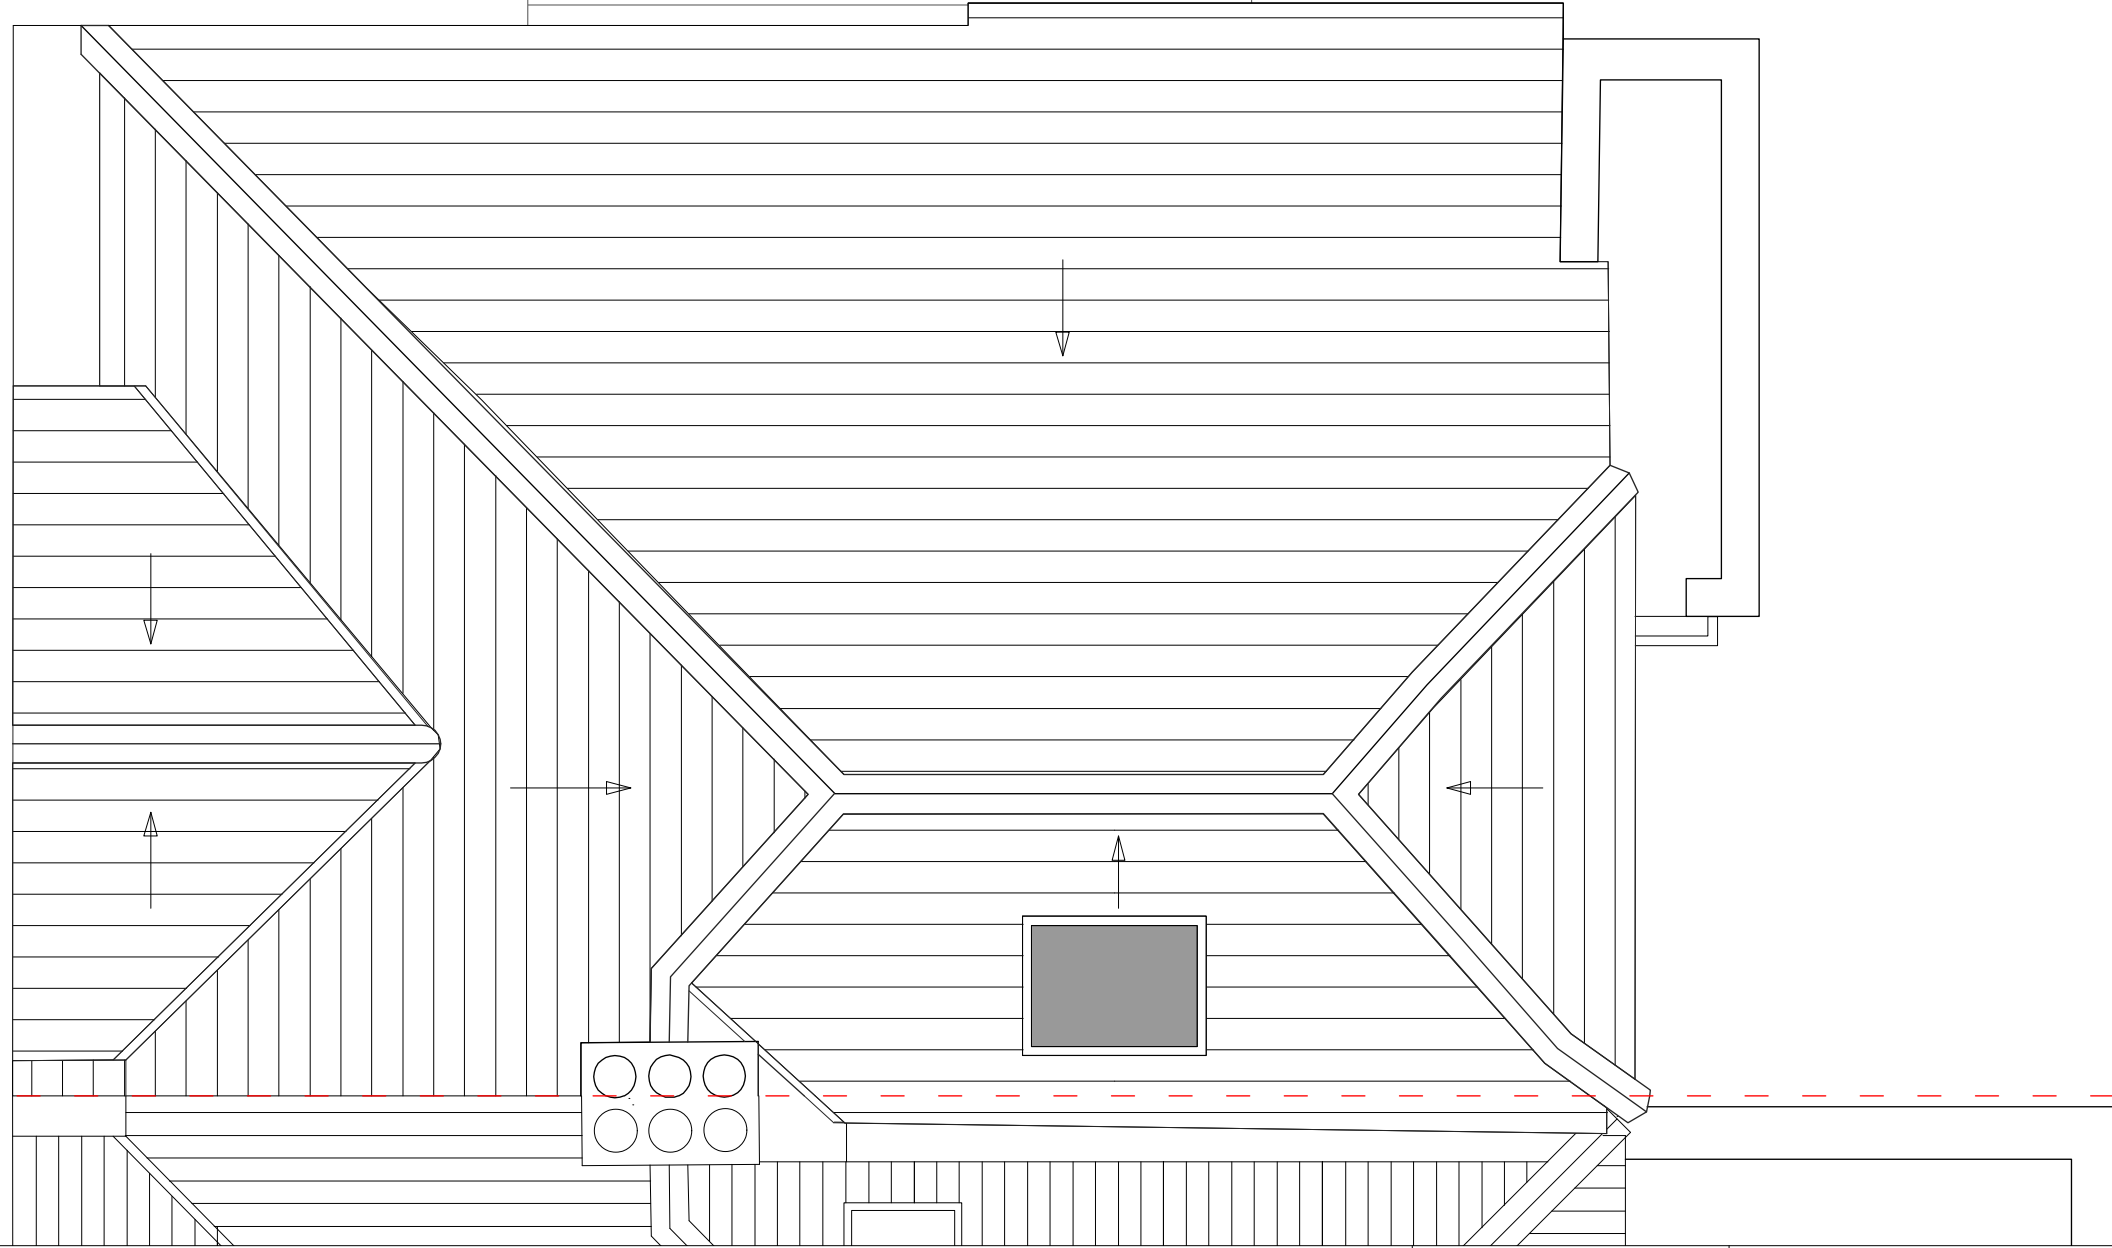

no. 26
boundary

boundary
no. 22

Notes:

Do not scale off drawing!
Work only to noted dimensions

Check all dimensions on
site prior to commencement

Notify the architect
immediately of any discrepancy

Project:

24 Makepeace Avenue, N6 6EJ

Drawing Title:

Roof Plan
Existing

Drawing No.:

2008MAK_1012

Revision:

-

Scale@A1:

100

Scale@A3:

50

Rev. Date:

-

Drawn:

AM

First Drawn: