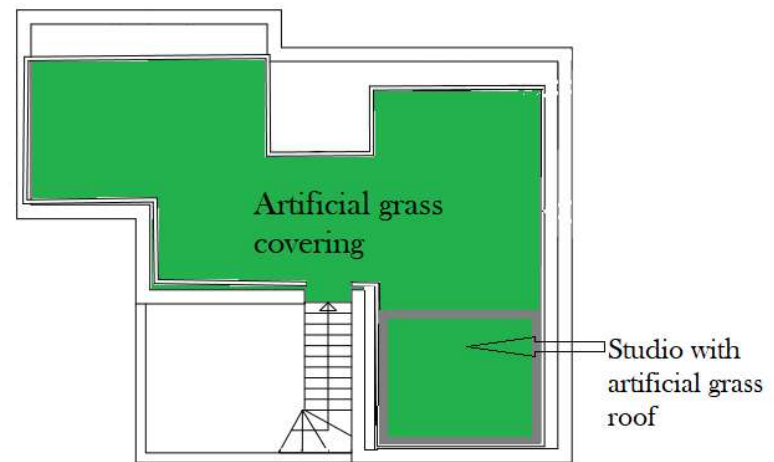

Existing Roof Garden

Proposed roof garden with studio/office

Home office in roof garden at 17 Albert Terrace Mews, London, NW1 7TA

Existing and proposed roof
 Drawing 3
 Scale 1:100