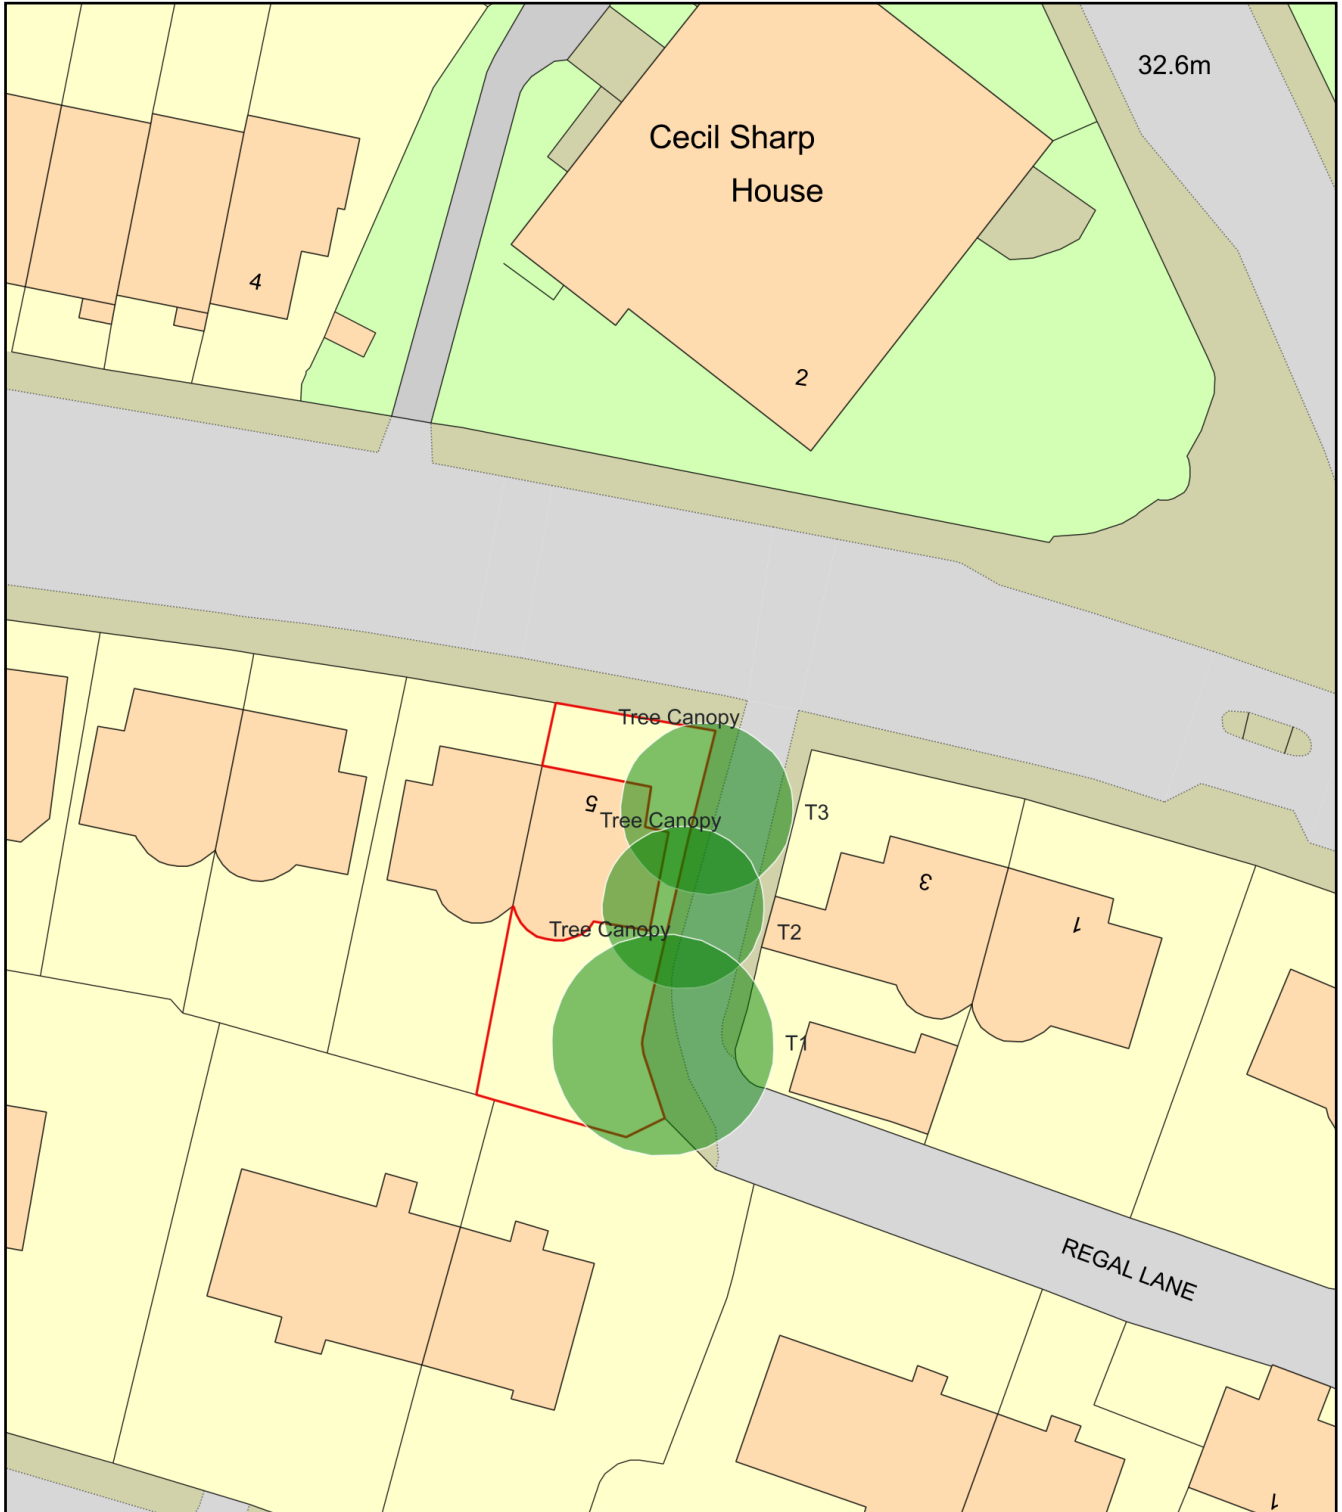

5 REGENTS PARK ROAD (REGAL LANE VERGE)

Plan Produced for: L.B.CAMDEN

Date Produced: 16 Jun 2020

Plan Reference Number: TQRQM20168110503295

Scale: 1:500 @ A4