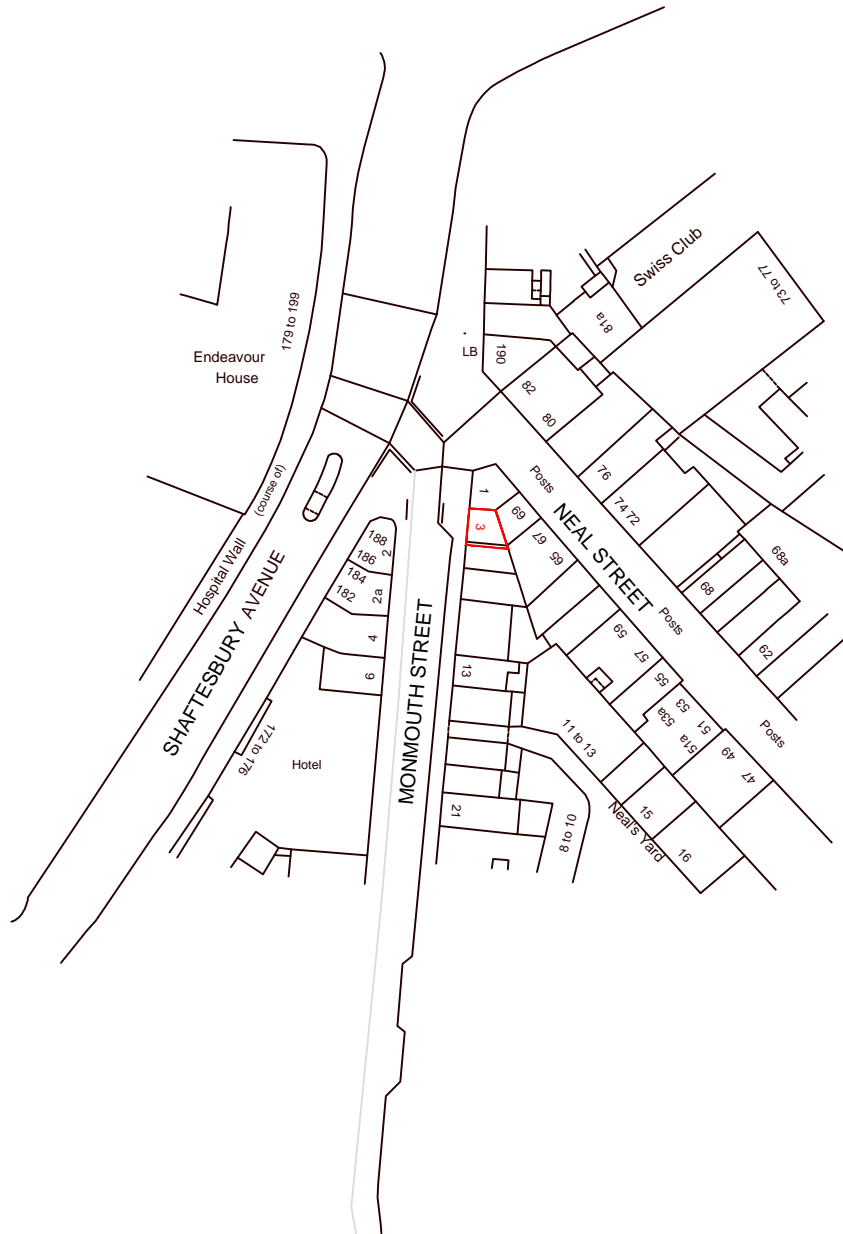

DO NOT SCALE FROM THIS DRAWING

LEGEND

Site Boundary 

REVISION	DETAILS	DATE	DRAWN	CHKD	APP'D

CLIENT
IRIO STRATEGIC PARTNERSHIP

PROJECT
**3 MONMOUTH STREET, CAMDEN,
WC2H 9DA**

DRAWING TITLE
SITE LOCATION PLAN

DRG No	CA11836-001	REV	A
SIZE	A4	SCALE	1:1,250
DRAWN BY	ACH	DATE	APRIL 2020
CHECKED BY	SW	APPROVED BY	SW

wardell armstrong

STOKE ON TRENT | TEL 01782 276700
WWW.WARDELL-ARMSTRONG.COM

<input type="checkbox"/> BIRMINGHAM	<input type="checkbox"/> GLASGOW
<input type="checkbox"/> BOLTON	<input type="checkbox"/> LEEDS
<input type="checkbox"/> CARDIFF	<input type="checkbox"/> LONDON
<input type="checkbox"/> CARLISLE	<input type="checkbox"/> MANCHESTER
<input type="checkbox"/> EDINBURGH	<input type="checkbox"/> N-U-T