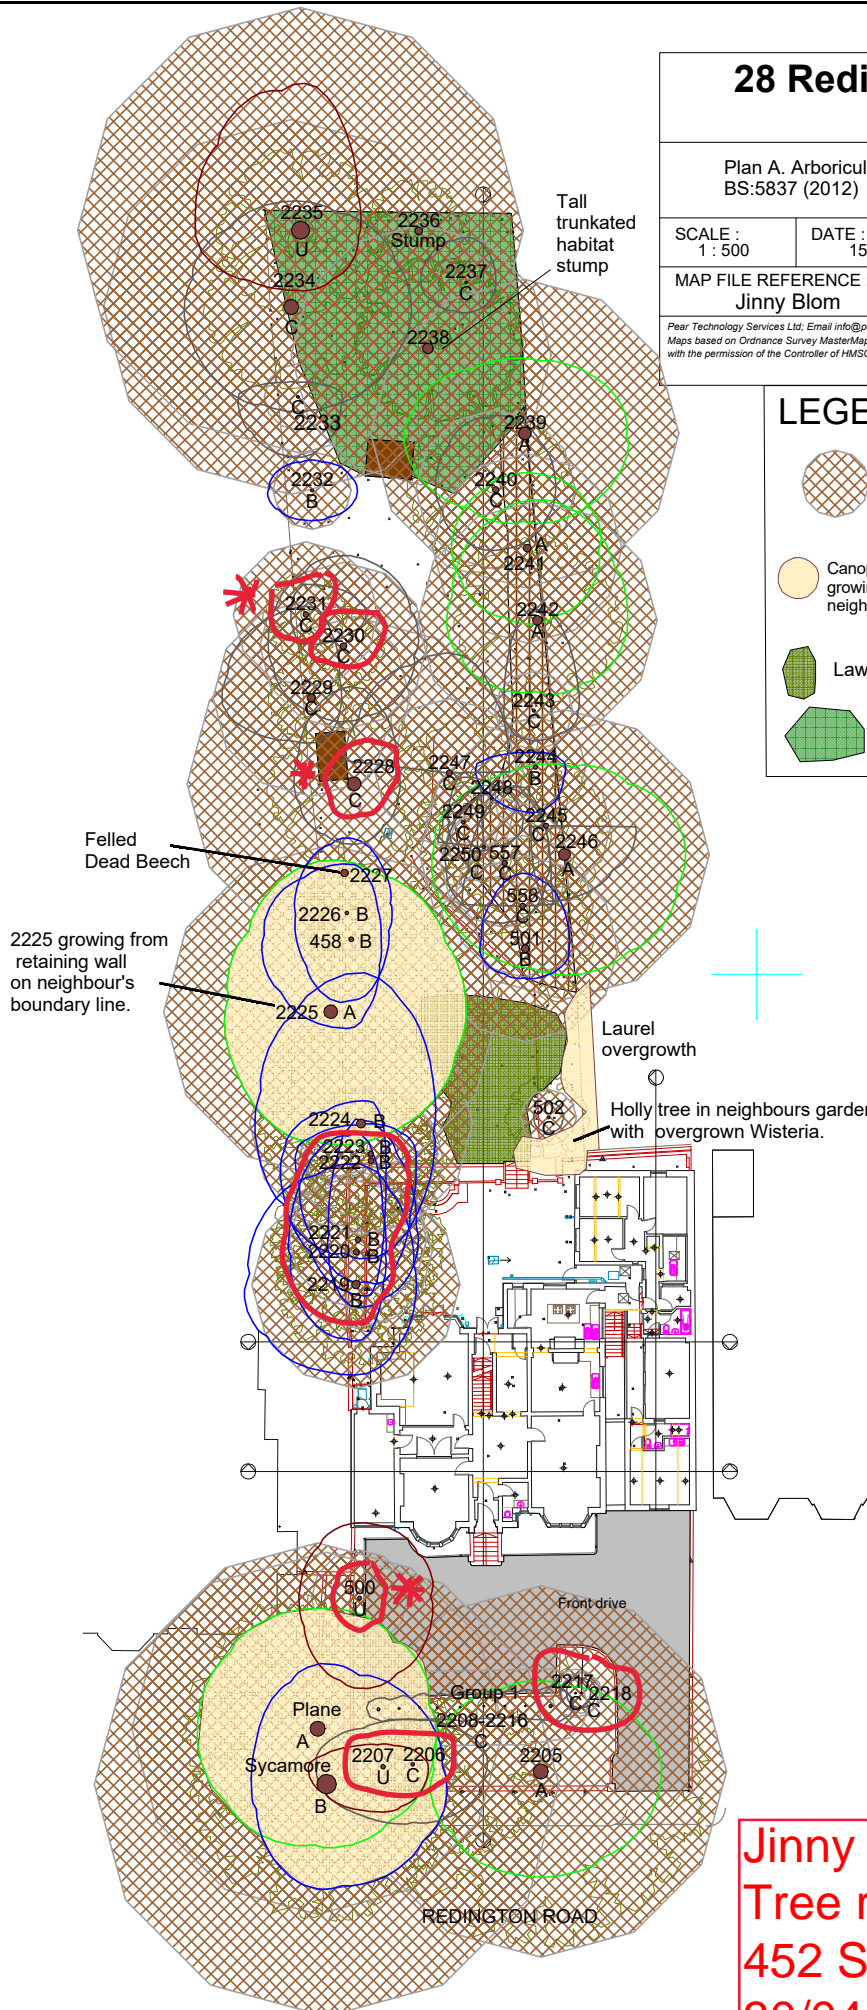

28 Redington Road.

London

Plan A. Arboricultural Constraints.
BS:5837 (2012)

SCALE :
1 : 500

DATE :
15/08/2019

MAP FILE REFERENCE :
Jinny Blom

LEGEND

- Root Protection Area
- Category A Tree canopy
- B
- C
- U
- Canopy of tree growing from neighbouring garden.
- Lawn
- Bramble Patch
- Raised bank

Jinny Blom Landscape
Tree removal markup
452 SK010
30/04/20
For Discussion only