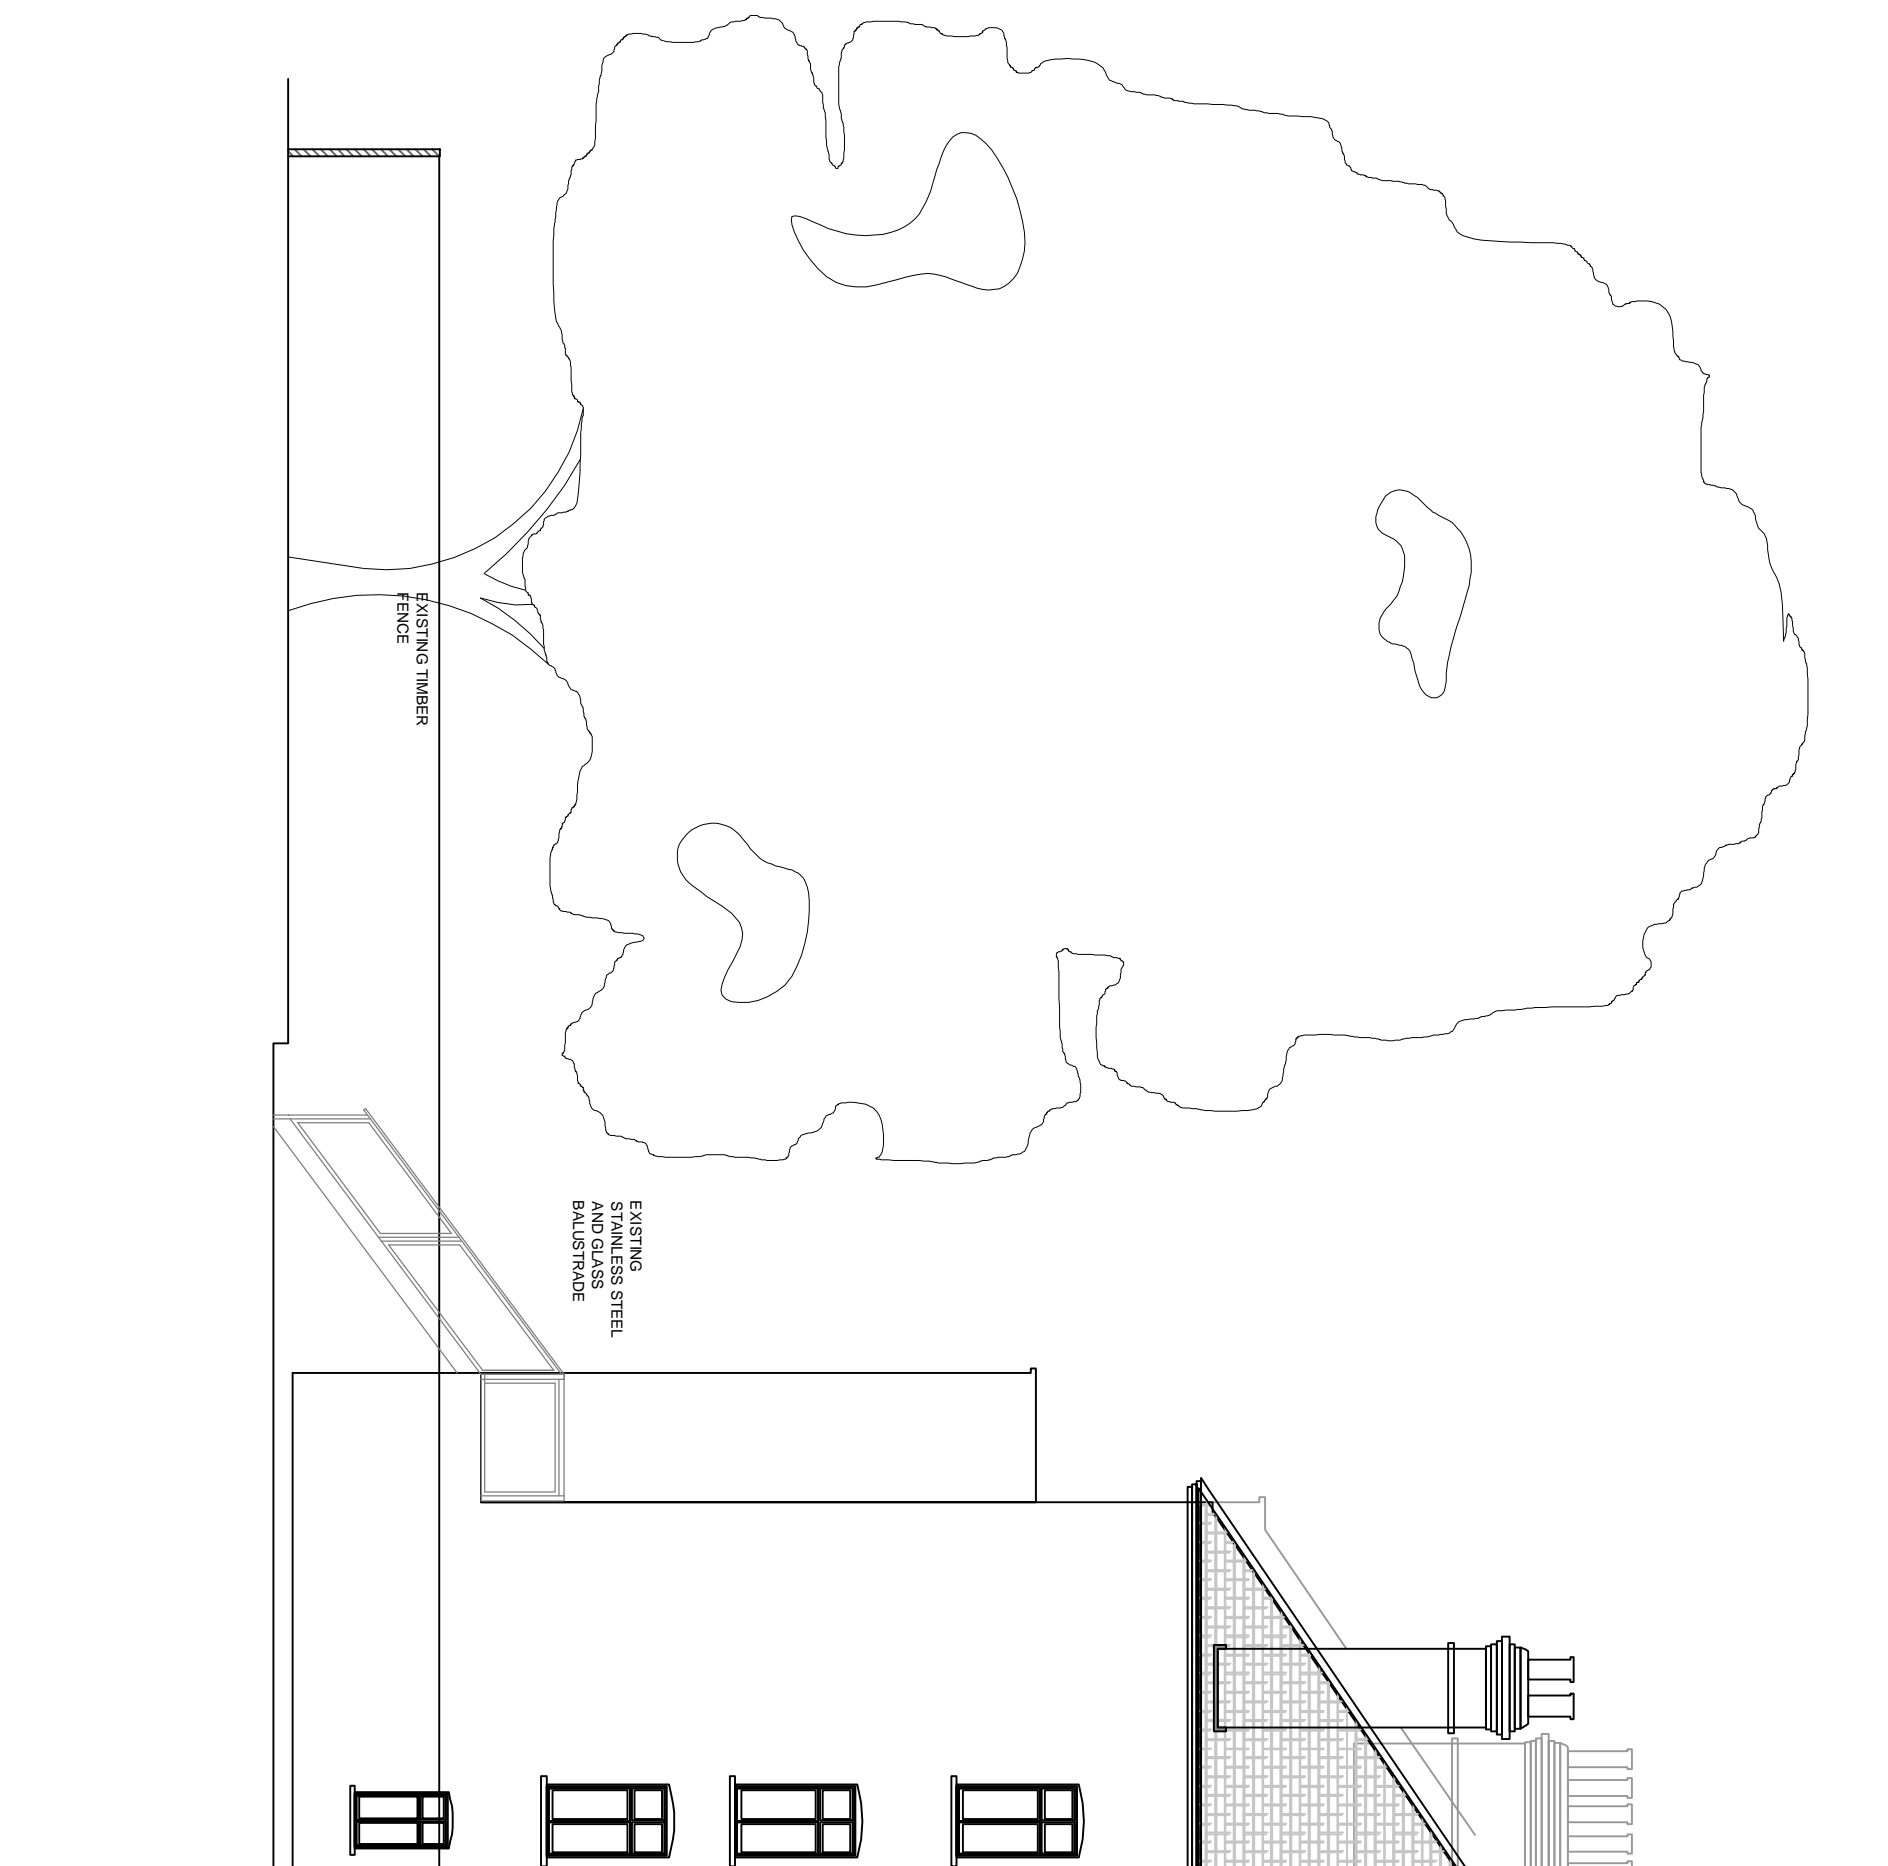

KEY

KASIA WHITEFIELD DESIGN

KASIA WHITEFIELD@GMAIL.COM
TEL: 07885058383

JOB
23 TANZA ROAD, FLAT 1
LONDON NW3 2UA
TITLE
SIDE ELEVATION AS EXISTING

DATE	SCALE	STATUS
2020.05.28	1:100@A3	PLANNING
PROJECT NO.	DRAWING NO.	REVISION
TR23	05